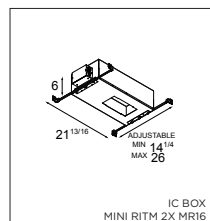

ACCESSORIES

HOUSINGS

IC BOX

US_12062201	IC BOX MINI RITM 1X MR16 120V
US_12062202	IC BOX MINI RITM 1X MR16 277V
US_12062301	IC BOX MINI RITM 2X MR16 120V
US_12062302	IC BOX MINI RITM 2X MR16 277V
US_12062401	IC BOX MINI RITM 3X MR16 120V
US_12062402	IC BOX MINI RITM 3X MR16 277V