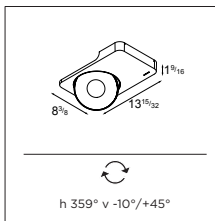

Spock foot LED GI

1X LED DISC INCL. 18W