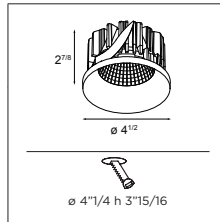

Smart kup 115 LED GE

1X LED ARRAY INCL. 16.25W

	WARM WHITE 2700K / CRI90+			WARM WHITE 3000K / CRI90+		
	SPOT 15°	MEDIUM 25°	FLOOD 40°	SPOT 15°	MEDIUM 25°	FLOOD 40°
black struc	US_12761232	US_12761032	US_12761332	US_12761432	US_12761532	US_12761632
gold	US_12761246	US_12761046	US_12761346	US_12761446	US_12761546	US_12761646
white struc	US_12761209	US_12761009	US_12761309	US_12761409	US_12761509	US_12761609

! UL FOR CANADA PENDING
! 3500K ON REQUEST
! SUITABLE FOR DAMP LOCATIONS
! CAN BE COMBINED WITH SMART MASK
! HAS TO BE USED WITH SURFACE BOX OR APPROPRIATE HOUSING (GI)

ECO LED