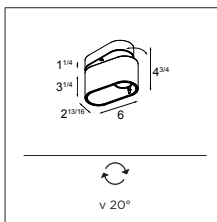

Duell surface 1x LED GI

1X LED ARRAY INCL. 10.5W

0-10V	WARM WHITE 2700K / CRI80+	
	MEDIUM 25°	FLOOD 50°
black struc (gold interior)	US_11072932	US_11073132
white struc (champagne interior)	US_11072909	US_11073109

! 3000K ON REQUEST
! DRY LOCATIONS ONLY
! INCLUDING BACK PLATE 4"X4" - PLASTER FINISH
! PLEASE ONLY USE 'C' TYPE BACK PLATES

HALOGEN 120V