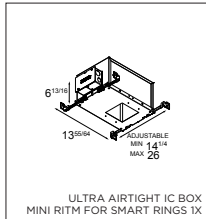

ULTRA AIRTIGHT IC BOX
MINI RITM FOR SMART RINGS 2X

Mini ritm for Smart rings

HOUSINGS

ULTRA AIRTIGHT IC BOX

US_12062803 UAT IC BOX MINI RITM 1X LED 500MA 0-10V

US_12062903 UAT IC BOX MINI RITM 2X LED 500MA 0-10V

US_12063003 UAT IC BOX MINI RITM 3X LED 450MA 0-10V