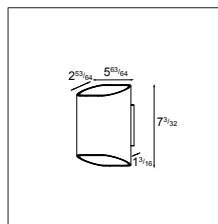

Trapz LED

2X HIG POWER LED INCL. 4.3W

2.64 120V R.C.

TRAILING EDGE	WARM WHITE 2700K / CR180
black struc - gold	US_12590132
cacao bronze - black	US_12590168
metallic blue - alu	US_12590169
silky grey - champagne	US_12590159
white struc - champagne	US_12590109

! UL MARK PENDING
! INCLUDING BACK PLATE 4"X4" - PLASTER FINISH
! PLEASE ONLY USE 'B' TYPE BACK PLATES