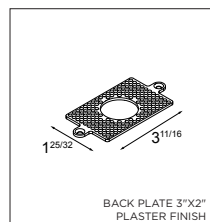

ACCESSORIES

BACK PLATES

US_12050030	BACK PLATE 4"X4" PLASTER FINISH (INCL. IN BOX)
US_12050130	BACK PLATE 3"X2" PLASTER FINISH
US_12051809	BACK PLATE 4"X4" / 3"X2" (!) WHITE STRUC

MOUNTING (SUSPENDED)

US_11340509	SUSPENSION KIT 13 FT. ! CONTAINS 3 STEEL CABLES, WHITE CONES & CANOPY AND 13 FT. (3X 18 AWG FEED) CORD