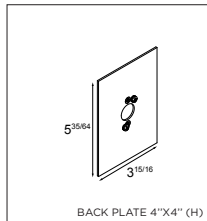

ACCESSORIES

BACK PLATES

US_12050030	BACK PLATE 4"X4" PLASTER FINISH (INCL. IN BOX)
US_12050130	BACK PLATE 3"X2" PLASTER FINISH
US_12051609	BACK PLATE 4"X4" (H) WHITE STRUC
US_12051632	BACK PLATE 4"X4" (H) BLACK STRUC
US_12051709	BACK PLATE 3"X2" (H) WHITE STRUC
US_12051732	BACK PLATE 3"X2" (H) BLACK STRUC