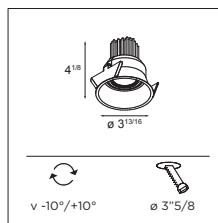

Lotis 97 adjustable LED GE

1X LED ARRAY INCL. 10.5W

1.70 500mA ▲ cUL US LISTED

	WARM WHITE 2700K / CRI90+	
	MEDIUM 20°	FLOOD 50°
alu	US_11457205	US_11457105
black	US_11457202	US_11457102
white struc	US_11457209	US_11457109

! 3000K ON REQUEST
! SUITABLE FOR DAMP LOCATIONS
! HAS TO BE USED WITH APPROPRIATE HOUSING (LED GEAR INCL.)