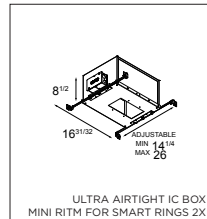

ULTRA AIRTIGHT IC BOX
MINI RITM FOR SMART RINGS 2X