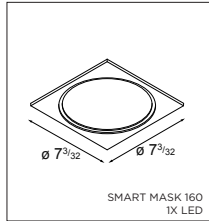

! 3500K ON REQUEST
! SUITABLE FOR DAMP LOCATIONS
! CAN BE COMBINED WITH SMART MASK
! HAS TO BE USED WITH SURFACE BOX OR APPROPRIATE HOUSING (GI)

Smart cake 160

ACCESSORIES

SMART MASK

MASK 160

US_13040009	SMART MASK 160 1X WHITE STRUC
US_13040032	SMART MASK 160 1X BLACK STRUC