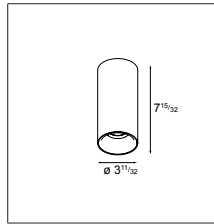

Lotis tubed surface LED GI

1X LED ARRAY INCL. 10.5W

1-10V	WARM WHITE	
	MEDIUM 25°	FLOOD 50°
black struc (gold interior)	US_11454432	US_11454632
black struc (white struc interior)	US_11454437	US_11454637
white struc (black interior)	US_11454429	US_11454629
white struc (gold interior)	US_11454489	US_11454689
white struc (white struc interior)	US_11454409	US_11454609

! 3000K ON REQUEST
! DRY LOCATIONS ONLY
! INCLUDING BACK PLATE 4"X4" - PLASTER FINISH
! PLEASE ONLY USE 'F' TYPE BACK PLATES

HALOGEN 120V