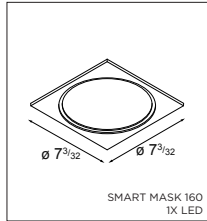

ACCESSORIES

SMART MASK

MASK 160

US_13040009	SMART MASK 160 1X WHITE STRUC
US_13040032	SMART MASK 160 1X BLACK STRUC

ECO LED