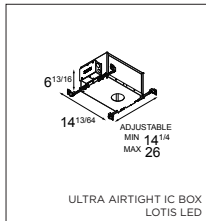

ACCESSORIES

HOUSINGS

IC BOX

US_12060603	IC BOX LOTIS LED 500MA 120-277V
US_12060604	IC BOX LOTIS LED 500MA 120-277V 0-10V
US_12060903	IC BOX LOTIS ADJUSTABLE LED 500MA 120-277V
US_12060904	IC BOX LOTIS ADJUSTABLE LED 500MA 120-277V 0-10V

ULTRA AIRTIGHT IC BOX

US_12060601	UAT IC BOX LOTIS LED 500MA 120-277V
US_12060602	UAT IC BOX LOTIS LED 500MA 120-277V 0-10V
US_12060901	UAT IC BOX LOTIS ADJUSTABLE LED 500MA 120-277V
US_12060902	UAT IC BOX LOTIS ADJUSTABLE LED 500MA 120-277V 0-10V

ECO LED