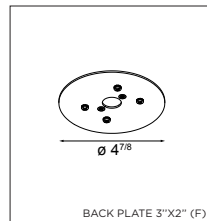

ACCESSORIES

BACK PLATES

US_12050030	BACK PLATE 4"X4" PLASTER FINISH (INCL. IN BOX)
US_12050130	BACK PLATE 3"X2" PLASTER FINISH
US_12051209	BACK PLATE 4"X4" (F) WHITE STRUC
US_12051232	BACK PLATE 4"X4" (F) BLACK STRUC
US_12051309	BACK PLATE 3"X2" (F) WHITE STRUC
US_12051332	BACK PLATE 3"X2" (F) BLACK STRUC

ECO LED GI