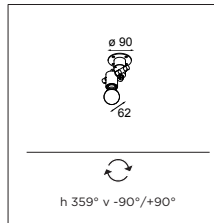

INCANDESCENT | LED RETROFIT

Nomad minimal ultra short E26

1X A 60 E26 MAX. 60W

alu US_10203405

! LED RETROFIT LAMP NOT INCLUDED
! BACK PLATE NOT REQUIRED
! NOMAD MINIMAL/ANIMAL SHADE OPTIONAL
! SHADE ONLY POSSIBLE WHEN MOUNTED ON CEILING
! DRY LOCATIONS ONLY