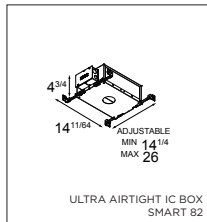

ACCESSORIES

HOUSINGS

ULTRA AIRTIGHT IC BOX

US_12065201 UAT IC BOX SMART 82 LED 0-10V

US_12065301 UAT IC BOX SMART 2X 82 LED 0-10V