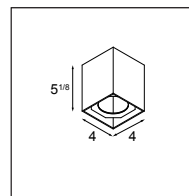

OVERVIEW ACCESSORIES - SURFACE

SMART B2
SURFACE BOX 1X