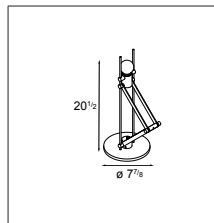

INCANDESCENT | LED RETROFIT

Nomad minimal desk E26

1X A 60 E26 MAX. 60W

alu US_10203705

! LED RETROFIT LAMP NOT INCLUDED
! NOMAD MINIMAL/ANIMAL SHADE OPTIONAL
! DRY LOCATIONS ONLY