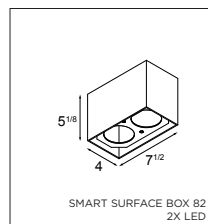

SMART SURFACE BOX

SURFACE BOX 82 - GEAR INCLUDED
! DO NOT FORGET TO ORDER SMART MASK

US_12510109 SURFACE BOX 82 1X LED 0-10V GI WHITE STRUC

US_12510132 SURFACE BOX 82 1X LED 0-10V GI BLACK STRUC

US_12512109 SURFACE BOX 82 2X LED 0-10V GI WHITE STRUC

US_12512132 SURFACE BOX 82 2X LED 0-10V GI BLACK STRUC