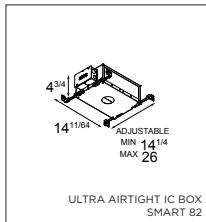

ACCESSORIES

HOUSINGS

ULTRA AIRTIGHT IC BOX

US_12065201 UAT IC BOX SMART 82 LED 0-10V

US_12065301 UAT IC BOX SMART 2X 82 LED 0-10V

SMART SURFACE BOX

SURFACE BOX 82 - GEAR INCLUDED
! DO NOT FORGET TO ORDER SMART MASK