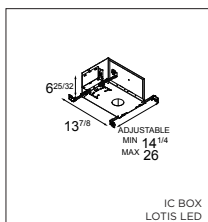

ACCESSORIES

HOUSINGS

IC BOX

US_12060303	IC BOX LOTIS IP55 LED 500MA 120-277V
US_12060304	IC BOX LOTIS IP55 LED 500MA 120-277V 0-10V
US_12060603	IC BOX LOTIS LED 500MA 120-277V
US_12060604	IC BOX LOTIS LED 500MA 120-277V 0-10V
US_12060903	IC BOX LOTIS ADJUSTABLE LED 500MA 120-277V
US_12060904	IC BOX LOTIS ADJUSTABLE LED 500MA 120-277V 0-10V

ULTRA AIRTIGHT IC BOX

US_12060301	UAT IC BOX LOTIS IP55 LED 500MA 120-277V
US_12060302	UAT IC BOX LOTIS IP55 LED 500MA 120-277V 0-10V
US_12060601	UAT IC BOX LOTIS LED 500MA 120-277V
US_12060602	UAT IC BOX LOTIS LED 500MA 120-277V 0-10V
US_12060901	UAT IC BOX LOTIS ADJUSTABLE LED 500MA 120-277V
US_12060902	UAT IC BOX LOTIS ADJUSTABLE LED 500MA 120-277V 0-10V

ECO LED