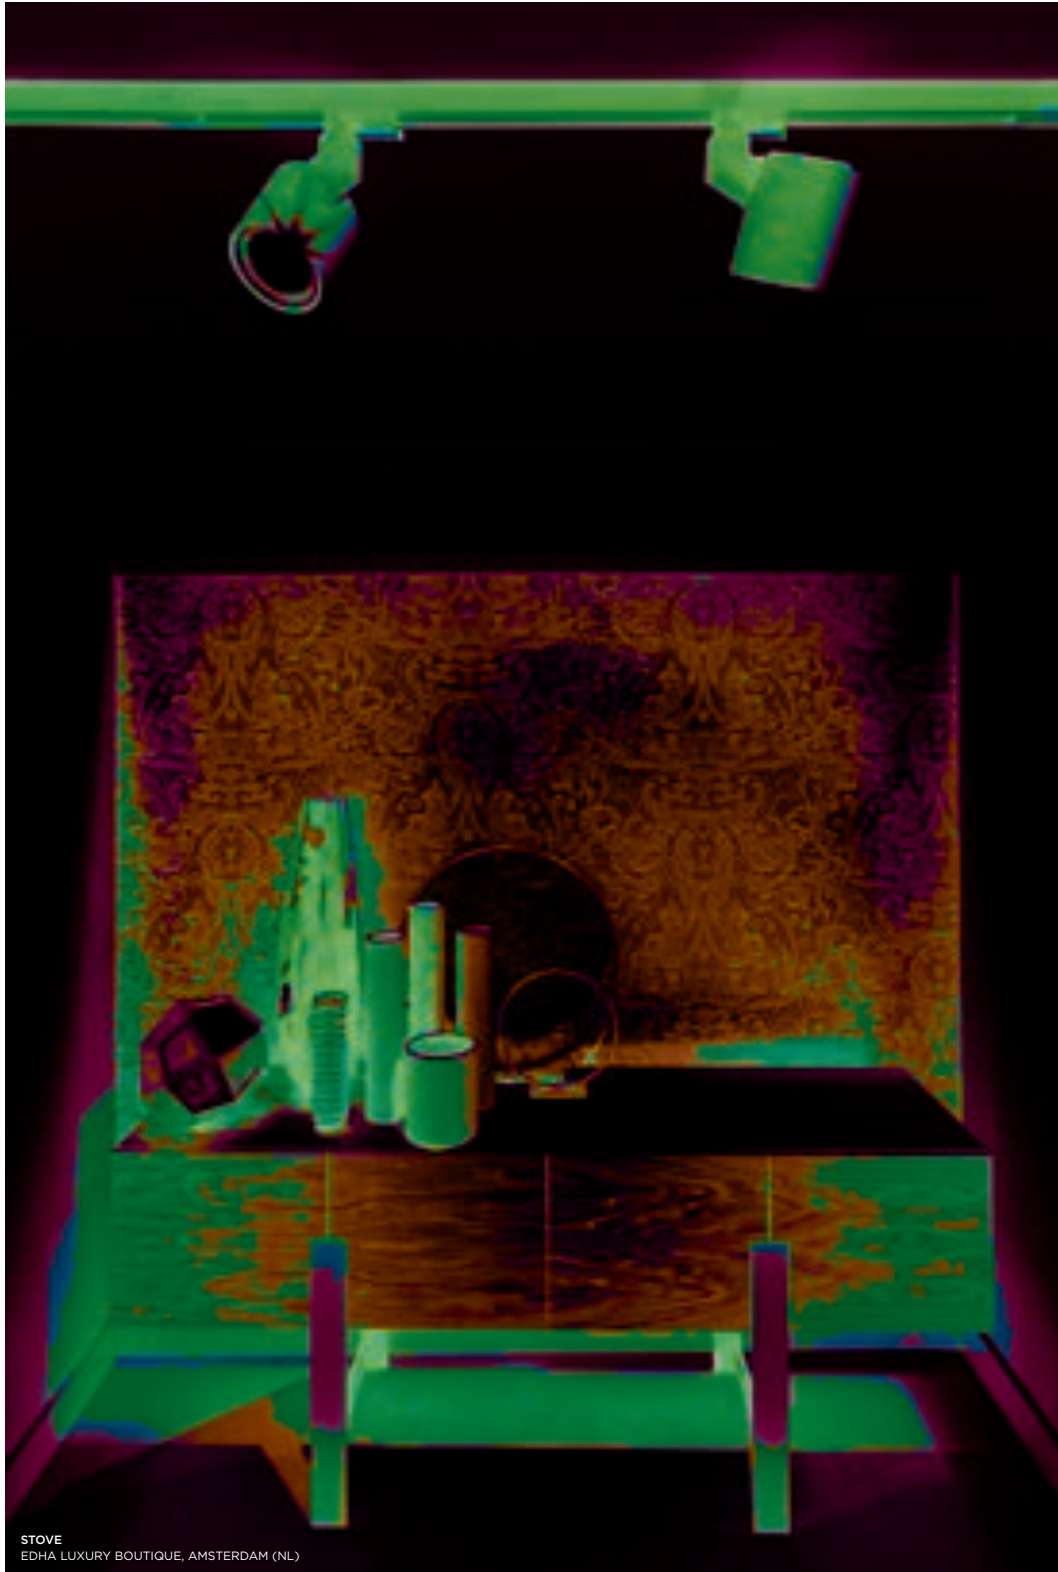

Stove

STOVE
EDHA LUXURY BOUTIQUE, AMSTERDAM (NL)