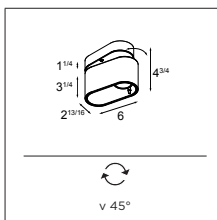

Duell surface 1x MR16 GI

1X QR-C 51 GU 5.3 MAX. 50W

black struc (gold interior)	US_11070232
white struc (champagne interior)	US_11070209

! DRY LOCATIONS ONLY
! INCLUDING BACK PLATE 4"X4" - PLASTER FINISH
! PLEASE ONLY USE 'C' TYPE BACK PLATES