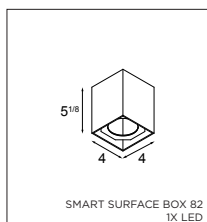

SMART SURFACE BOX

SURFACE BOX 82 - GEAR INCLUDED

! DO NOT FORGET TO ORDER SMART MASK

US_12510109	SURFACE BOX 82 1X LED 0-10V GI WHITE STRUC
US_12510132	SURFACE BOX 82 1X LED 0-10V GI BLACK STRUC
US_12512109	SURFACE BOX 82 2X LED 0-10V GI WHITE STRUC
US_12512132	SURFACE BOX 82 2X LED 0-10V GI BLACK STRUC