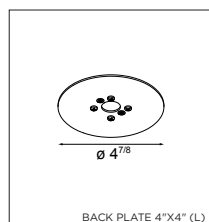

ACCESSORIES

BACK PLATES

US_12050030	BACK PLATE 4"X4" PLASTER FINISH (INCL. IN BOX)
US_12050130	BACK PLATE 3"X2" PLASTER FINISH
US_12050809	BACK PLATE 4"X4" (D) WHITE STRUC
US_12050832	BACK PLATE 4"X4" (D) BLACK STRUC
US_12050909	BACK PLATE 3"X2" (D) WHITE STRUC
US_12050932	BACK PLATE 3"X2" (D) BLACK STRUC
US_12052409	BACK PLATE 4"X4" (L) WHITE STRUC
US_12052432	BACK PLATE 4"X4" (L) BLACK STRUC
US_12052509	BACK PLATE 3"X2" (L) WHITE STRUC
US_12052532	BACK PLATE 3"X2" (L) BLACK STRUC