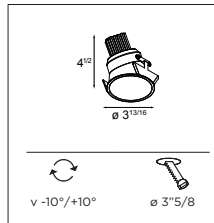

Asy lotis 97 adjustable LED GE

1X LED ARRAY INCL. 10.5W

	WARM WHITE 2700K / CRI90+	
	MEDIUM 20°	FLOOD 50°
alu	US_11456405	US_11456305
black	US_11456402	US_11456302
white struc	US_11456409	US_11456309

! 3000K ON REQUEST
! SUITABLE FOR DAMP LOCATIONS
! HAS TO BE USED WITH APPROPRIATE HOUSING (LED GEAR INCL.)