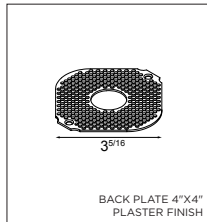

ACCESSORIES

BACK PLATES

US_12050030	BACK PLATE 4"X4" PLASTER FINISH (INCL. IN BOX)
US_12050130	BACK PLATE 3"X2" PLASTER FINISH
US_12051609	BACK PLATE 4"X4" (H) WHITE STRUC
US_12051632	BACK PLATE 4"X4" (H) BLACK STRUC
US_12051709	BACK PLATE 3"X2" (H) WHITE STRUC
US_12051732	BACK PLATE 3"X2" (H) BLACK STRUC