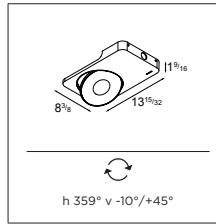

Spock wall LED GI

1X LED DISC INCL. 18W

0-10V	WARM WHITE 3000K / CRI80	
	MEDIUM 30°	FLOOD 55°
black struc	US_11391132	US_11391232
white struc	US_11391109	US_11391209

! DRY LOCATIONS ONLY
! INCLUDING BACK PLATE 4"X4" - PLASTER FINISH
! PLEASE ONLY USE 'A' TYPE BACK PLATES