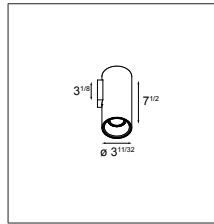

HALOGEN 120V

Lotis tubed wall 1x GU10

1X QPAR 16 GU10 35W