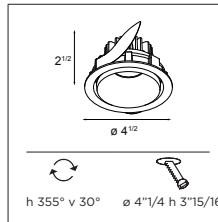

Smart kup 115 adjustable LED GE

1X LED ARRAY INCL. 10.5W

	WARM WHITE 2700K / CRI90+		WARM WHITE 3000K / CRI90+	
	MEDIUM 25°	FLOOD 50°	MEDIUM 25°	FLOOD 50°
black struc	US_12791032	US_12791332	US_12791532	US_12791632
gold	US_12791046	US_12791346	US_12791546	US_12791646
white struc	US_12791009	US_12791309	US_12791509	US_12791609

! 3500K ON REQUEST
! SUITABLE FOR DAMP LOCATIONS
! CAN BE COMBINED WITH SMART MASK
! HAS TO BE USED WITH SURFACE BOX OR APPROPRIATE HOUSING (GI)