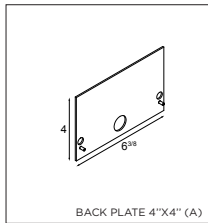

ACCESSORIES

BACK PLATES

US_12050030	BACK PLATE 4"X4" PLASTER FINISH (INCL. IN BOX)
US_12050130	BACK PLATE 3"X2" PLASTER FINISH
US_12050209	BACK PLATE 4"X4" (A) WHITE STRUC
US_12050232	BACK PLATE 4"X4" (A) BLACK STRUC
US_12050309	BACK PLATE 3"X2" (A) WHITE STRUC
US_12050332	BACK PLATE 3"X2" (A) BLACK STRUC

ECO LED GI