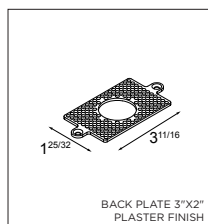

ACCESSORIES

BACK PLATES

US_12050030	BACK PLATE 4"X4" PLASTER FINISH (INCL. IN BOX)
US_12050130	BACK PLATE 3"X2" PLASTER FINISH
US_12050409	BACK PLATE 4"X4" (B) WHITE STRUC
US_12050432	BACK PLATE 4"X4" (B) BLACK STRUC
US_12050509	BACK PLATE 3"X2" (B) WHITE STRUC
US_12050532	BACK PLATE 3"X2" (B) BLACK STRUC

ECO LED