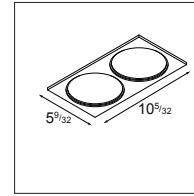

SMART 115
MASK 2X