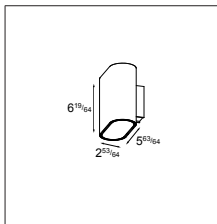

Duell wall LED 500lm

2X HIGH POWER LED INCL. 4.3W

TRAILING EDGE	WARM WHITE 2700K / CRI80
black struc - gold	US_11074732
cacao bronze - black	US_11074768
metallic blue - alu	US_11074769
silky grey - champagne	US_11074759
white struc - champagne	US_11074709

! UL MARK PENDING
! INCLUDING BACK PLATE 4"X4" - PLASTER FINISH
! PLEASE ONLY USE 'B' TYPE BACK PLATES

ECO LED GI