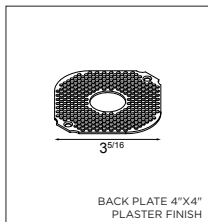

ACCESSORIES

BACK PLATES

US_12050030	BACK PLATE 4"X4" PLASTER FINISH (INCL. IN BOX)
US_12050130	BACK PLATE 3"X2" PLASTER FINISH
US_12052609	BACK PLATE 4"X4" (M) WHITE STRUC
US_12052632	BACK PLATE 4"X4" (M) BLACK STRUC
US_12052709	BACK PLATE 3"X2" (M) WHITE STRUC
US_12052732	BACK PLATE 3"X2" (M) BLACK STRUC