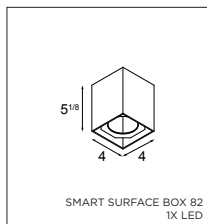

SMART SURFACE BOX

SURFACE BOX 82 - GEAR INCLUDED
! DO NOT FORGET TO ORDER SMART MASK

US_12510109 SURFACE BOX 82 1X LED 0-10V GI WHITE STRUC

US_12510132 SURFACE BOX 82 1X LED 0-10V GI BLACK STRUC

US_12512109 SURFACE BOX 82 2X LED 0-10V GI WHITE STRUC

US_12512132 SURFACE BOX 82 2X LED 0-10V GI BLACK STRUC