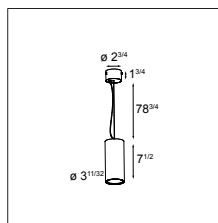

Lotis tubed suspension GU10

1X QPAR 16 GU10 35W

black struc (gold interior)	US_10883132
black struc (white struc interior)	US_10883137
white struc (black interior)	US_10883129
white struc (gold interior)	US_10883189
white struc (white struc interior)	US_10883109

! SUITABLE FOR DAMP LOCATIONS
! INCLUDING BACK PLATE 4"X4" - PLASTER FINISH
! PLEASE ONLY USE 'G' TYPE BACK PLATES