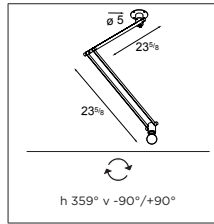

INCANDESCENT | LED RETROFIT

Nomad minimal tall E26

1X A 60 E26 MAX. 60W

alu US_10203505

! LED RETROFIT LAMP NOT INCLUDED
! BACK PLATE NOT REQUIRED
! NOMAD MINIMAL/ANIMAL SHADE OPTIONAL
! JUNCTION BOX COVER NOT REQUIRED
! DRY LOCATIONS ONLY