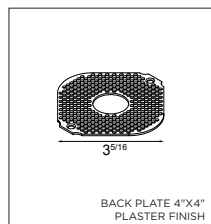

ACCESSORIES

BACK PLATES

US_12050030	BACK PLATE 4"X4" PLASTER FINISH (INCL. IN BOX)
US_12050130	BACK PLATE 3"X2" PLASTER FINISH
US_12050409	BACK PLATE 4"X4" (B) WHITE STRUC
US_12050432	BACK PLATE 4"X4" (B) BLACK STRUC
US_12050509	BACK PLATE 3"X2" (B) WHITE STRUC
US_12050532	BACK PLATE 3"X2" (B) BLACK STRUC

ECO LED