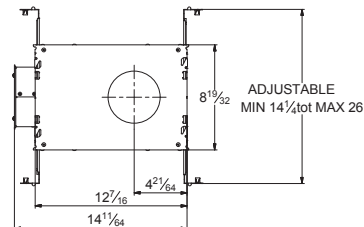

UAT IC BOX **Smart 115 LED**

REF.	DESCRIPTION
US_12065301	UAT IC BOX SMART 2X 82 LED 0-10V

REF.	DESCRIPTION
US_12066001	UAT IC BOX SMART 115 A LED 0-10V 500MA

REF.	DESCRIPTION
US_12066101	UAT IC BOX SMART 2X 115 A LED 0-10V 500MA

REF.	DESCRIPTION
US_12066201	UAT IC BOX SMART 115 LED 0-10V 500MA