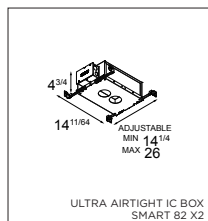

ACCESSORIES

HOUSINGS

ULTRA AIRTIGHT IC BOX

US_12065201	UAT IC BOX SMART 82 LED 0-10V
US_12065301	UAT IC BOX SMART 2X 82 LED 0-10V