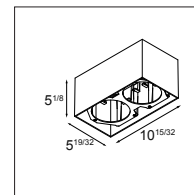

SMART 115
SURFACE BOX 2X