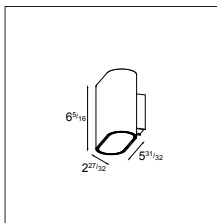

Duell wall LED 900lm GI

2X LED ARRAY INCL. 10.5W