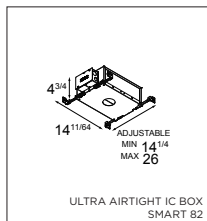

ACCESSORIES

HOUSINGS

ULTRA AIRTIGHT IC BOX

US_12065201	UAT IC BOX SMART 82 LED 0-10V
US_12065301	UAT IC BOX SMART 2X 82 LED 0-10V

SMART SURFACE BOX

SURFACE BOX 82 - GEAR INCLUDED

! DO NOT FORGET TO ORDER SMART MASK