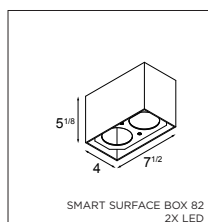

SMART SURFACE BOX

SURFACE BOX 82 - GEAR INCLUDED

! DO NOT FORGET TO ORDER SMART MASK

US_12510109	SURFACE BOX 82 1X LED 0-10V GI WHITE STRUC
US_12510132	SURFACE BOX 82 1X LED 0-10V GI BLACK STRUC
US_12512109	SURFACE BOX 82 2X LED 0-10V GI WHITE STRUC
US_12512132	SURFACE BOX 82 2X LED 0-10V GI BLACK STRUC