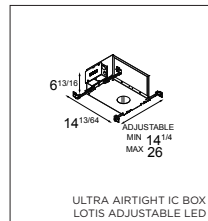

ACCESSORIES

HOUSINGS

IC BOX

US_12060603	IC BOX LOTIS LED 500MA 120-277V
US_12060604	IC BOX LOTIS LED 500MA 120-277V 0-10V
US_12060903	IC BOX LOTIS ADJUSTABLE LED 500MA 120-277V
US_12060904	IC BOX LOTIS ADJUSTABLE LED 500MA 120-277V 0-10V

ULTRA AIRTIGHT IC BOX

US_12060601	UAT IC BOX LOTIS LED 500MA 120-277V
US_12060602	UAT IC BOX LOTIS LED 500MA 120-277V 0-10V
US_12060901	UAT IC BOX LOTIS ADJUSTABLE LED 500MA 120-277V
US_12060902	UAT IC BOX LOTIS ADJUSTABLE LED 500MA 120-277V 0-10V

ECO LED