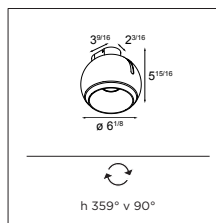

HALOGEN 120V

Bolster foot GU10

1X QPAR 16-20 | GU10 | MAX. 35W

black struc	US_11051632
chrome	US_11051607
white struc	US_11051609

! DRY LOCATIONS ONLY
! INCLUDING BACK PLATE 4"X4" - PLASTER FINISH
! PLEASE ONLY USE 'D' TYPE BACK PLATES