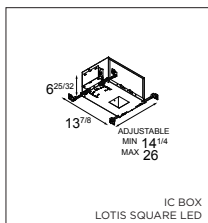

ACCESSORIES

HOUSINGS

IC BOX

US_12061803	IC BOX LOTIS SQUARE IP55 LED 500MA 120-277V
US_12061804	IC BOX LOTIS SQUARE IP55 LED 500MA 120-277V 0-10V
US_12062103	IC BOX LOTIS SQUARE LED 500MA 120-277V
US_12062104	IC BOX LOTIS SQUARE LED 500MA 120-277V 0-10V

ULTRA AIRTIGHT IC BOX

US_12061801	UAT IC BOX LOTIS SQUARE IP55 LED 500MA 120-277V
US_12061802	UAT IC BOX LOTIS SQUARE IP55 LED 500MA 120-277V 0-10V
US_12062101	UAT IC BOX LOTIS SQUARE LED 500MA 120-277V
US_12062102	UAT IC BOX LOTIS SQUARE LED 500MA 120-277V 0-10V

ECO LED