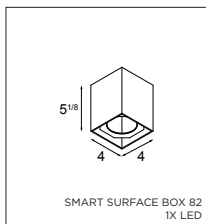

SMART SURFACE BOX

SURFACE BOX 82 - GEAR INCLUDED
! DO NOT FORGET TO ORDER SMART MASK

US_12510109 SURFACE BOX 82 1X LED 0-10V GI WHITE STRUC

US_12510132 SURFACE BOX 82 1X LED 0-10V GI BLACK STRUC

US_12512109 SURFACE BOX 82 2X LED 0-10V GI WHITE STRUC

US_12512132 SURFACE BOX 82 2X LED 0-10V GI BLACK STRUC