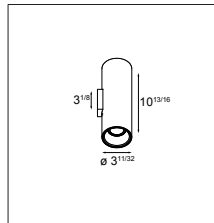

HALOGEN 120V

Lotis tubed wall 2x GU10

2X QPAR 16 GU10 35W