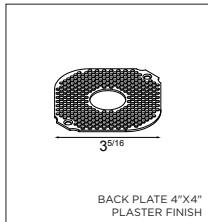

ACCESSORIES

BACK PLATES

US_12050030	BACK PLATE 4"X4" PLASTER FINISH (INCL. IN BOX)
US_12050130	BACK PLATE 3"X2" PLASTER FINISH
US_12050209	BACK PLATE 4"X4" (A) WHITE STRUC
US_12050232	BACK PLATE 4"X4" (A) BLACK STRUC
US_12050309	BACK PLATE 3"X2" (A) WHITE STRUC
US_12050332	BACK PLATE 3"X2" (A) BLACK STRUC

ECO LED GI