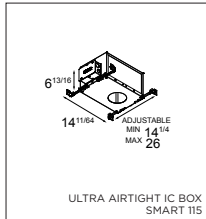

HOUSINGS

ULTRA AIRTIGHT IC BOX

US_12066001	UAT IC BOX SMART 115 A LED 0-10V 500MA
US_12066101	UAT IC BOX SMART 2X 115 A LED 0-10V 500MA
US_12066201	UAT IC BOX SMART 115 LED 0-10V 500MA

SMART SURFACE BOX

SURFACE BOX 115 - GEAR INCLUDED
! DO NOT FORGET TO ORDER SMART MASK

US_12803009	SURFACE BOX 115 1X LED (ADJUSTABLE) 1-10V GI WHITE STRUC
US_12803032	SURFACE BOX 115 1X LED (ADJUSTABLE) 1-10V GI BLACK STRUC
US_12803109	SURFACE BOX 115 1X LED (FIX) 1-10V GI WHITE STRUC
US_12803132	SURFACE BOX 115 1X LED (FIX) 1-10V GI BLACK STRUC
US_12804009	SURFACE BOX 115 2X LED (ADJUSTABLE) 1-10V GI WHITE STRUC
US_12804032	SURFACE BOX 115 2X LED (ADJUSTABLE) 1-10V GI BLACK STRUC
US_12804109	SURFACE BOX 115 2X LED (FIX) 1-10V GI WHITE STRUC
US_12804132	SURFACE BOX 115 2X LED (FIX) 1-10V GI BLACK STRUC