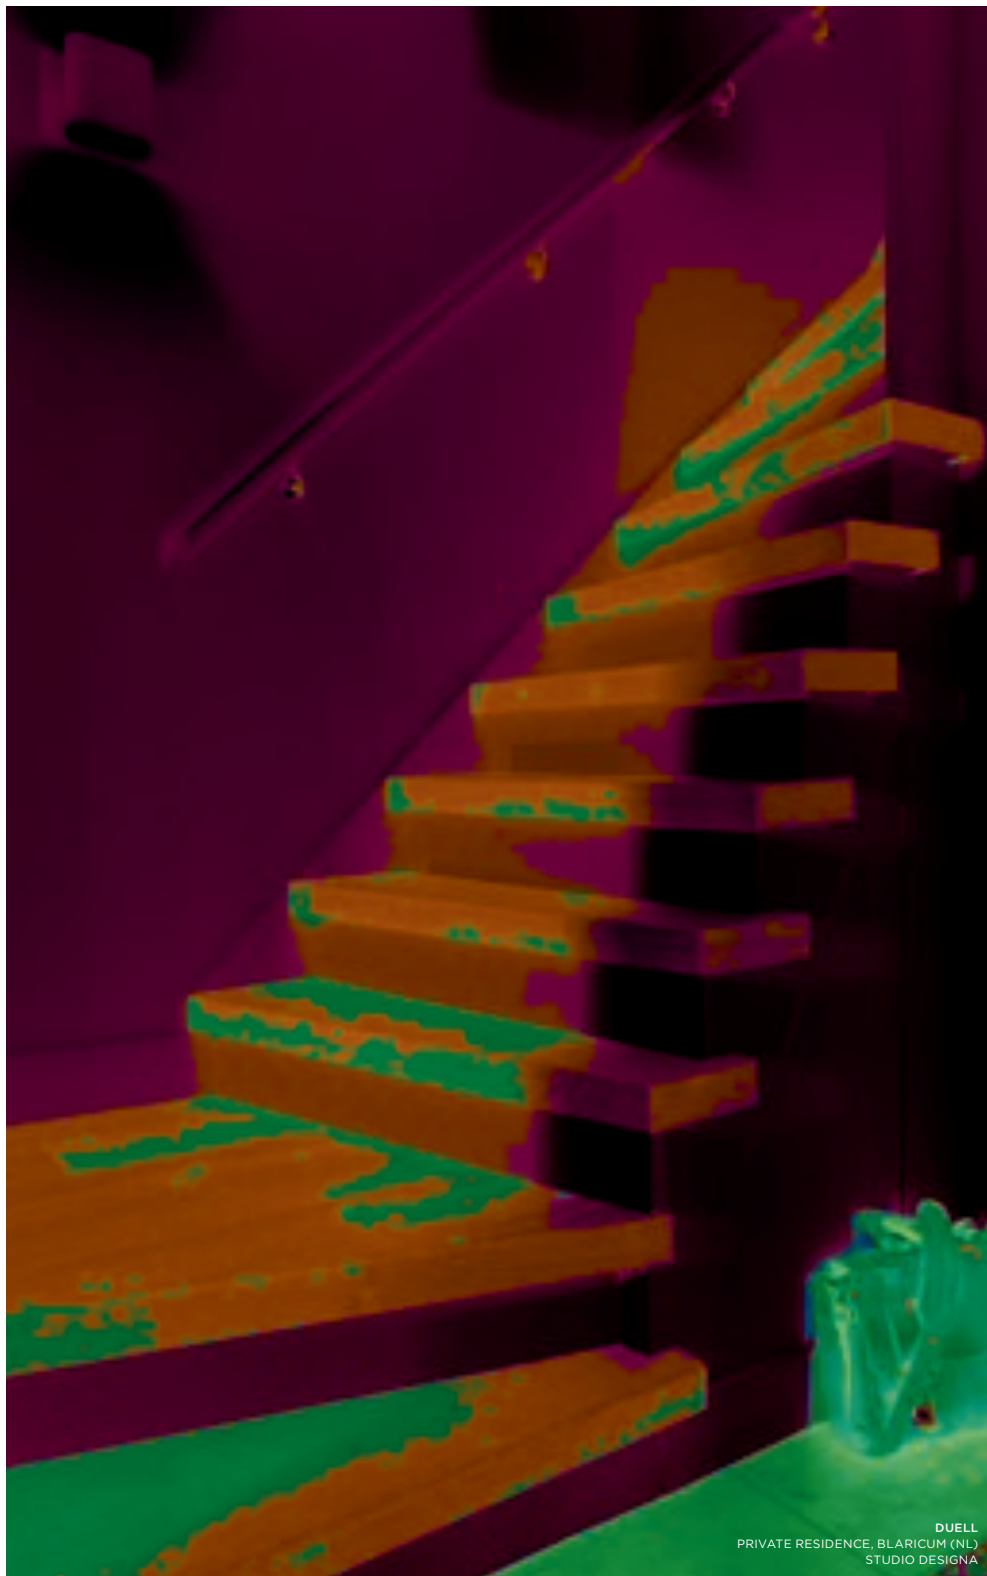

DUELL
PRIVATE RESIDENCE, BLARICUM (NL)
STUDIO DESIGNA