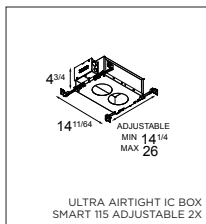

HOUSINGS

ULTRA AIRTIGHT IC BOX

US_12066001	UAT IC BOX SMART 115 A LED 0-10V 500MA
US_12066101	UAT IC BOX SMART 2X 115 A LED 0-10V 500MA
US_12066201	UAT IC BOX SMART 115 LED 0-10V 500MA

SMART SURFACE BOX

SURFACE BOX 115 - GEAR INCLUDED
! DO NOT FORGET TO ORDER SMART MASK

US_12803009	SURFACE BOX 115 1X LED (ADJUSTABLE) 1-10V GI WHITE STRUC
US_12803032	SURFACE BOX 115 1X LED (ADJUSTABLE) 1-10V GI BLACK STRUC
US_12803109	SURFACE BOX 115 1X LED (FIX) 1-10V GI WHITE STRUC
US_12803132	SURFACE BOX 115 1X LED (FIX) 1-10V GI BLACK STRUC
US_12804009	SURFACE BOX 115 2X LED (ADJUSTABLE) 1-10V GI WHITE STRUC
US_12804032	SURFACE BOX 115 2X LED (ADJUSTABLE) 1-10V GI BLACK STRUC
US_12804109	SURFACE BOX 115 2X LED (FIX) 1-10V GI WHITE STRUC
US_12804132	SURFACE BOX 115 2X LED (FIX) 1-10V GI BLACK STRUC