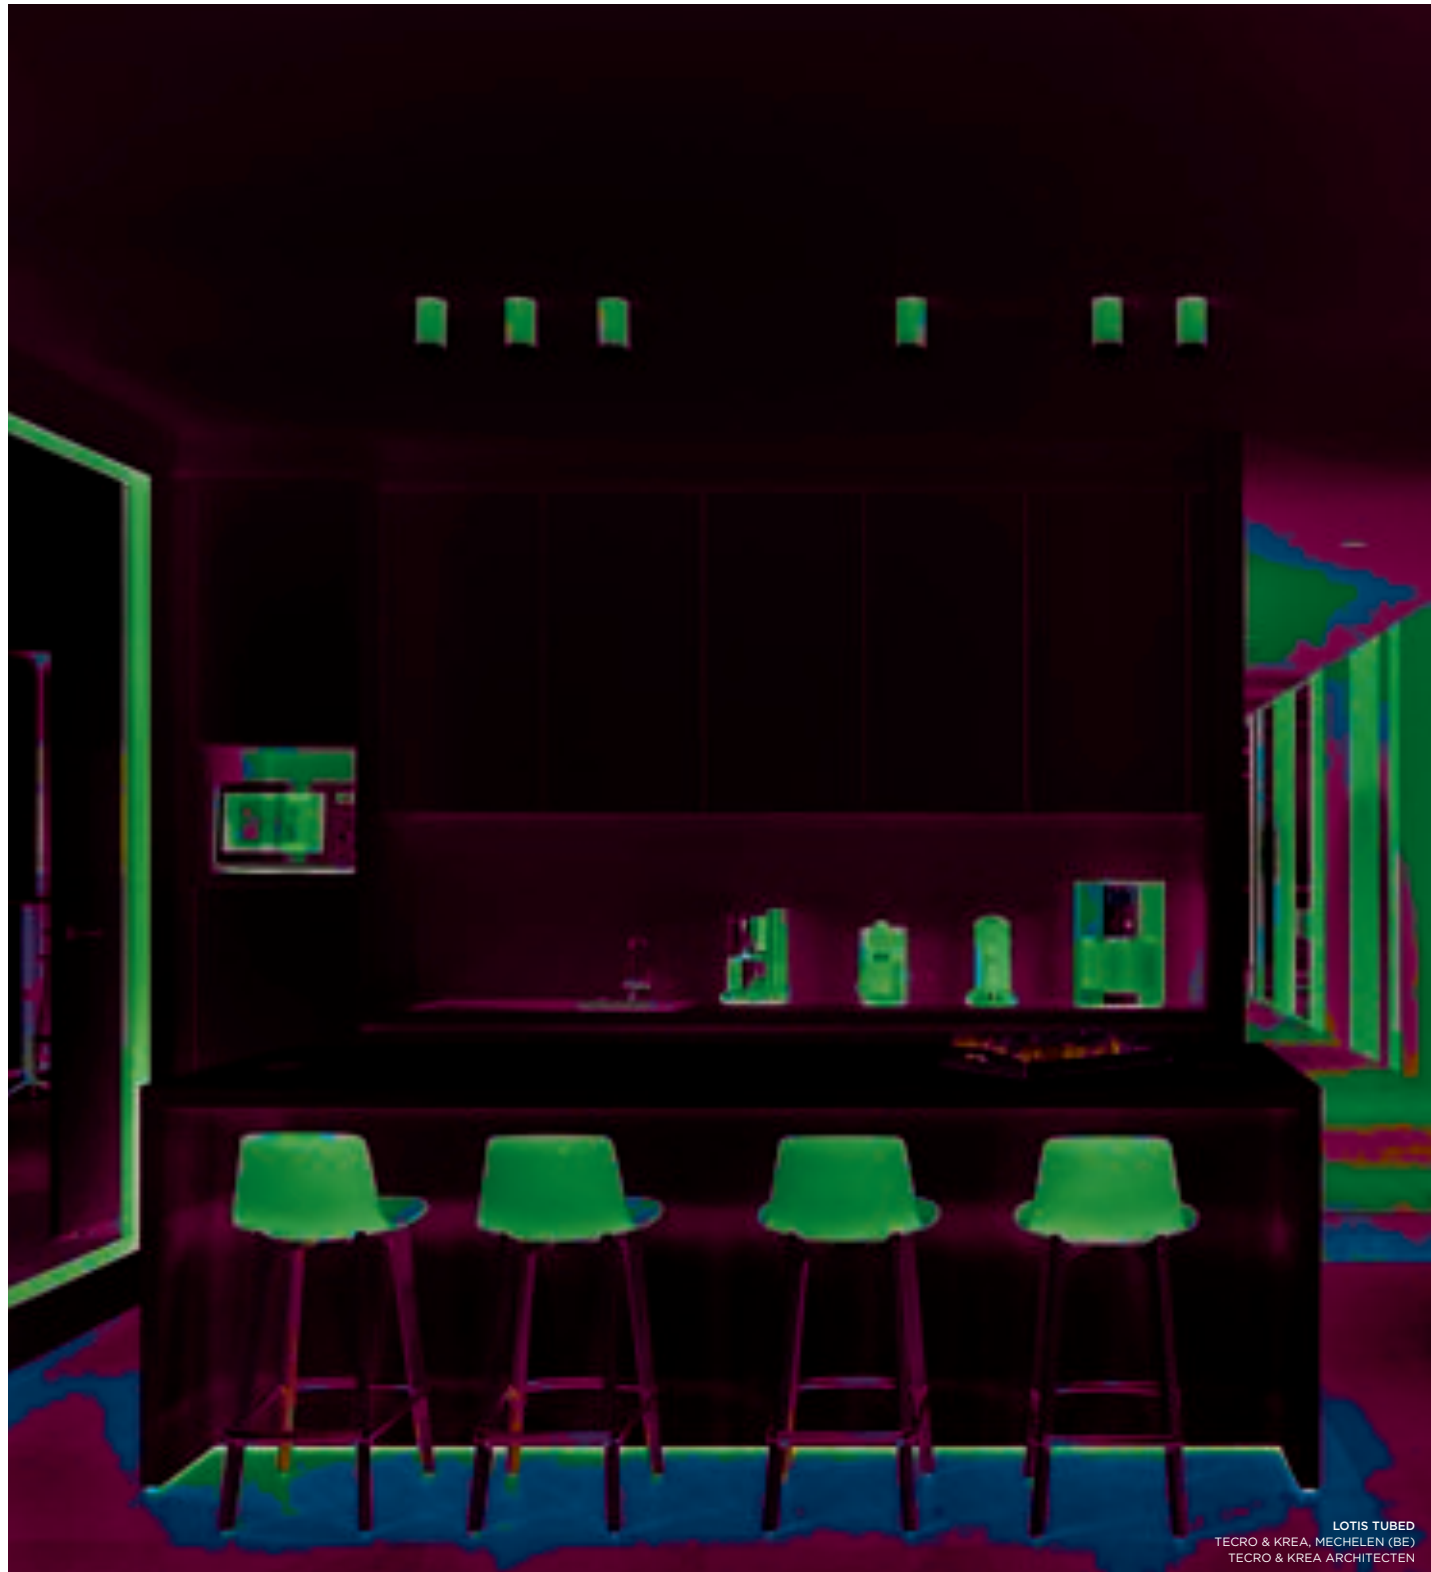

LOTIS TUBED
TECRO & KREA, MECHELEN (BE)
TECRO & KREA ARCHITECTEN