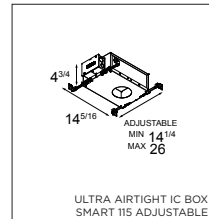

HOUSINGS

ULTRA AIRTIGHT IC BOX

US_12066001	UAT IC BOX SMART 115 A LED 0-10V 500MA
US_12066101	UAT IC BOX SMART 2X 115 A LED 0-10V 500MA
US_12066201	UAT IC BOX SMART 115 LED 0-10V 500MA

SMART SURFACE BOX

SURFACE BOX 115 - GEAR INCLUDED

! DO NOT FORGET TO ORDER SMART MASK

US_12803009	SURFACE BOX 115 1X LED (ADJUSTABLE) 1-10V GI WHITE STRUC
US_12803032	SURFACE BOX 115 1X LED (ADJUSTABLE) 1-10V GI BLACK STRUC
US_12803109	SURFACE BOX 115 1X LED (FIX) 1-10V GI WHITE STRUC
US_12803132	SURFACE BOX 115 1X LED (FIX) 1-10V GI BLACK STRUC
US_12804009	SURFACE BOX 115 2X LED (ADJUSTABLE) 1-10V GI WHITE STRUC
US_12804032	SURFACE BOX 115 2X LED (ADJUSTABLE) 1-10V GI BLACK STRUC
US_12804109	SURFACE BOX 115 2X LED (FIX) 1-10V GI WHITE STRUC
US_12804132	SURFACE BOX 115 2X LED (FIX) 1-10V GI BLACK STRUC