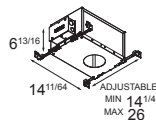

UAT IC BOX **Smart 115 LED**

REF.	DESCRIPTION
US_12065301	UAT IC BOX SMART 2X 82 LED 0-10V

REF.	DESCRIPTION
US_12066001	UAT IC BOX SMART 115 A LED 0-10V 500MA

REF.	DESCRIPTION
US_12066101	UAT IC BOX SMART 2X 115 A LED 0-10V 500MA

REF.	DESCRIPTION
US_12066201	UAT IC BOX SMART 115 LED 0-10V 500MA