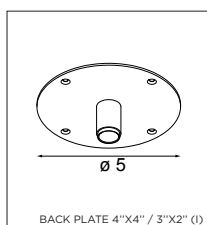

ACCESSORIES

BACK PLATES

US_12050030	BACK PLATE 4"X4" PLASTER FINISH (INCL. IN BOX)
US_12050130	BACK PLATE 3"X2" PLASTER FINISH
US_12051809	BACK PLATE 4"X4" / 3"X2" (!) WHITE STRUC

MOUNTING (SUSPENDED)

US_11340509	SUSPENSION KIT 13 FT. ! CONTAINS 3 STEEL CABLES, WHITE CONES & CANOPY AND 13 FT. (3X 18 AWG FEED) CORD