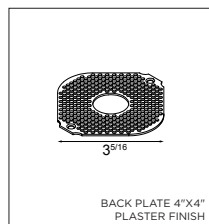

! SUITABLE FOR DAMP LOCATIONS
! INCLUDING BACK PLATE 4"X4" - PLASTER FINISH
! PLEASE ONLY USE 'F' TYPE BACK PLATES

Lotis tubed

ACCESSORIES

BACK PLATES

US_12050030	BACK PLATE 4"X4" PLASTER FINISH (INCL. IN BOX)
US_12050130	BACK PLATE 3"X2" PLASTER FINISH
US_12051409	BACK PLATE 4"X4" (G) WHITE STRUC
US_12051432	BACK PLATE 4"X4" (G) BLACK STRUC
US_12051509	BACK PLATE 3"X2" (G) WHITE STRUC
US_12051532	BACK PLATE 3"X2" (G) BLACK STRUC