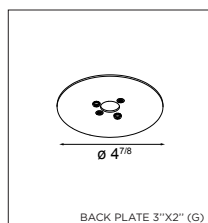

! SUITABLE FOR DAMP LOCATIONS
! INCLUDING BACK PLATE 4"X4" - PLASTER FINISH
! PLEASE ONLY USE 'F' TYPE BACK PLATES

Lotis tubed

ACCESSORIES

BACK PLATES

US_12050030	BACK PLATE 4"X4" PLASTER FINISH (INCL. IN BOX)
US_12050130	BACK PLATE 3"X2" PLASTER FINISH
US_12051409	BACK PLATE 4"X4" (G) WHITE STRUC
US_12051432	BACK PLATE 4"X4" (G) BLACK STRUC
US_12051509	BACK PLATE 3"X2" (G) WHITE STRUC
US_12051532	BACK PLATE 3"X2" (G) BLACK STRUC