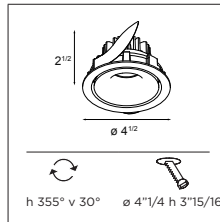

Smart cake 115 adjustable LED GE

1X LED ARRAY INCL. 10.5W

	WARM WHITE 2700K / CRI90+		WARM WHITE 3000K / CRI90+	
	MEDIUM 25°	FLOOD 50°	MEDIUM 25°	FLOOD 50°
black struc	US_12771032	US_12771332	US_12771532	US_12771632
gold	US_12771046	US_12771346	US_12771546	US_12771646
white struc	US_12771009	US_12771309	US_12771509	US_12771609

! 3500K ON REQUEST
! SUITABLE FOR DAMP LOCATIONS
! CAN BE COMBINED WITH SMART MASK
! HAS TO BE USED WITH SURFACE BOX OR APPROPRIATE HOUSING (GI)