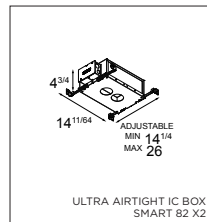

ACCESSORIES

HOUSINGS

ULTRA AIRTIGHT IC BOX

US_12065201 UAT IC BOX SMART 82 LED 0-10V

US_12065301 UAT IC BOX SMART 2X 82 LED 0-10V

SMART SURFACE BOX

SURFACE BOX 82 - GEAR INCLUDED
! DO NOT FORGET TO ORDER SMART MASK