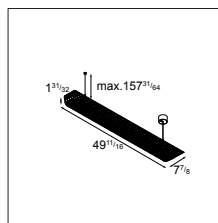

Vaeder suspension LED GI

1X LED LINE INCL. 32W

10.34 120V

0-10V	WARM WHITE 3000K / CRI80
black struc - black	US_14081148
black struc - white	US_14081172
donkey grey struc - black	US_14081175
donkey grey struc - white	US_14081174
white struc - black	US_14081129
white struc - white	US_14081173

! UL MARK PENDING