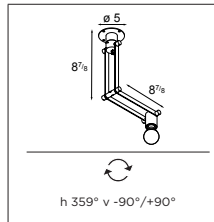

INCANDESCENT | LED RETROFIT

Nomad minimal short E26

1X A 60 E26 MAX. 60W

alu US_10203305

! LED RETROFIT LAMP NOT INCLUDED
! BACK PLATE NOT REQUIRED
! NOMAD MINIMAL/ANIMAL SHADE OPTIONAL
! DRY LOCATIONS ONLY