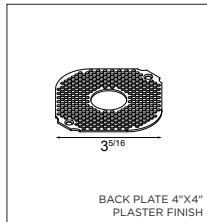

ACCESSORIES

BACK PLATES

US_12050030	BACK PLATE 4"X4" PLASTER FINISH (INCL. IN BOX)
US_12050130	BACK PLATE 3"X2" PLASTER FINISH
US_12051209	BACK PLATE 4"X4" (F) WHITE STRUC
US_12051232	BACK PLATE 4"X4" (F) BLACK STRUC
US_12051309	BACK PLATE 3"X2" (F) WHITE STRUC
US_12051332	BACK PLATE 3"X2" (F) BLACK STRUC

ECO LED GI