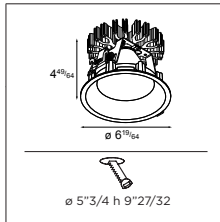

Smart lotis 160 IP54 LED GE

1X LED ARRAY INCL. 31W

	WARM WHITE 2700K / CRI90+			WARM WHITE 3000K / CRI90+		
	SPOT 15°	MEDIUM 25°	FLOOD 40°	SPOT 15°	MEDIUM 25°	FLOOD 40°
black struc	US_13011032	US_13011332	US_13011632	US_13011132	US_13011432	US_13011732
white struc	US_13011009	US_13011309	US_13011609	US_13011109	US_13011409	US_13011709

! UL MARK PENDING
! 3500K ON REQUEST
! CAN BE COMBINED WITH SMART MASK
! HAS TO BE USED WITH APPROPRIATE HOUSING (LED GEAR INCL.)