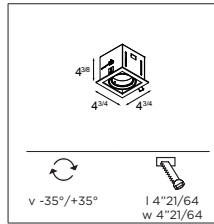

Mini ritm for Smart rings 1x LED GE

1X LED ARRAY INCL. 10.5W

500mA

	WARM WHITE 2700K / CRI90+	WARM WHITE 3000K / CRI90+
alu-black	US_12520005	US_12520205
complete white struc	US_12520009	US_12520209

! HAS TO BE COMBINED WITH SMART FRONTRINGS
! SUITABLE FOR DAMP LOCATIONS
! HAS TO BE USED WITH APPROPRIATE HOUSING (LED GEAR INCL.)

ECO LED