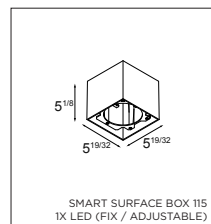

HOUSINGS

ULTRA AIRTIGHT IC BOX	
US_12066001	UAT IC BOX SMART 115 A LED 0-10V 500MA
US_12066101	UAT IC BOX SMART 2X 115 A LED 0-10V 500MA
US_12066201	UAT IC BOX SMART 115 LED 0-10V 500MA

SMART SURFACE BOX

SURFACE BOX 115 - GEAR INCLUDED
! DO NOT FORGET TO ORDER SMART MASK

US_12803009	SURFACE BOX 115 1X LED (ADJUSTABLE) 1-10V GI WHITE STRUC
US_12803032	SURFACE BOX 115 1X LED (ADJUSTABLE) 1-10V GI BLACK STRUC
US_12803109	SURFACE BOX 115 1X LED (FIX) 1-10V GI WHITE STRUC
US_12803132	SURFACE BOX 115 1X LED (FIX) 1-10V GI BLACK STRUC
US_12804009	SURFACE BOX 115 2X LED (ADJUSTABLE) 1-10V GI WHITE STRUC
US_12804032	SURFACE BOX 115 2X LED (ADJUSTABLE) 1-10V GI BLACK STRUC
US_12804109	SURFACE BOX 115 2X LED (FIX) 1-10V GI WHITE STRUC
US_12804132	SURFACE BOX 115 2X LED (FIX) 1-10V GI BLACK STRUC

ECO LED

Smart lotis 115 LED GE

1X LED ARRAY INCL. 16.25W

	WARM WHITE 2700K / CRI90+			WARM WHITE 3000K / CRI90+		
	SPOT 15°	MEDIUM 25°	FLOOD 40°	SPOT 15°	MEDIUM 25°	FLOOD 40°
black struc	US_12751232	US_12751032	US_12751332	US_12751432	US_12751532	US_12751632
gold	US_12751246	US_12751046	US_12751346	US_12751446	US_12751546	US_12751646
white struc	US_12751209	US_12751009	US_12751309	US_12751409	US_12751509	US_12751609

! UL FOR CANADA PENDING
! 3500K ON REQUEST
! SUITABLE FOR DAMP LOCATIONS
! CAN BE COMBINED WITH SMART MASK
! HAS TO BE USED WITH SURFACE BOX OR APPROPRIATE HOUSING (GI)

ECO LED

Smart lotis 115 adjustable LED GE

1X LED ARRAY INCL. 10.5W

	WARM WHITE 2700K / CRI90+		WARM WHITE 3000K / CRI90+	
	MEDIUM 25°	FLOOD 50°	MEDIUM 25°	FLOOD 50°
black struc	US_12781032	US_12781332	US_12781532	US_12781632
gold	US_12781046	US_12781346	US_12781546	US_12781646
white struc	US_12781009	US_12781309	US_12781509	US_12781609