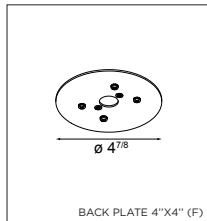

ACCESSORIES

BACK PLATES

US_12050030	BACK PLATE 4"X4" PLASTER FINISH (INCL. IN BOX)
US_12050130	BACK PLATE 3"X2" PLASTER FINISH
US_12051209	BACK PLATE 4"X4" (F) WHITE STRUC
US_12051232	BACK PLATE 4"X4" (F) BLACK STRUC
US_12051309	BACK PLATE 3"X2" (F) WHITE STRUC
US_12051332	BACK PLATE 3"X2" (F) BLACK STRUC

ECO LED GI