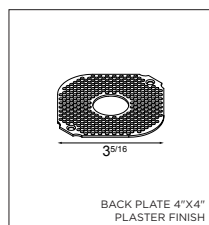

ACCESSORIES

BACK PLATES

US_12050030	BACK PLATE 4"X4" PLASTER FINISH (INCL. IN BOX)
US_12050130	BACK PLATE 3"X2" PLASTER FINISH
US_12050809	BACK PLATE 4"X4" (D) WHITE STRUC
US_12050832	BACK PLATE 4"X4" (D) BLACK STRUC
US_12050909	BACK PLATE 3"X2" (D) WHITE STRUC
US_12050932	BACK PLATE 3"X2" (D) BLACK STRUC
US_12052409	BACK PLATE 4"X4" (L) WHITE STRUC
US_12052432	BACK PLATE 4"X4" (L) BLACK STRUC
US_12052509	BACK PLATE 3"X2" (L) WHITE STRUC
US_12052532	BACK PLATE 3"X2" (L) BLACK STRUC