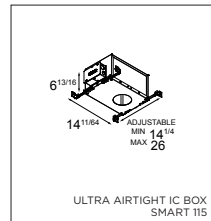

HOUSINGS

ULTRA AIRTIGHT IC BOX	
US_12066001	UAT IC BOX SMART 115 A LED 0-10V 500MA
US_12066101	UAT IC BOX SMART 2X 115 A LED 0-10V 500MA
US_12066201	UAT IC BOX SMART 115 LED 0-10V 500MA

SMART SURFACE BOX