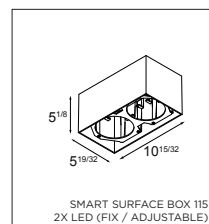

HOUSINGS

ULTRA AIRTIGHT IC BOX	
US_12066001	UAT IC BOX SMART 115 A LED 0-10V 500MA
US_12066101	UAT IC BOX SMART 2X 115 A LED 0-10V 500MA
US_12066201	UAT IC BOX SMART 115 LED 0-10V 500MA

SMART SURFACE BOX

SURFACE BOX 115 - GEAR INCLUDED
! DO NOT FORGET TO ORDER SMART MASK

US_12803009	SURFACE BOX 115 1X LED (ADJUSTABLE) 1-10V GI WHITE STRUC
US_12803032	SURFACE BOX 115 1X LED (ADJUSTABLE) 1-10V GI BLACK STRUC
US_12803109	SURFACE BOX 115 1X LED (FIX) 1-10V GI WHITE STRUC
US_12803132	SURFACE BOX 115 1X LED (FIX) 1-10V GI BLACK STRUC
US_12804009	SURFACE BOX 115 2X LED (ADJUSTABLE) 1-10V GI WHITE STRUC
US_12804032	SURFACE BOX 115 2X LED (ADJUSTABLE) 1-10V GI BLACK STRUC
US_12804109	SURFACE BOX 115 2X LED (FIX) 1-10V GI WHITE STRUC
US_12804132	SURFACE BOX 115 2X LED (FIX) 1-10V GI BLACK STRUC

ECO LED

Smart lotis 115 LED GE

1X LED ARRAY INCL. 16.25W

	WARM WHITE 2700K / CRI90+			WARM WHITE 3000K / CRI90+		
	SPOT 15°	MEDIUM 25°	FLOOD 40°	SPOT 15°	MEDIUM 25°	FLOOD 40°
black struc	US_12751232	US_12751032	US_12751332	US_12751432	US_12751532	US_12751632
gold	US_12751246	US_12751046	US_12751346	US_12751446	US_12751546	US_12751646
white struc	US_12751209	US_12751009	US_12751309	US_12751409	US_12751509	US_12751609

! UL FOR CANADA PENDING
! 3500K ON REQUEST
! SUITABLE FOR DAMP LOCATIONS
! CAN BE COMBINED WITH SMART MASK
! HAS TO BE USED WITH SURFACE BOX OR APPROPRIATE HOUSING (GI)

ECO LED

Smart lotis 115 adjustable LED GE

1X LED ARRAY INCL. 10.5W

	WARM WHITE 2700K / CRI90+		WARM WHITE 3000K / CRI90+	
	MEDIUM 25°	FLOOD 50°	MEDIUM 25°	FLOOD 50°
black struc	US_12781032	US_12781332	US_12781532	US_12781632
gold	US_12781046	US_12781346	US_12781546	US_12781646
white struc	US_12781009	US_12781309	US_12781509	US_12781609