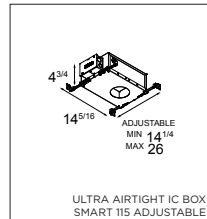

HOUSINGS

ULTRA AIRTIGHT IC BOX

US_12066001	UAT IC BOX SMART 115 A LED 0-10V 500MA
US_12066101	UAT IC BOX SMART 2X 115 A LED 0-10V 500MA
US_12066201	UAT IC BOX SMART 115 LED 0-10V 500MA

SMART SURFACE BOX

SURFACE BOX 115 - GEAR INCLUDED
! DO NOT FORGET TO ORDER SMART MASK

US_12803009	SURFACE BOX 115 1X LED (ADJUSTABLE) 1-10V GI WHITE STRUC
US_12803032	SURFACE BOX 115 1X LED (ADJUSTABLE) 1-10V GI BLACK STRUC
US_12803109	SURFACE BOX 115 1X LED (FIX) 1-10V GI WHITE STRUC
US_12803132	SURFACE BOX 115 1X LED (FIX) 1-10V GI BLACK STRUC
US_12804009	SURFACE BOX 115 2X LED (ADJUSTABLE) 1-10V GI WHITE STRUC
US_12804032	SURFACE BOX 115 2X LED (ADJUSTABLE) 1-10V GI BLACK STRUC
US_12804109	SURFACE BOX 115 2X LED (FIX) 1-10V GI WHITE STRUC
US_12804132	SURFACE BOX 115 2X LED (FIX) 1-10V GI BLACK STRUC