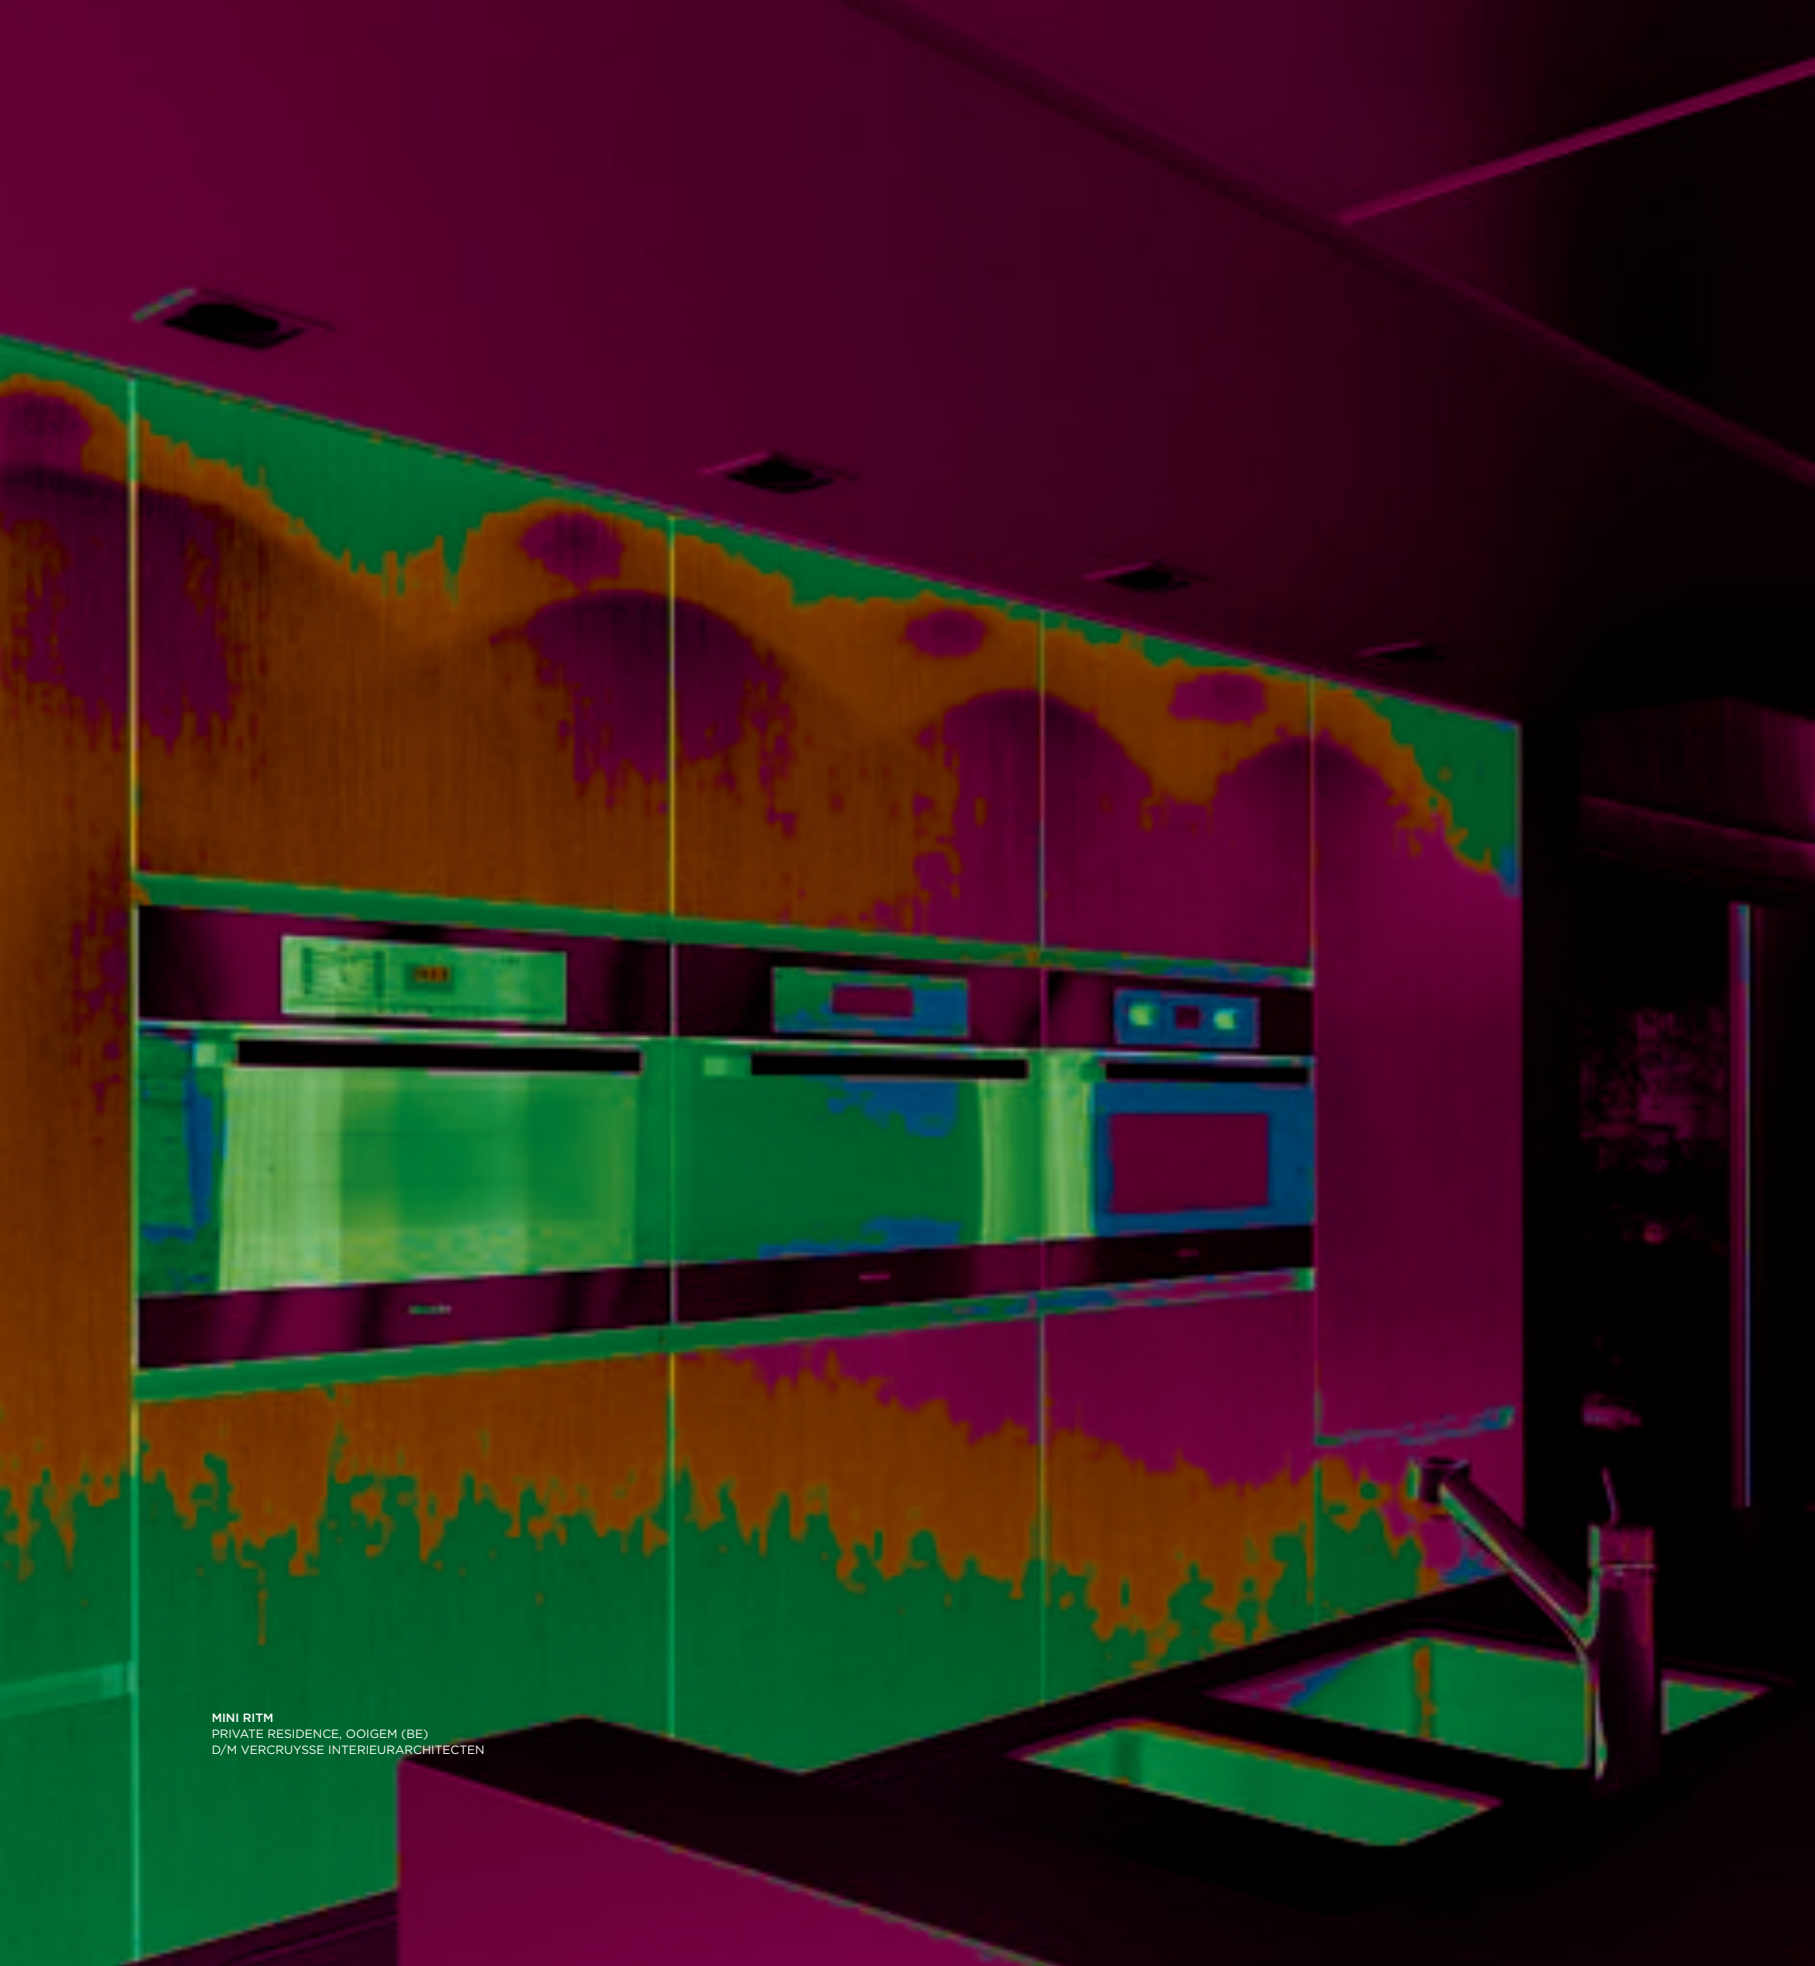

MINI RITM
PRIVATE RESIDENCE, OOIGEM (BE)
D/M VERCRUYSE INTERIEURARCHITECTEN