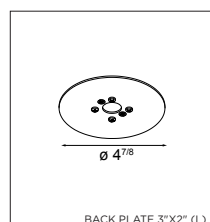

ACCESSORIES

BACK PLATES

US_12050030	BACK PLATE 4"X4" PLASTER FINISH (INCL. IN BOX)
US_12050130	BACK PLATE 3"X2" PLASTER FINISH
US_12050809	BACK PLATE 4"X4" (D) WHITE STRUC
US_12050832	BACK PLATE 4"X4" (D) BLACK STRUC
US_12050909	BACK PLATE 3"X2" (D) WHITE STRUC
US_12050932	BACK PLATE 3"X2" (D) BLACK STRUC
US_12052409	BACK PLATE 4"X4" (L) WHITE STRUC
US_12052432	BACK PLATE 4"X4" (L) BLACK STRUC
US_12052509	BACK PLATE 3"X2" (L) WHITE STRUC
US_12052532	BACK PLATE 3"X2" (L) BLACK STRUC