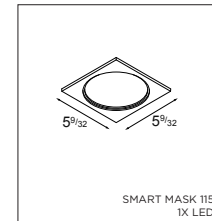

! 3500K ON REQUEST
! SUITABLE FOR DAMP LOCATIONS
! CAN BE COMBINED WITH SMART MASK
! HAS TO BE USED WITH SURFACE BOX OR APPROPRIATE HOUSING (GI)

Smart cake 115

ACCESSORIES

SMART MASK

MASK 115

US_12810009	SMART MASK 115 1X WHITE STRUC
US_12810032	SMART MASK 115 1X BLACK STRUC
US_12810046	SMART MASK 115 1X GOLD
US_12810109	SMART MASK 115 2X WHITE STRUC
US_12810132	SMART MASK 115 2X BLACK STRUC
US_12810046	SMART MASK 115 2X GOLD