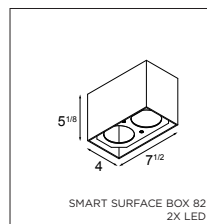

SMART SURFACE BOX

SURFACE BOX 82 - GEAR INCLUDED
! DO NOT FORGET TO ORDER SMART MASK

US_12510109 SURFACE BOX 82 1X LED 0-10V GI WHITE STRUC

US_12510132 SURFACE BOX 82 1X LED 0-10V GI BLACK STRUC

US_12512109 SURFACE BOX 82 2X LED 0-10V GI WHITE STRUC

US_12512132 SURFACE BOX 82 2X LED 0-10V GI BLACK STRUC