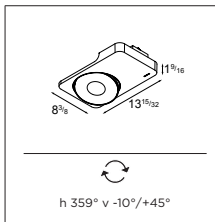

ECO LED GI

Spock track LED GI

1X LED DISC INCL. 18W

	WARM WHITE 3000K / CRI80	
	MEDIUM 30°	FLOOD 55°
black struc	US_11392132	US_11392232
white struc	US_11392109	US_11392209

! NOT APPLICABLE WITH SUSPENDED TRACK
! DRY LOCATIONS ONLY

ECO LED GI