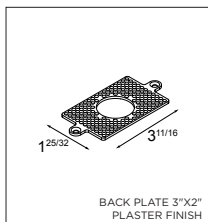

Duell

DUELL
PRIVATE RESIDENCE, HELLERUP (DK)
LEIF JOHANNESSEN OG LISE VESTERSKOV

DUELL
PRIVATE RESIDENCE, GELDROP (NL)
HOFMAN DUJARDIN ARCHITECTEN

DUELL WALL CACAO BRONZE - BLACK

ACCESSORIES

BACK PLATES

US_12050030	BACK PLATE 4"X4" PLASTER FINISH (INCL. IN BOX)
US_12050130	BACK PLATE 3"X2" PLASTER FINISH
US_12050409	BACK PLATE 4"X4" (B) WHITE STRUC
US_12050432	BACK PLATE 4"X4" (B) BLACK STRUC
US_12050509	BACK PLATE 3"X2" (B) WHITE STRUC
US_12050532	BACK PLATE 3"X2" (B) BLACK STRUC