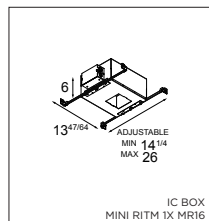

ACCESSORIES

HOUSINGS

IC BOX

US_12062201	IC BOX MINI RITM 1X MR16 120V
US_12062202	IC BOX MINI RITM 1X MR16 277V
US_12062301	IC BOX MINI RITM 2X MR16 120V
US_12062302	IC BOX MINI RITM 2X MR16 277V
US_12062401	IC BOX MINI RITM 3X MR16 120V
US_12062402	IC BOX MINI RITM 3X MR16 277V