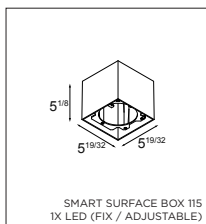

HOUSINGS

ULTRA AIRTIGHT IC BOX

US_12066001	UAT IC BOX SMART 115 A LED 0-10V 500MA
US_12066101	UAT IC BOX SMART 2X 115 A LED 0-10V 500MA
US_12066201	UAT IC BOX SMART 115 LED 0-10V 500MA

SMART SURFACE BOX

SURFACE BOX 115 - GEAR INCLUDED
! DO NOT FORGET TO ORDER SMART MASK

US_12803009	SURFACE BOX 115 1X LED (ADJUSTABLE) 1-10V GI WHITE STRUC
US_12803032	SURFACE BOX 115 1X LED (ADJUSTABLE) 1-10V GI BLACK STRUC
US_12803109	SURFACE BOX 115 1X LED (FIX) 1-10V GI WHITE STRUC
US_12803132	SURFACE BOX 115 1X LED (FIX) 1-10V GI BLACK STRUC
US_12804009	SURFACE BOX 115 2X LED (ADJUSTABLE) 1-10V GI WHITE STRUC
US_12804032	SURFACE BOX 115 2X LED (ADJUSTABLE) 1-10V GI BLACK STRUC
US_12804109	SURFACE BOX 115 2X LED (FIX) 1-10V GI WHITE STRUC
US_12804132	SURFACE BOX 115 2X LED (FIX) 1-10V GI BLACK STRUC

ECO LED

Smart cake 115 LED GE

1X LED ARRAY INCL. 16.25W

	WARM WHITE 2700K / CRI90+			WARM WHITE 3000K / CRI90+		
	SPOT 15°	MEDIUM 25°	FLOOD 40°	SPOT 15°	MEDIUM 25°	FLOOD 40°
black struc	US_12741232	US_12741032	US_12741332	US_12741432	US_12741532	US_12741632
gold	US_12741246	US_12741046	US_12741346	US_12741446	US_12741546	US_12741646
white struc	US_12741209	US_12741009	US_12741309	US_12741409	US_12741509	US_12741609

! UL FOR CANADA PENDING
! 3500K ON REQUEST
! SUITABLE FOR DAMP LOCATIONS
! CAN BE COMBINED WITH SMART MASK
! HAS TO BE USED WITH SURFACE BOX OR APPROPRIATE HOUSING (GI)

ECO LED

Smart cake 115 adjustable LED GE

1X LED ARRAY INCL. 10.5W

	WARM WHITE 2700K / CRI90+		WARM WHITE 3000K / CRI90+	
	MEDIUM 25°	FLOOD 50°	MEDIUM 25°	FLOOD 50°
black struc	US_12771032	US_12771332	US_12771532	US_12771632
gold	US_12771046	US_12771346	US_12771546	US_12771646
white struc	US_12771009	US_12771309	US_12771509	US_12771609