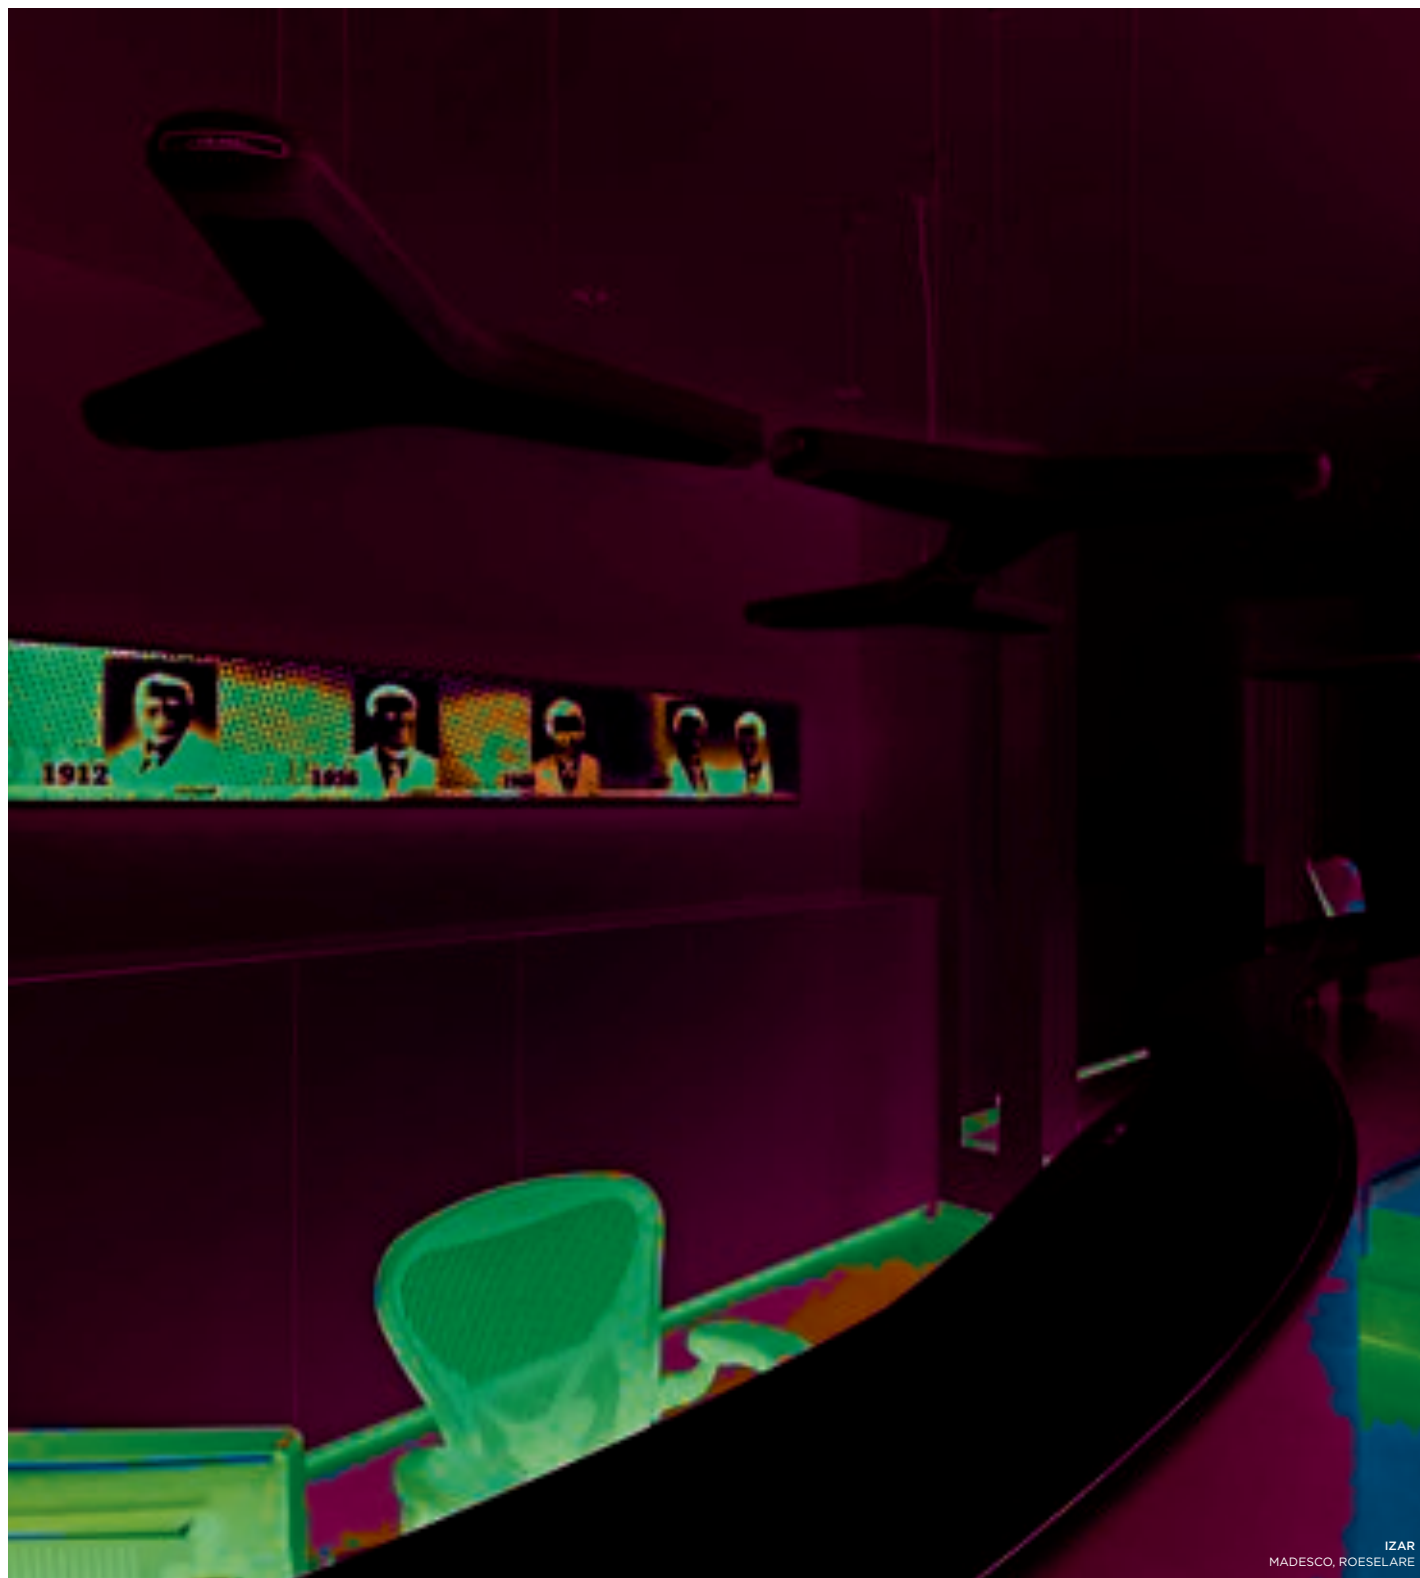

! DRY LOCATIONS ONLY
! INCLUDING BACK PLATE 4"X4" - PLASTER FINISH
! PLEASE ONLY USE 'I' TYPE BACK PLATES

Izar

IZAR
MADESCO, ROSELARE

LOTIS

Modular's holy lighting grail

Lotis is the recessed spotlight which started it all. The hallmark of this luminaire is the deeply recessed cone which holds the light source and has a fine edge. Choose white, black, aluminium or gold for a different lighting experience or to match with the interior decoration. Lotis comes in different diameters.