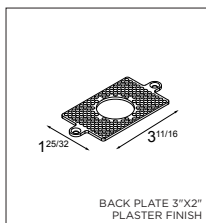

ACCESSORIES

BACK PLATES

US_12050030	BACK PLATE 4"X4" PLASTER FINISH (INCL. IN BOX)
US_12050130	BACK PLATE 3"X2" PLASTER FINISH
US_12050609	BACK PLATE 4"X4" (C) WHITE STRUC
US_12050632	BACK PLATE 4"X4" (C) BLACK STRUC
US_12052809	BACK PLATE 4"X4" (N) WHITE STRUC
US_12052832	BACK PLATE 4"X4" (N) BLACK STRUC
US_12052909	BACK PLATE 3"X2" (N) WHITE STRUC
US_12052932	BACK PLATE 3"X2" (N) BLACK STRUC

ECO LED GI