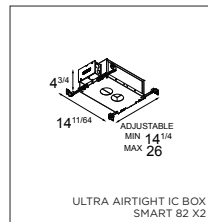

ACCESSORIES

HOUSINGS

ULTRA AIRTIGHT IC BOX

US_12065201 UAT IC BOX SMART 82 LED 0-10V

US_12065301 UAT IC BOX SMART 2X 82 LED 0-10V