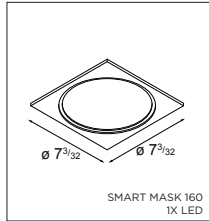

ACCESSORIES

SMART MASK

MASK 160

US_13040009	SMART MASK 160 1X WHITE STRUC
US_13040032	SMART MASK 160 1X BLACK STRUC

ECO LED