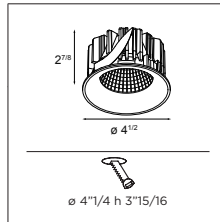

Smart cake 115 LED GE

1X LED ARRAY INCL. 16.25W

	WARM WHITE 2700K / CRI90+			WARM WHITE 3000K / CRI90+		
	SPOT 15°	MEDIUM 25°	FLOOD 40°	SPOT 15°	MEDIUM 25°	FLOOD 40°
black struc	US_12741232	US_12741032	US_12741332	US_12741432	US_12741532	US_12741632
gold	US_12741246	US_12741046	US_12741346	US_12741446	US_12741546	US_12741646
white struc	US_12741209	US_12741009	US_12741309	US_12741409	US_12741509	US_12741609

! UL FOR CANADA PENDING
! 3500K ON REQUEST
! SUITABLE FOR DAMP LOCATIONS
! CAN BE COMBINED WITH SMART MASK
! HAS TO BE USED WITH SURFACE BOX OR APPROPRIATE HOUSING (GI)

ECO LED