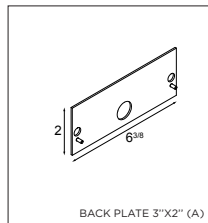

ACCESSORIES

BACK PLATES

US_12050030	BACK PLATE 4"X4" PLASTER FINISH (INCL. IN BOX)
US_12050130	BACK PLATE 3"X2" PLASTER FINISH
US_12050209	BACK PLATE 4"X4" (A) WHITE STRUC
US_12050232	BACK PLATE 4"X4" (A) BLACK STRUC
US_12050309	BACK PLATE 3"X2" (A) WHITE STRUC
US_12050332	BACK PLATE 3"X2" (A) BLACK STRUC

ECO LED GI