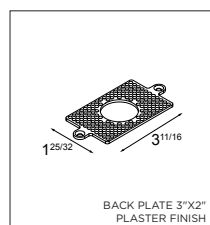

ACCESSORIES

BACK PLATES

US_12050030	BACK PLATE 4"X4" PLASTER FINISH (INCL. IN BOX)
US_12050130	BACK PLATE 3"X2" PLASTER FINISH
US_12050809	BACK PLATE 4"X4" (D) WHITE STRUC
US_12050832	BACK PLATE 4"X4" (D) BLACK STRUC
US_12050909	BACK PLATE 3"X2" (D) WHITE STRUC
US_12050932	BACK PLATE 3"X2" (D) BLACK STRUC
US_12052409	BACK PLATE 4"X4" (L) WHITE STRUC
US_12052432	BACK PLATE 4"X4" (L) BLACK STRUC
US_12052509	BACK PLATE 3"X2" (L) WHITE STRUC
US_12052532	BACK PLATE 3"X2" (L) BLACK STRUC