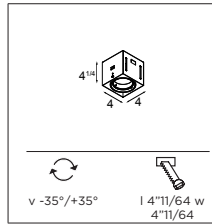

Mini ritm trimless for Smart rings 1x LED GE

1X LED ARRAY INCL. 10.5W

	WARM WHITE 2700K / CRI90+	WARM WHITE 3000K / CRI90+
black	US_12530002	US_12530202
complete white struc	US_12530009	US_12530209

! HAS TO BE COMBINED WITH SMART FRONTRINGS
! SUITABLE FOR DAMP LOCATIONS
! HAS TO BE USED WITH APPROPRIATE HOUSING (LED GEAR INCL.)

ECO LED