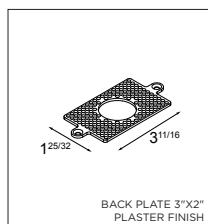

! SUITABLE FOR DAMP LOCATIONS
! INCLUDING BACK PLATE 4"X4" - PLASTER FINISH
! PLEASE ONLY USE 'F' TYPE BACK PLATES

Lotis tubed

ACCESSORIES

BACK PLATES

US_12050030	BACK PLATE 4"X4" PLASTER FINISH (INCL. IN BOX)
US_12050130	BACK PLATE 3"X2" PLASTER FINISH
US_12051409	BACK PLATE 4"X4" (G) WHITE STRUC
US_12051432	BACK PLATE 4"X4" (G) BLACK STRUC
US_12051509	BACK PLATE 3"X2" (G) WHITE STRUC
US_12051532	BACK PLATE 3"X2" (G) BLACK STRUC