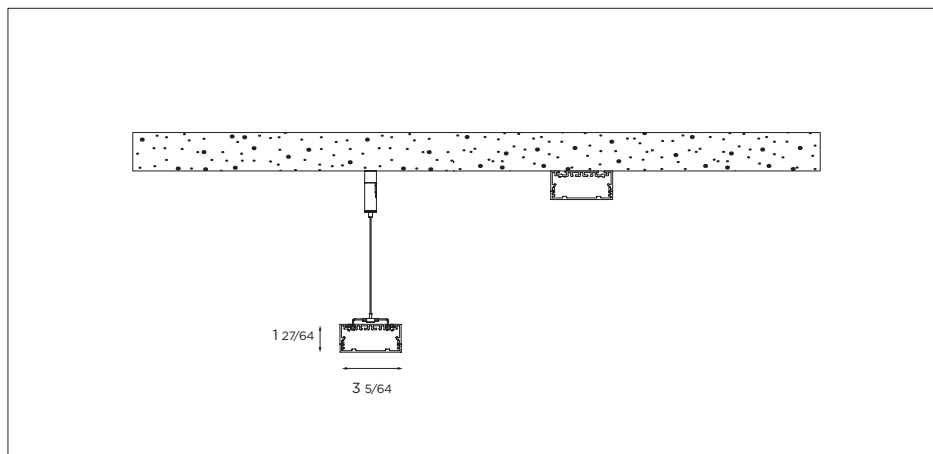

LIGHTING UNITS

ECO LED

LINEAR PROFILE

For ordering details contact sales office