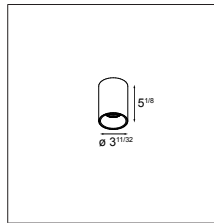

Lotis tubed surface GU10

1X QPAR 16 GU10 35W

black struc (gold interior)	US_10883032
black struc (white struc interior)	US_10883037
white struc (black interior)	US_10883029
white struc (gold interior)	US_10883089
white struc (white struc interior)	US_10883009

! SUITABLE FOR DAMP LOCATIONS
! INCLUDING BACK PLATE 4"X4" - PLASTER FINISH
! PLEASE ONLY USE 'F' TYPE BACK PLATES