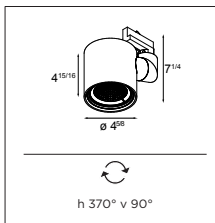

Stove track LED GI

1X LED ARRAY INCL. 10.5W

	WARM WHITE 2700K / CRI90+
	MEDIUM 25°
black struc	US_11877132
white struc	US_11877109

! 3000K AND 3500K ON REQUEST
! DRY LOCATIONS ONLY