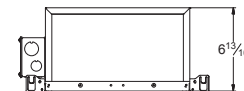

UAT IC BOX **Smart 115 LED**

REF.	DESCRIPTION
US_12065301	UAT IC BOX SMART 2X 82 LED 0-10V

REF.	DESCRIPTION
US_12066001	UAT IC BOX SMART 115 A LED 0-10V 500MA

REF.	DESCRIPTION
US_12066101	UAT IC BOX SMART 2X 115 A LED 0-10V 500MA

REF.	DESCRIPTION
US_12066201	UAT IC BOX SMART 115 LED 0-10V 500MA