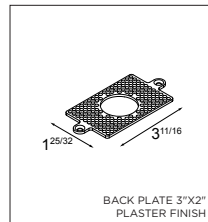

ACCESSORIES

BACK PLATES

US_12050030	BACK PLATE 4"X4" PLASTER FINISH (INCL. IN BOX)
US_12050130	BACK PLATE 3"X2" PLASTER FINISH
US_12051609	BACK PLATE 4"X4" (H) WHITE STRUC
US_12051632	BACK PLATE 4"X4" (H) BLACK STRUC
US_12051709	BACK PLATE 3"X2" (H) WHITE STRUC
US_12051732	BACK PLATE 3"X2" (H) BLACK STRUC