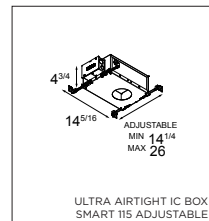

HOUSINGS

ULTRA AIRTIGHT IC BOX	
US_12066001	UAT IC BOX SMART 115 A LED 0-10V 500MA
US_12066101	UAT IC BOX SMART 2X 115 A LED 0-10V 500MA
US_12066201	UAT IC BOX SMART 115 LED 0-10V 500MA

SMART SURFACE BOX