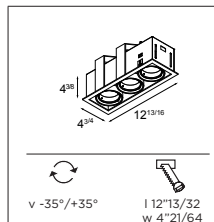

Mini ritm for Smart rings 3x LED GE

3X LED ARRAY INCL. 10.5W

500mA

	WARM WHITE 2700K / CRI90+	WARM WHITE 3000K / CRI90+
alu-black	US_12522005	US_12522205
complete white struc	US_12522009	US_12522209

! HAS TO BE COMBINED WITH SMART FRONTRINGS
! SUITABLE FOR DAMP LOCATIONS
! HAS TO BE USED WITH APPROPRIATE HOUSING (LED GEAR INCL.)