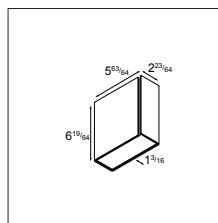

Split medium LED

2X HIGH POWER LED INCL. 4.3W

TRAILING EDGE	WARM WHITE 2700K / CRI80+
black struc (gold interior)	US_12602132
black struc (white struc interior)	US_12602137
white struc (black interior)	US_12602129
white struc (gold interior)	US_12602189

! UL MARK PENDING
! INCLUDING BACK PLATE 4"X4" - PLASTER FINISH
! PLEASE ONLY USE 'B' TYPE BACK PLATES

ECO LED