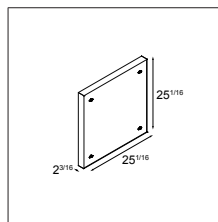

Square moon

ACCESSORIES

MOUNTING (SUSPENDED)

US_10632939

SUSPENSION KIT 13 FT.
! CONTAINS 4 STEEL CABLES, ALU CONES & CANOPY
AND 13 FT. (3X 18 AWG FEED) CORD

ECO FLUORESCENT GI

Square moon IP40 TL5 4x 14/24W GI