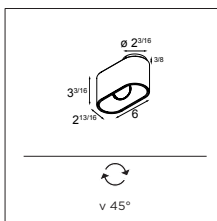

Duell surface 1x GU10

1X QPAR 16 GU10 MAX. 50W

black struc (gold interior)	US_11070732
white struc (champagne interior)	US_11070709

! DRY LOCATIONS ONLY
! INCLUDING BACK PLATE 4"X4" - PLASTER FINISH
! PLEASE ONLY USE 'N' TYPE BACK PLATES

HALOGEN 12V GI