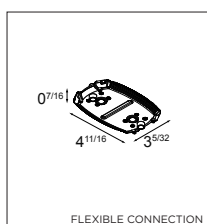

ACCESSORIES

BACK PLATES

US_12050030	BACK PLATE 4"X4" PLASTER FINISH (INCL. IN BOX)
US_12050130	BACK PLATE 3"X2" PLASTER FINISH
US_12051809	BACK PLATE 4"X4" / 3"X2" (!) WHITE STRUC

MOUNTING (SUSPENDED)

US_11340509	SUSPENSION KIT 13 FT. ! CONTAINS 3 STEEL CABLES, WHITE CONES & CANOPY AND 13 FT. (3X 18 AWG FEED) CORD

CONNECTION

US_11340738	FLEXIBLE CONNECTION - WHITE
US_11340702	FLEXIBLE CONNECTION - BLACK

! ROTATABLE UP TO 60°
! BENDABLE UP TO 90°
! TWISTABLE UP TO 30°

ECO LED GI

Izar LED GI

1X LED INCL. 30W

0-10V	WARM WHITE 3000K / CRI80 WIDE FLOOD 115°
black matt	US_11345802
black shiny	US_11340836
white matt	US_11345838
white shiny	US_11340801

! UL MARK PENDING
! INCLUDING BACK PLATE 4"X4" - PLASTER FINISH
! PLEASE ONLY USE 'I' TYPE BACK PLATES

ECO COMPACT FLUORESCENT GI

Izar TC-L GI

3X TC-L 2G11 - 4P 24W

black shiny	US_11340136
white shiny	US_11340101

! DRY LOCATIONS ONLY
! INCLUDING BACK PLATE 4"X4" - PLASTER FINISH
! PLEASE ONLY USE 'I' TYPE BACK PLATES