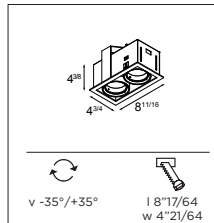

Mini ritm for Smart rings 2x LED GE

2X LED ARRAY INCL. 10.5W

500mA

	WARM WHITE 2700K / CRI90+	WARM WHITE 3000K / CRI90+
alu-black	US_12521005	US_12521205
complete white struc	US_12521009	US_12521209

! HAS TO BE COMBINED WITH SMART FRONTRINGS
! SUITABLE FOR DAMP LOCATIONS
! HAS TO BE USED WITH APPROPRIATE HOUSING (LED GEAR INCL.)

ECO LED