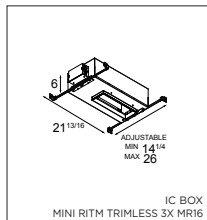

ACCESSORIES

HOUSINGS

IC BOX

US_12063101	IC BOX MINI RITM TRIMLESS 1X MR16 120V
US_12063102	IC BOX MINI RITM TRIMLESS 1X MR16 277V
US_12063201	IC BOX MINI RITM TRIMLESS 2X MR16 120V
US_12063202	IC BOX MINI RITM TRIMLESS 2X MR16 277V
US_12063301	IC BOX MINI RITM TRIMLESS 3X MR16 120V
US_12063302	IC BOX MINI RITM TRIMLESS 3X MR16 277V

! FLANGE 0-1" INCLUDED

OPTIONAL PLASTER FLANGE

US_10460130	DRYWALL PLASTER FLANGE MINI RITM TRIMLESS 1X
US_10460230	DRYWALL PLASTER FLANGE MINI RITM TRIMLESS 2X
US_10460330	DRYWALL PLASTER FLANGE MINI RITM TRIMLESS 3X