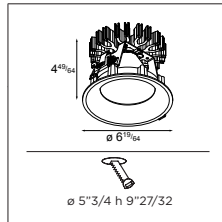

Smart cake 160 IP54 LED GE

1X LED ARRAY INCL. 31W

	WARM WHITE 2700K / CRI90+			WARM WHITE 3000K / CRI90+		
	SPOT 15°	MEDIUM 25°	FLOOD 40°	SPOT 15°	MEDIUM 25°	FLOOD 40°
black struc	US_13001032	US_13001332	US_13001632	US_13001132	US_13001432	US_13001732
white struc	US_13001009	US_13001309	US_13001609	US_13001109	US_13001409	US_13001709

! UL MARK PENDING
! 3500K ON REQUEST
! CAN BE COMBINED WITH SMART MASK
! HAS TO BE USED WITH APPROPRIATE HOUSING (LED GEAR INCL.)