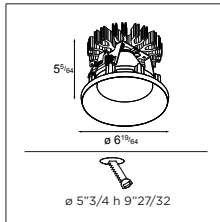

Smart kup 160 IP54 LED GE

1X LED ARRAY INCL. 31W

	WARM WHITE 2700K / CRI90+			WARM WHITE 3000K / CRI90+		
	SPOT 15°	MEDIUM 25°	FLOOD 40°	SPOT 15°	MEDIUM 25°	FLOOD 40°
black struc	US_13021032	US_13021332	US_13021632	US_13021132	US_13021432	US_13021732
white struc	US_13021009	US_13021309	US_13021609	US_13021109	US_13021409	US_13021709

! UL MARK PENDING
! 3500K ON REQUEST
! CAN BE COMBINED WITH SMART MASK
! HAS TO BE USED WITH APPROPRIATE HOUSING (LED GEAR INCL.)