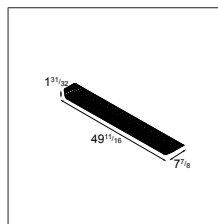

ECO LED GI

Vaeder LED GI

1X LED LINE INCL. 32W

9.24 120V

0-10V	WARM WHITE 3000K / CRI80
black struc - black	US_14080148
black struc - white	US_14080172
donkey grey struc - black	US_14080175
donkey grey struc - white	US_14080174
white struc - black	US_14080129
white struc - white	US_14080173

! UL MARK PENDING

ECO LED GI