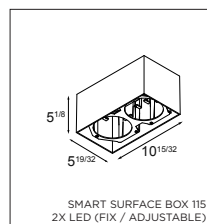

HOUSINGS

ULTRA AIRTIGHT IC BOX

US_12066001	UAT IC BOX SMART 115 A LED 0-10V 500MA
US_12066101	UAT IC BOX SMART 2X 115 A LED 0-10V 500MA
US_12066201	UAT IC BOX SMART 115 LED 0-10V 500MA

SMART SURFACE BOX

SURFACE BOX 115 - GEAR INCLUDED
! DO NOT FORGET TO ORDER SMART MASK

US_12803009	SURFACE BOX 115 1X LED (ADJUSTABLE) 1-10V GI WHITE STRUC
US_12803032	SURFACE BOX 115 1X LED (ADJUSTABLE) 1-10V GI BLACK STRUC
US_12803109	SURFACE BOX 115 1X LED (FIX) 1-10V GI WHITE STRUC
US_12803132	SURFACE BOX 115 1X LED (FIX) 1-10V GI BLACK STRUC
US_12804009	SURFACE BOX 115 2X LED (ADJUSTABLE) 1-10V GI WHITE STRUC
US_12804032	SURFACE BOX 115 2X LED (ADJUSTABLE) 1-10V GI BLACK STRUC
US_12804109	SURFACE BOX 115 2X LED (FIX) 1-10V GI WHITE STRUC
US_12804132	SURFACE BOX 115 2X LED (FIX) 1-10V GI BLACK STRUC

ECO LED

Smart cake 115 LED GE

1X LED ARRAY INCL. 16.25W

	WARM WHITE 2700K / CRI90+			WARM WHITE 3000K / CRI90+		
	SPOT 15°	MEDIUM 25°	FLOOD 40°	SPOT 15°	MEDIUM 25°	FLOOD 40°
black struc	US_12741232	US_12741032	US_12741332	US_12741432	US_12741532	US_12741632
gold	US_12741246	US_12741046	US_12741346	US_12741446	US_12741546	US_12741646
white struc	US_12741209	US_12741009	US_12741309	US_12741409	US_12741509	US_12741609

! UL FOR CANADA PENDING
! 3500K ON REQUEST
! SUITABLE FOR DAMP LOCATIONS
! CAN BE COMBINED WITH SMART MASK
! HAS TO BE USED WITH SURFACE BOX OR APPROPRIATE HOUSING (GI)

ECO LED

Smart cake 115 adjustable LED GE

1X LED ARRAY INCL. 10.5W

	WARM WHITE 2700K / CRI90+		WARM WHITE 3000K / CRI90+	
	MEDIUM 25°	FLOOD 50°	MEDIUM 25°	FLOOD 50°
black struc	US_12771032	US_12771332	US_12771532	US_12771632
gold	US_12771046	US_12771346	US_12771546	US_12771646
white struc	US_12771009	US_12771309	US_12771509	US_12771609