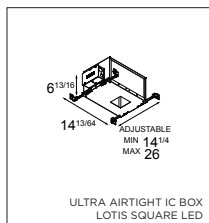

ACCESSORIES

HOUSINGS

IC BOX

US_12061803	IC BOX LOTIS SQUARE IP55 LED 500MA 120-277V
US_12061804	IC BOX LOTIS SQUARE IP55 LED 500MA 120-277V 0-10V
US_12062103	IC BOX LOTIS SQUARE LED 500MA 120-277V
US_12062104	IC BOX LOTIS SQUARE LED 500MA 120-277V 0-10V

ULTRA AIRTIGHT IC BOX

US_12061801	UAT IC BOX LOTIS SQUARE IP55 LED 500MA 120-277V
US_12061802	UAT IC BOX LOTIS SQUARE IP55 LED 500MA 120-277V 0-10V
US_12062101	UAT IC BOX LOTIS SQUARE LED 500MA 120-277V
US_12062102	UAT IC BOX LOTIS SQUARE LED 500MA 120-277V 0-10V

ECO LED