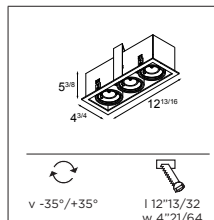

HALOGEN 12V

Mini ritm 3x MR16 GE

3X QR-CBC 51 | GU 5.3 | MAX. 50W

alu-black	US_10370905
complete white struc	US_10370909

! SUITABLE FOR DAMP LOCATIONS
! HAS TO BE USED WITH APPROPRIATE HOUSING (GEAR INCL.)