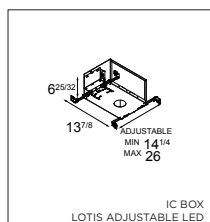

ACCESSORIES

HOUSINGS

IC BOX

US_12060303	IC BOX LOTIS IP55 LED 500MA 120-277V
US_12060304	IC BOX LOTIS IP55 LED 500MA 120-277V 0-10V
US_12060603	IC BOX LOTIS LED 500MA 120-277V
US_12060604	IC BOX LOTIS LED 500MA 120-277V 0-10V
US_12060903	IC BOX LOTIS ADJUSTABLE LED 500MA 120-277V
US_12060904	IC BOX LOTIS ADJUSTABLE LED 500MA 120-277V 0-10V

ULTRA AIRTIGHT IC BOX

US_12060301	UAT IC BOX LOTIS IP55 LED 500MA 120-277V
US_12060302	UAT IC BOX LOTIS IP55 LED 500MA 120-277V 0-10V
US_12060601	UAT IC BOX LOTIS LED 500MA 120-277V
US_12060602	UAT IC BOX LOTIS LED 500MA 120-277V 0-10V
US_12060901	UAT IC BOX LOTIS ADJUSTABLE LED 500MA 120-277V
US_12060902	UAT IC BOX LOTIS ADJUSTABLE LED 500MA 120-277V 0-10V

ECO LED