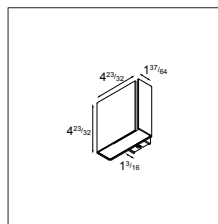

Split small LED

1X HIGH POWER LED INCL. 4.3W

TRAILING EDGE	WARM WHITE 2700K / CRI80+
black struc (gold interior)	US_12600032
black struc (white struc interior)	US_12600037
white struc (black interior)	US_12600029
white struc (gold interior)	US_12600089

! UL MARK PENDING
! INCLUDING BACK PLATE 4"X4" - PLASTER FINISH
! PLEASE ONLY USE 'B' TYPE BACK PLATES

ECO LED