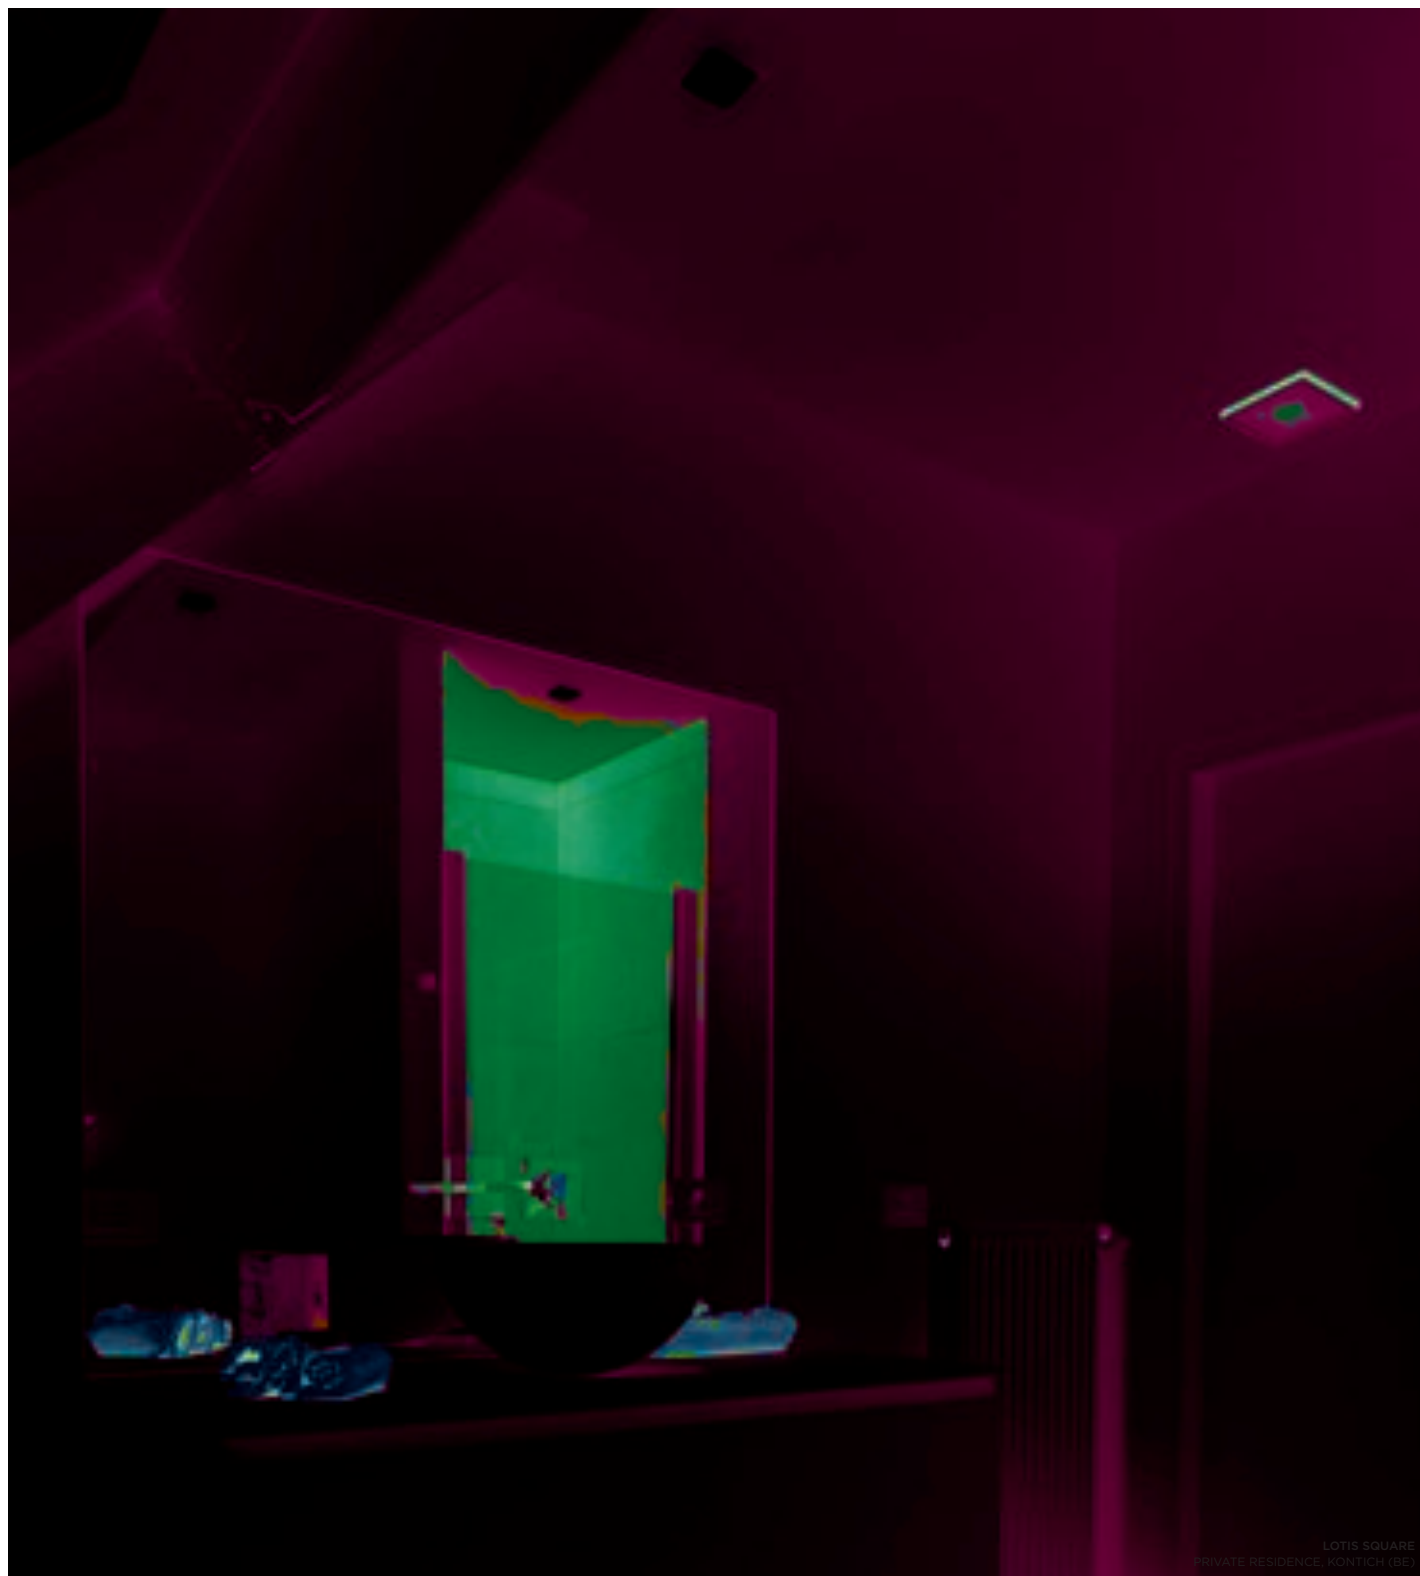

Lotis square

LOTIS SQUARE
PRIVATE RESIDENCE, KONTICH (BE)

LOTIS TUBED

Versatile spotlight

Lotis tubed is the surface mounted version of the standard Lotis recessed spot. The colored cylinder accommodates the Lotis spot. Lotis tubed is available in different heights. The largest size also comes in a suspended version. Combining both versions creates depth in your rooms and spices your interior. Lotis tubed allows you to play with color: go for a contrast between black, white and gold or choose a more uniform look instead.