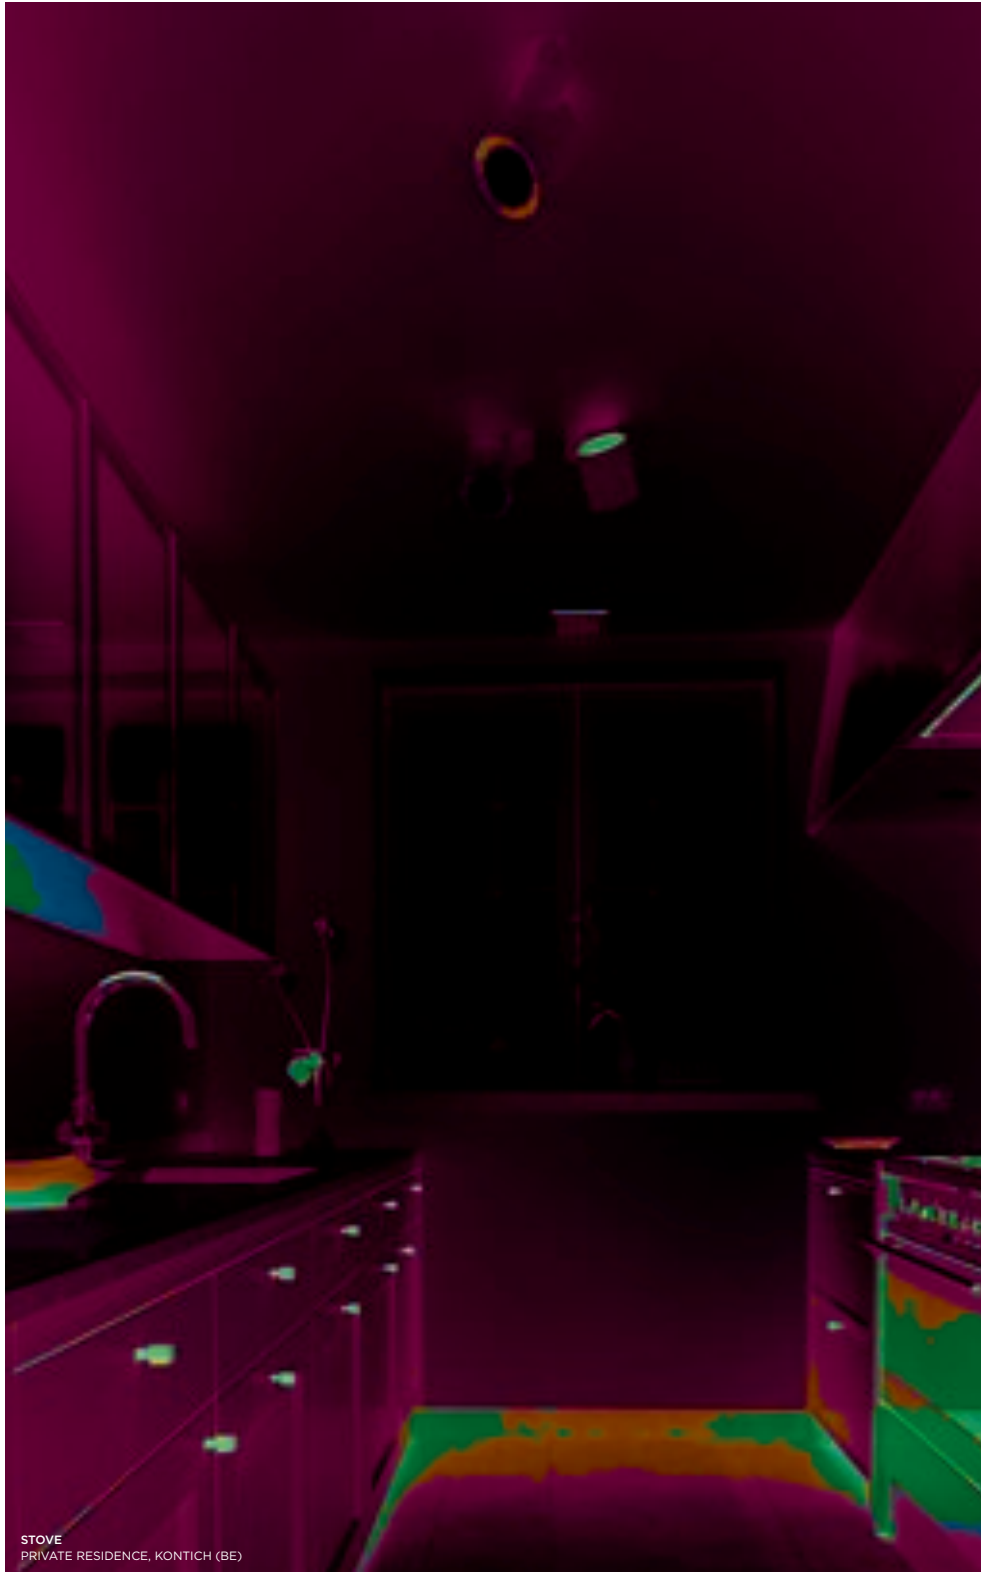

Stove

STOVE
PRIVATE RESIDENCE, KONTICH (BE)