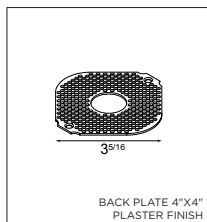

ACCESSORIES

BACK PLATES

US_12050030	BACK PLATE 4"X4" PLASTER FINISH (INCL. IN BOX)
US_12050130	BACK PLATE 3"X2" PLASTER FINISH
US_12051809	BACK PLATE 4"X4" / 3"X2" (!) WHITE STRUC

MOUNTING (SUSPENDED)

US_11340509	SUSPENSION KIT 13 FT. ! CONTAINS 3 STEEL CABLES, WHITE CONES & CANOPY AND 13 FT. (3X 18 AWG FEED) CORD