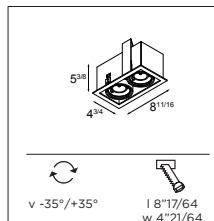

HALOGEN 12V

Mini ritm 2x MR16 GE

2X QR-CBC 51 | GU 5.3 | MAX. 50W

alu-black	US_10370805
complete white struc	US_10370809

! SUITABLE FOR DAMP LOCATIONS
! HAS TO BE USED WITH APPROPRIATE HOUSING (GEAR INCL.)