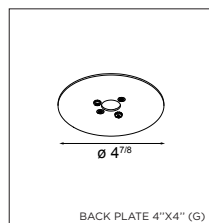

! SUITABLE FOR DAMP LOCATIONS
! INCLUDING BACK PLATE 4"X4" - PLASTER FINISH
! PLEASE ONLY USE 'F' TYPE BACK PLATES

Lotis tubed

ACCESSORIES

BACK PLATES

US_12050030	BACK PLATE 4"X4" PLASTER FINISH (INCL. IN BOX)
US_12050130	BACK PLATE 3"X2" PLASTER FINISH
US_12051409	BACK PLATE 4"X4" (G) WHITE STRUC
US_12051432	BACK PLATE 4"X4" (G) BLACK STRUC
US_12051509	BACK PLATE 3"X2" (G) WHITE STRUC
US_12051532	BACK PLATE 3"X2" (G) BLACK STRUC