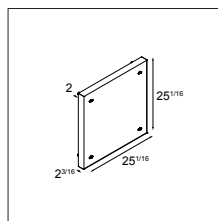

Square moon backlit IP40 TL5 4x 14/24W GI

4X T16 G5 14W