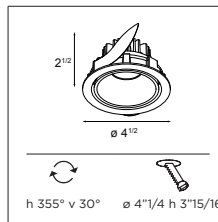

Smart lotis 115 adjustable LED GE

1X LED ARRAY INCL. 10.5W

	WARM WHITE 2700K / CRI90+		WARM WHITE 3000K / CRI90+	
	MEDIUM 25°	FLOOD 50°	MEDIUM 25°	FLOOD 50°
black struc	US_12781032	US_12781332	US_12781532	US_12781632
gold	US_12781046	US_12781346	US_12781546	US_12781646
white struc	US_12781009	US_12781309	US_12781509	US_12781609

! 3500K ON REQUEST
! SUITABLE FOR DAMP LOCATIONS
! CAN BE COMBINED WITH SMART MASK
! HAS TO BE USED WITH SURFACE BOX OR APPROPRIATE HOUSING (GI)