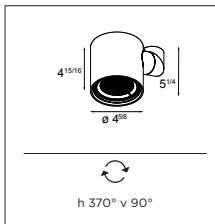

Stove LED GI

1X LED ARRAY INCL. 10.5W

0-10V	WARM WHITE 2700K / CRI90+
	MEDIUM 25°
black struc	US_11873132
white struc	US_11873109

! 3000K AND 3500K ON REQUEST
! DRY LOCATIONS ONLY
! INCLUDING BACK PLATE 4"X4" - PLASTER FINISH
! PLEASE ONLY USE 'M' TYPE BACK PLATES

ECO LED GI