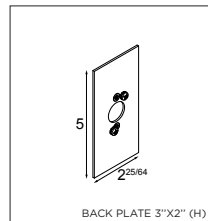

ACCESSORIES

BACK PLATES

US_12050030	BACK PLATE 4"X4" PLASTER FINISH (INCL. IN BOX)
US_12050130	BACK PLATE 3"X2" PLASTER FINISH
US_12051609	BACK PLATE 4"X4" (H) WHITE STRUC
US_12051632	BACK PLATE 4"X4" (H) BLACK STRUC
US_12051709	BACK PLATE 3"X2" (H) WHITE STRUC
US_12051732	BACK PLATE 3"X2" (H) BLACK STRUC