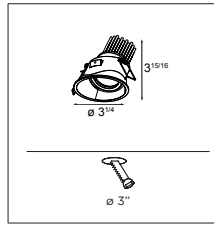

Asy lotis 82 LED GE

1X LED ARRAY INCL. 10.5W

	WARM WHITE 2700K / CRI90+	
	MEDIUM 20°	FLOOD 50°
alu	US_11456805	US_11456705
black	US_11456802	US_11456702
white struc	US_11456809	US_11456709

! 3000K ON REQUEST
! LAMP INCLINED AT 28° FROM VERTICAL AXIS
! SUITABLE FOR DAMP LOCATIONS
! HAS TO BE USED WITH APPROPRIATE HOUSING (LED GEAR INCL.)

ECO LED