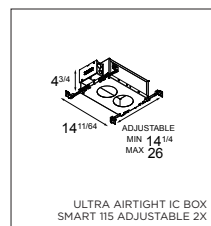

HOUSINGS

ULTRA AIRTIGHT IC BOX	
US_12066001	UAT IC BOX SMART 115 A LED 0-10V 500MA
US_12066101	UAT IC BOX SMART 2X 115 A LED 0-10V 500MA
US_12066201	UAT IC BOX SMART 115 LED 0-10V 500MA

SMART SURFACE BOX