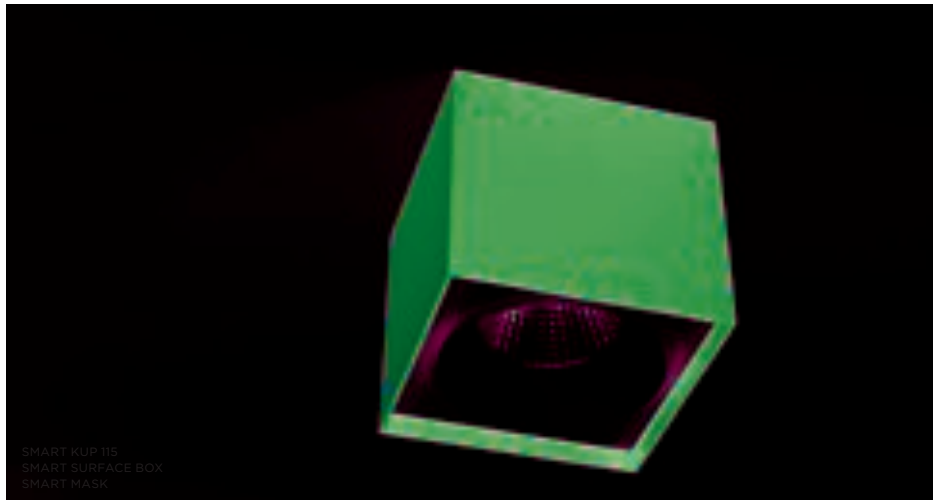

Smart kup 115

ACCESSORIES

SMART MASK

MASK 115

US_12810009 SMART MASK 115 1X WHITE STRUC

US_12810032 SMART MASK 115 1X BLACK STRUC

US_12810046 SMART MASK 115 1X GOLD

US_12810109 SMART MASK 115 2X WHITE STRUC

US_12810132 SMART MASK 115 2X BLACK STRUC

US_12810046 SMART MASK 115 2X GOLD