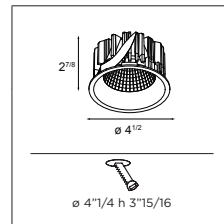

Smart lotis 115 LED GE

1X LED ARRAY INCL. 16.25W

	WARM WHITE 2700K / CRI90+			WARM WHITE 3000K / CRI90+		
	SPOT 15°	MEDIUM 25°	FLOOD 40°	SPOT 15°	MEDIUM 25°	FLOOD 40°
black struc	US_12751232	US_12751032	US_12751332	US_12751432	US_12751532	US_12751632
gold	US_12751246	US_12751046	US_12751346	US_12751446	US_12751546	US_12751646
white struc	US_12751209	US_12751009	US_12751309	US_12751409	US_12751509	US_12751609

! UL FOR CANADA PENDING
! 3500K ON REQUEST
! SUITABLE FOR DAMP LOCATIONS
! CAN BE COMBINED WITH SMART MASK
! HAS TO BE USED WITH SURFACE BOX OR APPROPRIATE HOUSING (GI)

ECO LED