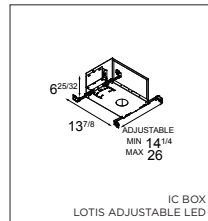

ACCESSORIES

HOUSINGS

IC BOX

US_12060603	IC BOX LOTIS LED 500MA 120-277V
US_12060604	IC BOX LOTIS LED 500MA 120-277V 0-10V
US_12060903	IC BOX LOTIS ADJUSTABLE LED 500MA 120-277V
US_12060904	IC BOX LOTIS ADJUSTABLE LED 500MA 120-277V 0-10V

ULTRA AIRTIGHT IC BOX

US_12060601	UAT IC BOX LOTIS LED 500MA 120-277V
US_12060602	UAT IC BOX LOTIS LED 500MA 120-277V 0-10V
US_12060901	UAT IC BOX LOTIS ADJUSTABLE LED 500MA 120-277V
US_12060902	UAT IC BOX LOTIS ADJUSTABLE LED 500MA 120-277V 0-10V

ECO LED