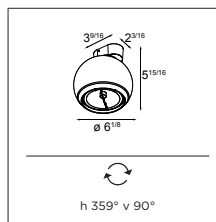

HALOGEN 12V | GI

Bolster foot AR111 GI

1X QR-LP III | G53 | MAX. 35W

black struc	US_11050332
chrome	US_11050307
white struc	US_11050309

! DRY LOCATIONS ONLY
! INCLUDING BACK PLATE 4"X4" - PLASTER FINISH
! PLEASE ONLY USE 'D' TYPE BACK PLATES