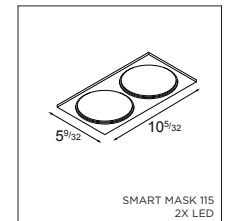

! 3500K ON REQUEST
! SUITABLE FOR DAMP LOCATIONS
! CAN BE COMBINED WITH SMART MASK
! HAS TO BE USED WITH SURFACE BOX OR APPROPRIATE HOUSING (GI)

Smart cake 115

ACCESSORIES

SMART MASK

MASK 115

US_12810009	SMART MASK 115 1X WHITE STRUC
US_12810032	SMART MASK 115 1X BLACK STRUC
US_12810046	SMART MASK 115 1X GOLD
US_12810109	SMART MASK 115 2X WHITE STRUC
US_12810132	SMART MASK 115 2X BLACK STRUC
US_12810046	SMART MASK 115 2X GOLD