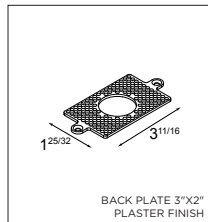

ACCESSORIES

BACK PLATES

US_12050030	BACK PLATE 4"X4" PLASTER FINISH (INCL. IN BOX)
US_12050130	BACK PLATE 3"X2" PLASTER FINISH
US_12050209	BACK PLATE 4"X4" (A) WHITE STRUC
US_12050232	BACK PLATE 4"X4" (A) BLACK STRUC
US_12050309	BACK PLATE 3"X2" (A) WHITE STRUC
US_12050332	BACK PLATE 3"X2" (A) BLACK STRUC

ECO LED GI