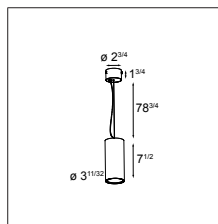

Lotis tubed suspension LED GI

1X LED ARRAY INCL. 10,5W

1-10V	WARM WHITE 2700K / CRI90+	
	MEDIUM 25°	FLOOD 50°
black struc (gold interior)	US_11458632	US_11458732
black struc (white struc interior)	US_11458637	US_11458737
white struc (black interior)	US_11458629	US_11458729
white struc (gold interior)	US_11458689	US_11458789
white struc (white struc interior)	US_11458609	US_11458709

! 3000K ON REQUEST
! DRY LOCATIONS ONLY
! INCLUDING BACK PLATE 4"X4" - PLASTER FINISH
! PLEASE ONLY USE 'G' TYPE BACK PLATES

HALOGEN 120V