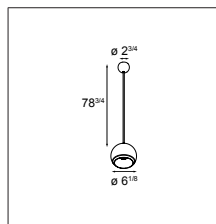

HALOGEN 120V

Bolster suspension GU10

1X QPAR 16-20 | GU10 | MAX. 35W

black struc	US_11050832
chrome	US_11050807
white struc	US_11050809

! DRY LOCATIONS ONLY
! INCLUDING BACK PLATE 4"X4" - PLASTER FINISH
! PLEASE ONLY USE 'L' TYPE BACK PLATES