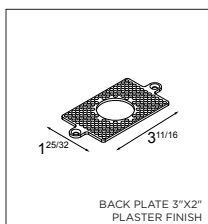

SPLIT LARGE

ACCESSORIES

BACK PLATES

US_12050030	BACK PLATE 4"X4" PLASTER FINISH (INCL. IN BOX)
US_12050130	BACK PLATE 3"X2" PLASTER FINISH
US_12050409	BACK PLATE 4"X4" (B) WHITE STRUC
US_12050432	BACK PLATE 4"X4" (B) BLACK STRUC
US_12050509	BACK PLATE 3"X2" (B) WHITE STRUC
US_12050532	BACK PLATE 3"X2" (B) BLACK STRUC