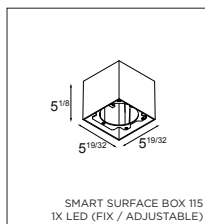

HOUSINGS

ULTRA AIRTIGHT IC BOX

US_12066001	UAT IC BOX SMART 115 A LED 0-10V 500MA
US_12066101	UAT IC BOX SMART 2X 115 A LED 0-10V 500MA
US_12066201	UAT IC BOX SMART 115 LED 0-10V 500MA

SMART SURFACE BOX

SURFACE BOX 115 - GEAR INCLUDED

! DO NOT FORGET TO ORDER SMART MASK

US_12803009	SURFACE BOX 115 1X LED (ADJUSTABLE) 1-10V GI WHITE STRUC
US_12803032	SURFACE BOX 115 1X LED (ADJUSTABLE) 1-10V GI BLACK STRUC
US_12803109	SURFACE BOX 115 1X LED (FIX) 1-10V GI WHITE STRUC
US_12803132	SURFACE BOX 115 1X LED (FIX) 1-10V GI BLACK STRUC
US_12804009	SURFACE BOX 115 2X LED (ADJUSTABLE) 1-10V GI WHITE STRUC
US_12804032	SURFACE BOX 115 2X LED (ADJUSTABLE) 1-10V GI BLACK STRUC
US_12804109	SURFACE BOX 115 2X LED (FIX) 1-10V GI WHITE STRUC
US_12804132	SURFACE BOX 115 2X LED (FIX) 1-10V GI BLACK STRUC

ECO LED

Smart kup 115 LED GE

1X LED ARRAY INCL. 16.25W

	WARM WHITE 2700K / CRI90+			WARM WHITE 3000K / CRI90+		
	SPOT 15°	MEDIUM 25°	FLOOD 40°	SPOT 15°	MEDIUM 25°	FLOOD 40°
black struc	US_12761232	US_12761032	US_12761332	US_12761432	US_12761532	US_12761632
gold	US_12761246	US_12761046	US_12761346	US_12761446	US_12761546	US_12761646
white struc	US_12761209	US_12761009	US_12761309	US_12761409	US_12761509	US_12761609

! UL FOR CANADA PENDING
! 3500K ON REQUEST
! SUITABLE FOR DAMP LOCATIONS
! CAN BE COMBINED WITH SMART MASK
! HAS TO BE USED WITH SURFACE BOX OR APPROPRIATE HOUSING (GI)

ECO LED

Smart kup 115 adjustable LED GE

1X LED ARRAY INCL. 10.5W

	WARM WHITE 2700K / CRI90+		WARM WHITE 3000K / CRI90+	
	MEDIUM 25°	FLOOD 50°	MEDIUM 25°	FLOOD 50°
black struc	US_12791032	US_12791332	US_12791532	US_12791632
gold	US_12791046	US_12791346	US_12791546	US_12791646
white struc	US_12791009	US_12791309	US_12791509	US_12791609