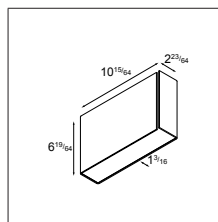

Split large LED

2X HIGH POWER LED INCL. 4.3W

TRAILING EDGE	WARM WHITE 2700K / CRI80+
black struc (gold interior)	US_12604132
black struc (white struc interior)	US_12604137
white struc (black interior)	US_12604129
white struc (gold interior)	US_12604189

! UL MARK PENDING
! INCLUDING BACK PLATE 4"X4" - PLASTER FINISH
! PLEASE ONLY USE 'B' TYPE BACK PLATES