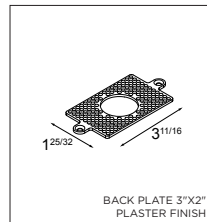

ACCESSORIES

BACK PLATES

US_12050030	BACK PLATE 4"X4" PLASTER FINISH (INCL. IN BOX)
US_12050130	BACK PLATE 3"X2" PLASTER FINISH
US_12051209	BACK PLATE 4"X4" (F) WHITE STRUC
US_12051232	BACK PLATE 4"X4" (F) BLACK STRUC
US_12051309	BACK PLATE 3"X2" (F) WHITE STRUC
US_12051332	BACK PLATE 3"X2" (F) BLACK STRUC

ECO LED GI