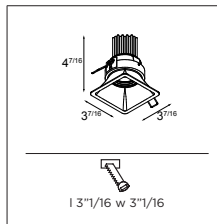

Lotis square LED GE

1X LED ARRAY INCL. 10.5W

0.84 500mA ▲ cUL US LISTED

	WARM WHITE 2700K / CRI90+	
	MEDIUM 25°	FLOOD 50°
black	US_12612202	US_12612502
white struc	US_12612209	US_12612509

! 3000K ON REQUEST
! SUITABLE FOR DAMP LOCATIONS
! HAS TO BE USED WITH APPROPRIATE HOUSING (LED GEAR INCL.)