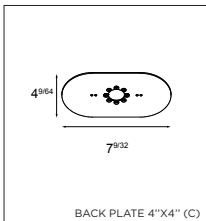

ACCESSORIES

BACK PLATES

US_12050030	BACK PLATE 4"X4" PLASTER FINISH (INCL. IN BOX)
US_12050130	BACK PLATE 3"X2" PLASTER FINISH
US_12050609	BACK PLATE 4"X4" (C) WHITE STRUC
US_12050632	BACK PLATE 4"X4" (C) BLACK STRUC
US_12052809	BACK PLATE 4"X4" (N) WHITE STRUC
US_12052832	BACK PLATE 4"X4" (N) BLACK STRUC
US_12052909	BACK PLATE 3"X2" (N) WHITE STRUC
US_12052932	BACK PLATE 3"X2" (N) BLACK STRUC

ECO LED GI