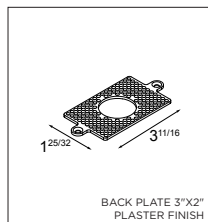

ACCESSORIES

BACK PLATES

US_12050030	BACK PLATE 4"X4" PLASTER FINISH (INCL. IN BOX)
US_12050130	BACK PLATE 3"X2" PLASTER FINISH
US_12052609	BACK PLATE 4"X4" (M) WHITE STRUC
US_12052632	BACK PLATE 4"X4" (M) BLACK STRUC
US_12052709	BACK PLATE 3"X2" (M) WHITE STRUC
US_12052732	BACK PLATE 3"X2" (M) BLACK STRUC

ECO LED GI