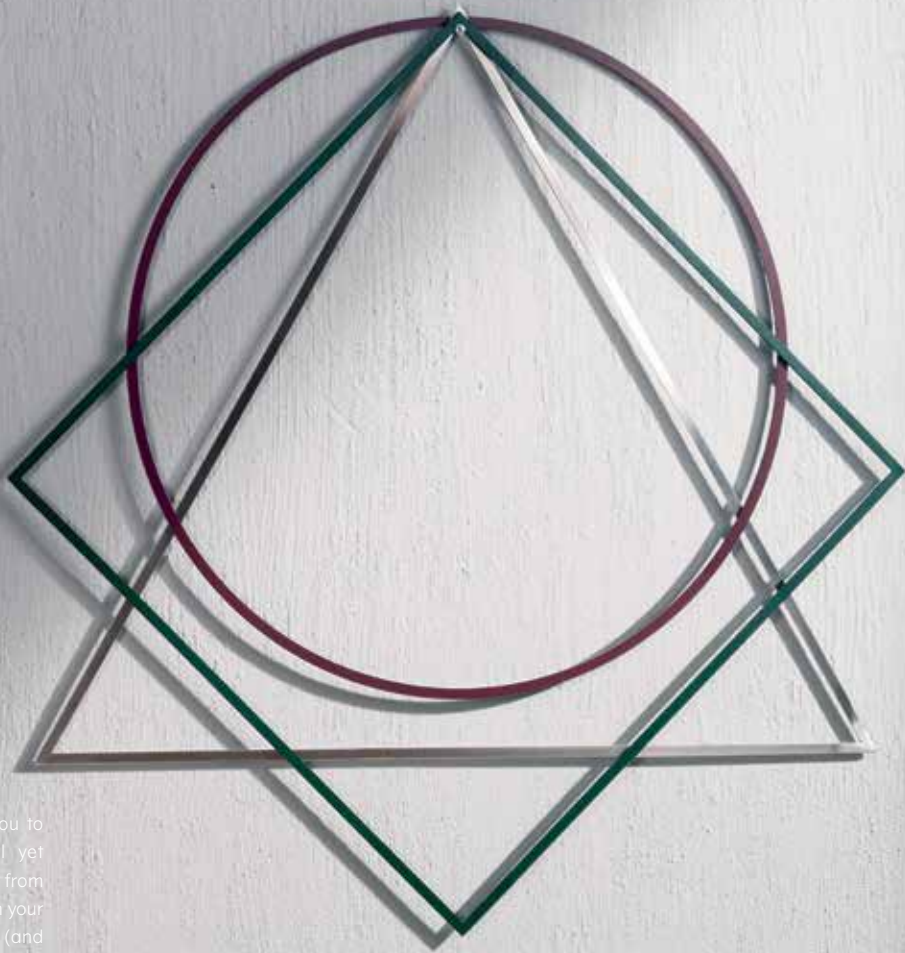

Still

Is it art or design? We'll leave that to you to contemplate as you enjoy this playful yet elegant series of 3 graphic shapes from designer Anne Boysen. Create a still life on your wall or mantelpiece. Warning: arranging (and rearranging!) is utterly addictive.

Still, Round
by Anne Boysen

Details
Ø: 62,5 cm

Black / 7510539
Material: Powder coated steel

Purple / 7510749
Material: Powder coated steel

Still, Triangle
by Anne Boysen

Details
H: 69 cm, W: 80 cm

Brushed stainless steel / 7500039
Material: Stainless steel

Still, Square
by Anne Boysen

Details
H: 60 cm, W: 60 cm

Dark green / 7520479
Material: Powder coated steel

White / 7520639
Material: Powder coated steel