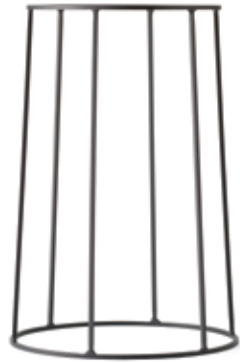

Brass / 9000829  
Material: Brass plated steel 

**Norm Wire Bowl**

by Norm Architects

**Details**

H: 10 cm, Ø: 25 cm

Chrome / 9100039  
Material: Chrome plated steel 

Copper / 9100239  
Material: Copper plated steel 

H: 31 cm, W: 23 cm, D: 7 cm

Black / 4801539  
Material: Plastic, ash, PP and horse hair 

White / 4801639  
Material: Plastic, ash, PP and horse hair 

Grow Pot

**Grow Pot w. Wooden Board**  
by Hallgeir Homstvedt

**Details**  
H: 15 cm, W: 40 cm, D: 12 cm

Black / 4527539  
Material: Terracotta and oak

**Wire Pot**  
by Norm Architects

**Details**  
H: 17 cm, Ø: 23 cm

Black / 4774539  
Material: Powder coated steel and silicone

White / 4774639  
Material: Powder coated steel and silicone

**Wire Base, 202**  
by Norm Architects

**Details**  
H: 20 cm, Ø: 23 cm

Black / 4770539  
Material: Powder coated steel

White / 4770639  
Material: Powder coated steel