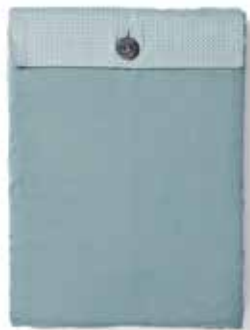

GoodNorm (NO), L
by Norm Architects

Details

Duvet: 140x220 cm, Pillow: 70x50 cm

Ash / 4943119
Material: 100% washed cotton sateen

Carbon / 4943129
Material: 100% washed cotton sateen

Cool grey / 4943179
Material: 100% washed cotton sateen

Nude / 4943369
Material: 100% washed cotton sateen

Moss green / 4943469
Material: 100% washed cotton sateen

Storm / 4943769
Material: 100% washed cotton sateen

Good Norm

GoodNorm (SE), S
by Norm Architects

Details

Duvet: 150x210 cm, Pillow: 60x50 cm

Ash / 4944119
Material: 100% washed cotton sateen

Carbon / 4944129
Material: 100% washed cotton sateen

Cool grey / 4944179
Material: 100% washed cotton sateen

Nude / 4944369
Material: 100% washed cotton sateen

Moss green / 4944469
Material: 100% washed cotton sateen

Storm / 4944769
Material: 100% washed cotton sateen