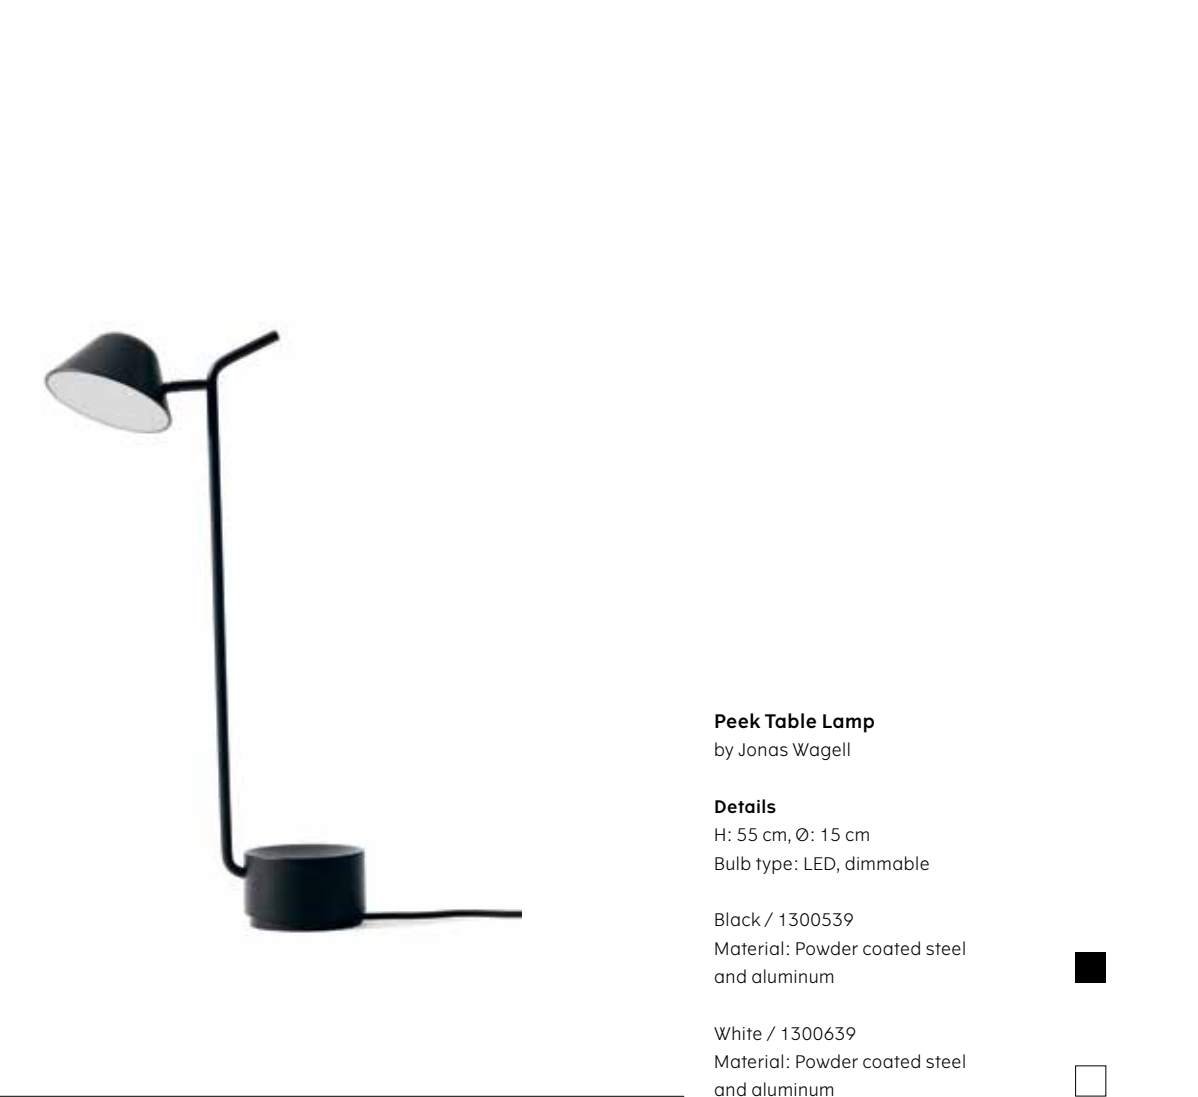

Details
H: 19 cm, Ø 20 cm
Bulb type: E27, dimmable

Black / 1850139
Material: Ceramic, coloured glass,
brass, textile cord with dimmer

JWDA Concrete Lamp
by Jonas Wagell

Details
H: 29 cm, Ø: 17 cm
Bulb type: G9, dimmable

Light grey/Brass / 1800129
Material: Concrete, brass and glass

Dark grey/Steel / 1800159
Material: Concrete, stainless steel
and glass

Bollard Lamp

Bollard Lamp
by Shane Schneck

Details
H: 13 cm, Ø: 11 cm
Bulb type: GU 10

Carbon / 1400129
Material: Silicone

Ash / 1400189
Material: Silicone

Dark green / 1400499
Material: Silicone

Black / 1400539
Material: Silicone

Purple / 1400749
Material: Silicone

Peek Table Lamp
by Jonas Wagell

Details
H: 50 cm Ø 30 cm,
Bulb type: E27, dimmable

White / 1350639
Material: Powder coated steel

Menu A/S
Kongevejen 2
DK-3480 Fredensborg
T: +45 4840 6100
press@menu.as
www.menu.as

Art. no. 2001