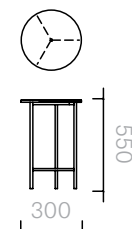

Side Table
Diameter 30 × 55H cm

Designer: Nika Zupanc
Collection III

Table available with
either lacquered iron or
acid treated iron legs,
and a Carrara marble top.

Please contact us to
find out more about the
available lacquer colour
options.

RAL
CLASSIC

The diagrams are
shown in millimetres

www.se-london.com