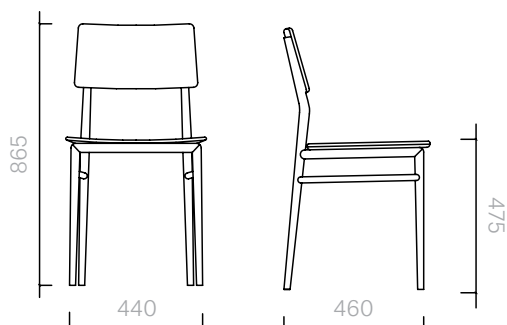

The diagrams are
shown in millimetres
www.se-london.com

18
Chairs
Olympia Stool

Chair
82W × 34D × 45H cm

Designer: Nika Zupanc
Collection III

Top available in lacquered
steel.

Legs available in either
polished brass, lacquered
steel or acid stained iron.

19
Chairs
Past In Present

Chair
44W × 46D × 86.5H cm

Designer: Damien
Langlois-Meurinne
Collection I

High gloss lacquered
beech frame.

Lacquered wood frame.
Please contact us to
find out more about the
lacquer colour options.

Above Product:
Chair in black lacquer ref:
Sé Classic Black.

The diagrams are
shown in millimetres

www.se-london.com

20
Chairs
Stay Dining Chair

Chair
43W × 57D × 100H cm

Designer: Nika Zupanc
Collection III