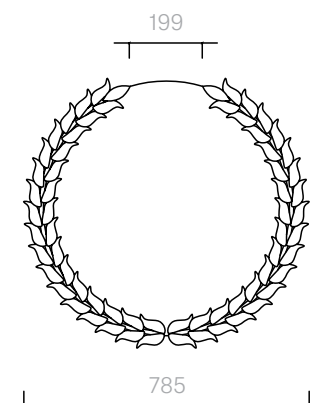

Mirror
Diameter 78.5cm

Designer: Nika Zupanc
Collection III

Mirror with a ceramic
frame available in a choice
of colour & metal glaze
options.

Please contact us to
find out more about the
available ceramic colour
and metal glaze options.

Above Product:
Glossy Gold.

The diagrams are
shown in millimetres

www.se-london.com