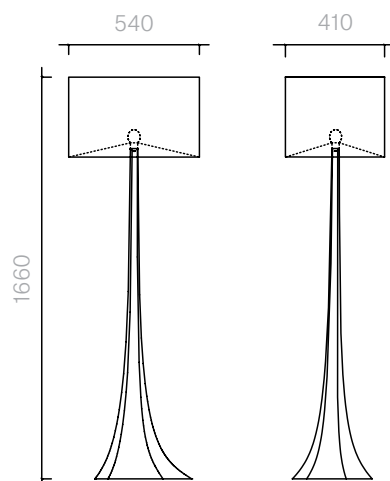

Floor Lamp
54W × 410D × 166H cm

Designer: Damien
Langlois-Meurinne
Collection I

Ceramic table lamp and
floor lamp available in a
choice of colour or metal
glazes.

Please contact us to
find out more about the
available ceramic colour
and metal glaze options.

Above Product:
Glossy White.

The diagrams are
shown in millimetres
www.se-london.com