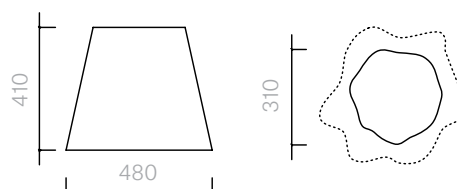

The diagrams are
shown in millimetres
www.se-london.com