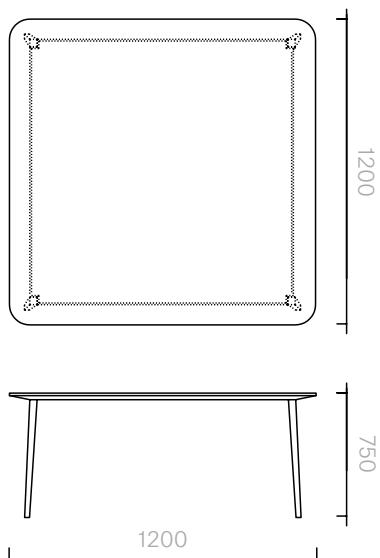

Table
120W × 120D × 75H cm

Designer: Nika Zupanc
Collection III

Lacquered table with a veneered top, and polished brass edge.

Please contact us to find out more about the available lacquer colour and veneer options.

Above Product:
Table lacquered in colour ref: Sé Chic Green with a Frake veneered top.

The diagrams are shown in millimetres
www.se-london.com