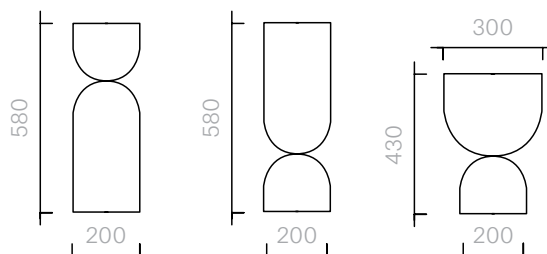

The diagrams are
shown in millimetres
www.se-london.com

83
Tables
Time Piece
Ceramic

Side Tables
Diameter 20 × 58H cm
Diameter 30 × 43H cm

Designer: Jaime Hayon
Collection II

Ceramic side table
available in a choice
of colours and metallic
finishes.

84
Tables
Time Piece
Lacquered

Side Tables
Diameter 30 × 43H cm
Diameter 20 × 58H cm

Designer: Jaime Hayon
Collection II

Lacquered wood side
table.

Please contact us to
find out more about the
available lacquer colour
options.

The diagrams are
shown in millimetres

www.se-london.com

OTHERS

86
Storage
Whisper Box

Box
26.9W × 26.9D × 22.4H cm

Designer: Nika Zupanc
Collection III

Ceramic box available in
a choice of ceramic colour
and metal glazes.