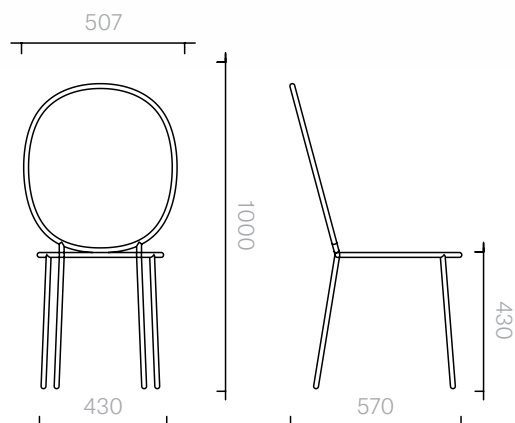

Chair
43W × 57D × 100H cm

Designer: Nika Zupanc
Collection III

Seat and back upholstered in customer's own material or leather. Powder coated steel frame.

Please contact us to find out more about the colour options for the powder coating of the steel frame.

Upholstered in a selection of Dedar's Adamo & Eva velvet. Frame in Gold powder coating.

The diagrams are shown in millimetres
www.se-london.com