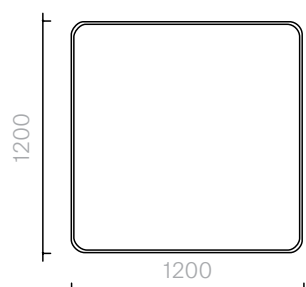

65
Tables
Flute

Table
120W × 120D × 75H cm

Designer: Jaime Hayon
Collection II

Lacquered table with
a veneered top.

Please contact us to
find out more about the
available lacquer colour and
vener options.

Above Product:
Table lacquered in colour
ref: RAL 7003 with a dark
sycamore veneered top.

The diagrams are
shown in millimetres
www.se-london.com