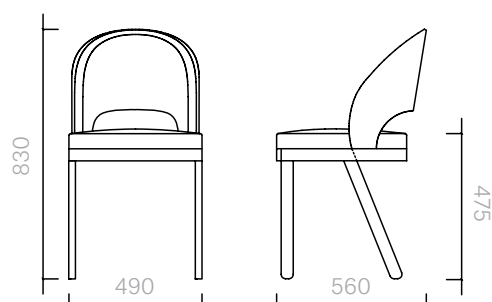

Chair
49W × 56D × 83H cm

Designer: Damien
Langlois-Meurinne
Collection I

Frame upholstered in
a choice of leathers or
fabrics.

Legs available in either
polished stainless steel
or lacquered steel.

Please contact us to
find out more about the
lacquer colour options
for the steel leg option.

Above Product:
Upholstered in bespoke
leather, legs lacquered
in bespoke colour.

The diagrams are
shown in millimetres
www.se-london.com