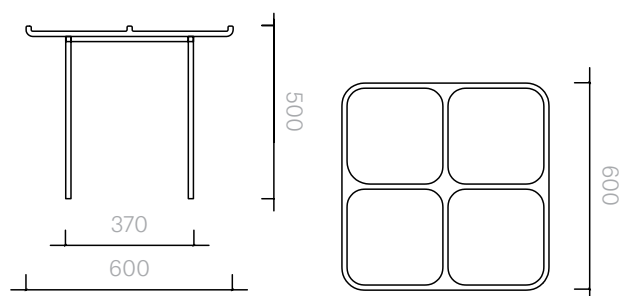

Side Table
60W × 60D × 50H cm

Designer: Nika Zupanc
Collection III

Table top available in a
choice of ceramic colour
glaze.

Legs available in either
polished brass, lacquered
iron, or acid stained iron.

Please contact us to
find out more about
the available ceramic
colour and metal
glaze options and the
lacquer colour options.

The diagrams are
shown in millimetres

www.se-london.com

75
Tables
Olympia Side Table

Side Table
60W × 60D × 50H cm

Designer: Nika Zupanc
Collection III

Table top available in a
choice of ceramic colour
glaze.