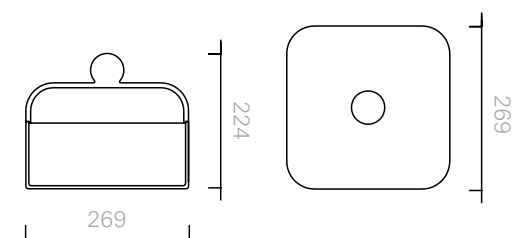

Box
26.9W × 26.9D × 22.4H cm

Designer: Nika Zupanc
Collection III

Ceramic box available in
a choice of ceramic colour
and metal glazes.

Please contact us to
find out more about the
available ceramic colour
and metal glaze options.

Above Product:
Glossy White exterior
with Glossy Gold
interior and handle.

The diagrams are
shown in millimetres
www.se-london.com