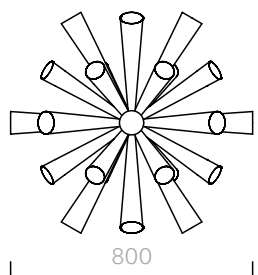

The diagrams are
shown in millimetres

www.se-london.com

29
Lighting
Young Tree
Floor Lamp

Floor Lamp
54W × 410D × 166H cm

Designer: Damien
Langlois-Meurinne
Collection I

Ceramic table lamp and
floor lamp available in a
choice of colour or metal
glazes.