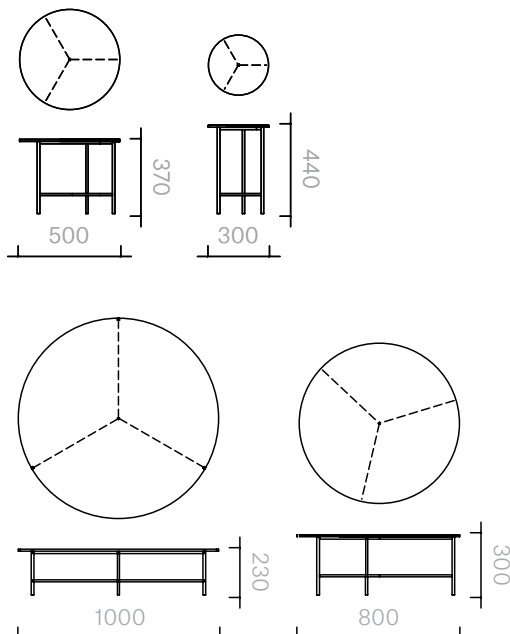

77
 Tables
 Smoke Tables

Tables
 Diameter 30 × 44H cm
 Diameter 50 × 37H cm
 Diameter 80 × 30H cm
 Diameter 100 × 23H cm

Designer: Nika Zupanc
 Collection III

Table available with
 either lacquered iron or
 acid treated iron legs,
 and a Carrara marble top.

Please contact us to
 find out more about the
 available lacquer colour
 options.

The diagrams are
 shown in millimetres
www.se-london.com

78
Tables
Smoke Side Table

Side Table
Diameter 30 × 55H cm

Designer: Nika Zupanc
Collection III