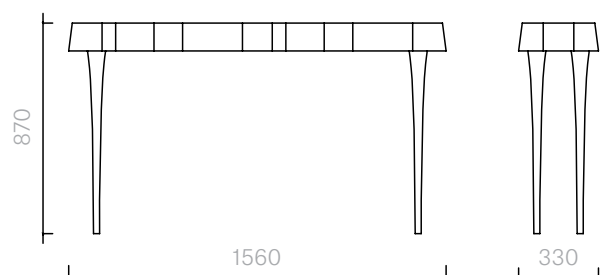

77
 Tables
 Smoke Tables

Tables
 Diameter 30 × 44H cm
 Diameter 50 × 37H cm
 Diameter 80 × 30H cm
 Diameter 100 × 23H cm

Designer: Nika Zupanc
 Collection III

Table available with
 either lacquered iron or
 acid treated iron legs,
 and a Carrara marble top.