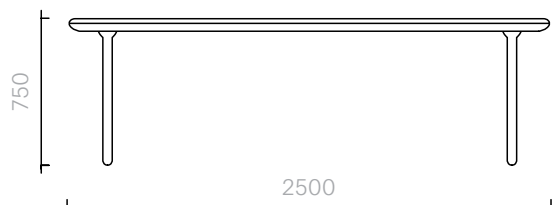

Table
250W × 110D × 75H cm

Designer: Jaime Hayon
Collection II

Lacquered table
available with either a
glass or veneered top.

Please contact us to
find out more about the
available lacquer colour
and veneer options.

Table lacquered in
bespoke purple with
a glass top.

RAL
CLASSIC

The diagrams are
shown in millimetres

www.se-london.com