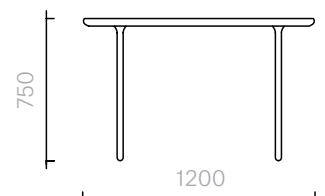

65
Tables
Flute

Table
120W × 120D × 75H cm

Designer: Jaime Hayon
Collection II

Lacquered table with
a veneered top.

Please contact us to
find out more about the
available lacquer colour and
vener options.

Above Product:
Table lacquered in colour
ref: RAL 7003 with a dark
sycamore veneered top.

The diagrams are
shown in millimetres
www.se-london.com