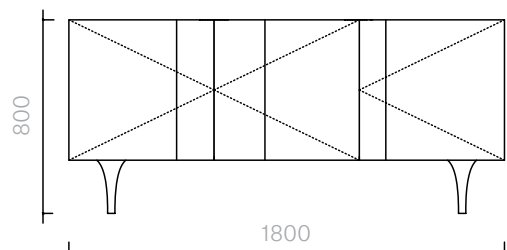

The diagrams are
shown in millimetres
www.se-london.com

TABLES

59
Tables
Bala Hi

Side Table
Diameter 30 × 45H cm

Designer: Jaime Hayon
Collection II

Ceramic side table
available in a choice
of ceramic colour and
metal glazes with
a Carrara marble top.