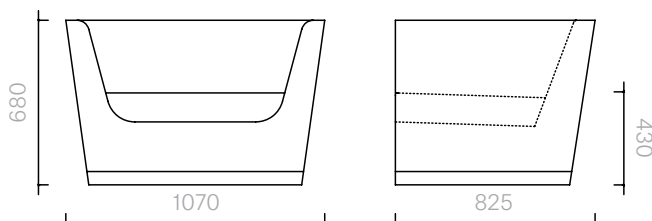

Armchair
107W × 82.5D × 68H cm

Designer: Damien
Langlois-Meurinne
Collection I

Frame upholstered in
a choice of leathers or
fabrics.

Please contact us to
find out more about the
lacquer colour options
for the wooden base.

Above Product:
Upholstered in Sé leather,
base lacquered in ref:
RAL 9003

The diagrams are
shown in millimetres
www.se-london.com