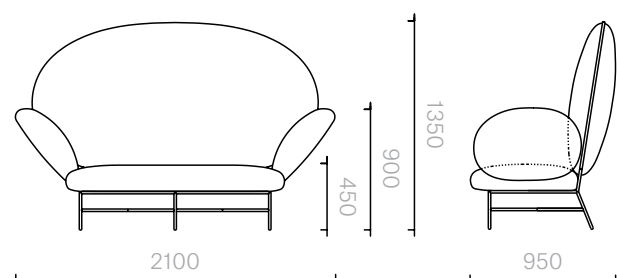

Armchair
210W × 95D × 135H cm

Designer: Nika Zupanc
Collection III

Seat and back upholstered
in a choice of leather or
fabrics.

Powder coated steel
frame.

Please contact us to find
out more about the colour
options for the powder
coating of the steel legs.

Above Product:
Upholstered in TBC,
Frame in Gold powder
coating.

The diagrams are
shown in millimetres
www.se-london.com