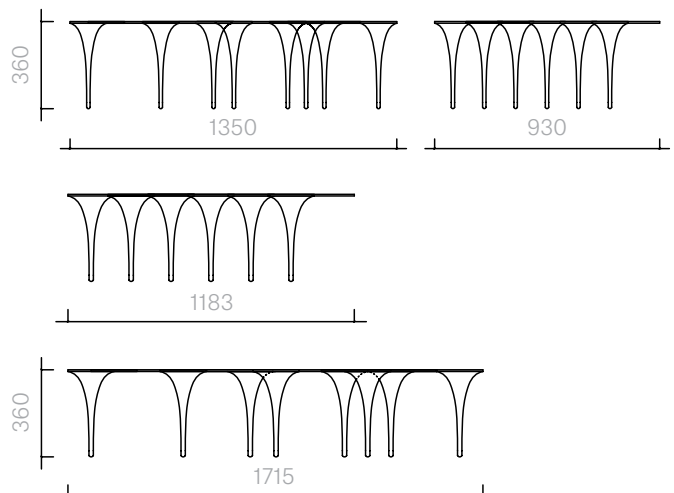

Coffee Table
135W × 93D × 36H cm
171W × 118D × 36H cm

Designer: Damien
Langlois-Meurinne
Collection I

Lacquered steel coffee
table available in a
choice of colours.

Please contact us to
find out more about the
available lacquer colour
options.

Above Product:
Coffee table lacquered
in bespoke colour.

The diagrams are
shown in millimetres
www.se-london.com