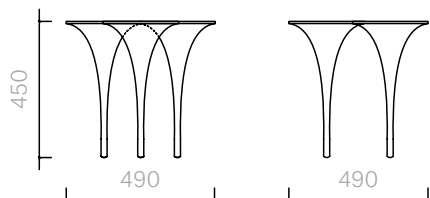

www.se-london.com

I Only Have Eyes For You Lacquered

Side Table
49W x 49D x 45H cm

Designer: Damien
Langlois-Meurinne
Collection I

Lacquered steel side
table available in a
choice of colours.

Please contact us to
find out more about the
available lacquer colour
options.

Above Product:
Side Table lacquered
in ref: Sé Classic White

The diagrams are
shown in millimetres

www.se-london.com

Olympia Dressing Table

Mirror Table
116W × 60D × 155.5H cm

Designer: Nika Zupanc
Collection III