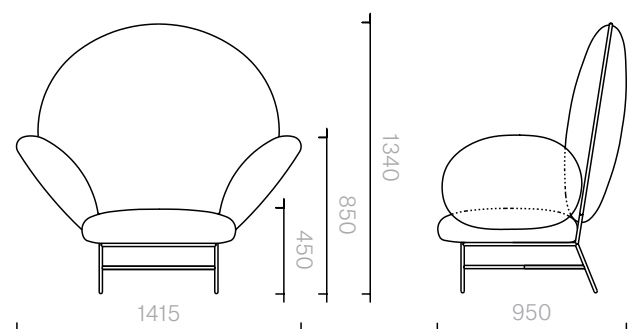

Armchair
141.5W × 95D × 134H cm

Designer: Nika Zupanc
Collection III

Seat and back upholstered
in a choice of leather or
fabrics. Powder coated
steel frame.

Please contact us to find
out more about the colour
options for the powder
coating of the steel legs.

Above Product:
Upholstered in TBC,
Frame in Gold powder
coating.

The diagrams are
shown in millimetres
www.se-london.com