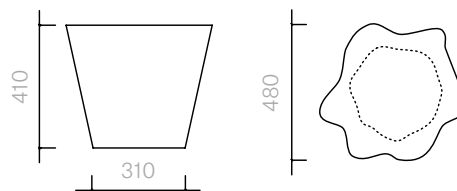

The diagrams are
shown in millimetres
www.se-london.com