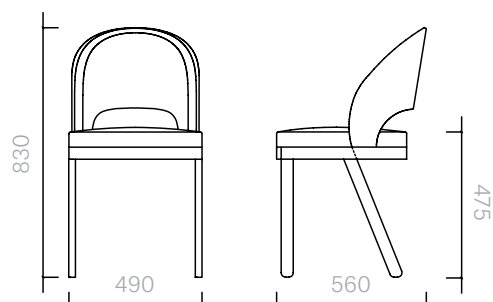

Chair
49W × 56D × 83H cm

Designer: Damien
Langlois-Meurinne
Collection I

Frame upholstered in
a choice of leathers or
fabrics.

Legs available in either
lacquered or dark stained
beech.

Please contact us to
find out more about the
lacquer colour options
for the wooden leg option

Above Product:
Upholstered in bespoke
leather, legs lacquered in
bespoke colour to match
colour of the leather.

The diagrams are
shown in millimetres

www.se-london.com