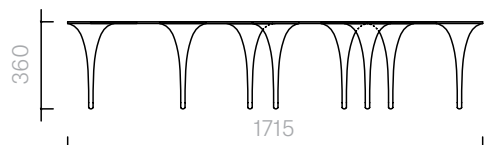

www.se-london.com

I Only Have Eyes For You Lacquered

Side Table
49W x 49D x 45H cm

Designer: Damien
Langlois-Meurinne
Collection I

Lacquered steel side
table available in a
choice of colours.

Please contact us to
find out more about the
available lacquer colour
options.