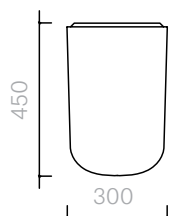

Side Table
Diameter 30 × 45H cm

Designer: Jaime Hayon
Collection II

Ceramic side table
available in a choice
of ceramic colour and
metal glazes with a
glass top and Glossy
Gold Interior.

Please contact us
to find out more
about the available
ceramic colour and
metal glaze options.

Above Product:
Table base in ref:
Glossy White with
glass top and Glossy
Gold interior.

The diagrams are
shown in millimetres
www.se-london.com