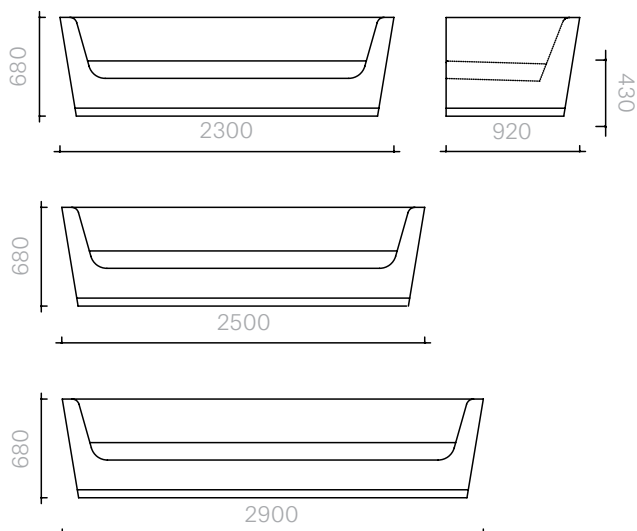

Sofa
230W × 92D × 68H cm
250W × 92D × 68H cm
290W × 92D × 68H cm

Designer: Damien
Langlois-Meurinne
Collection I

Frame upholstered in
a choice of leathers or
fabrics.

Please contact us to
find out more about the
lacquer colour options for
the wooden base.

Above Product:
Upholstered in Sé leather,
base lacquered in ref:
RAL 9003

The diagrams are
shown in millimetres
www.se-london.com