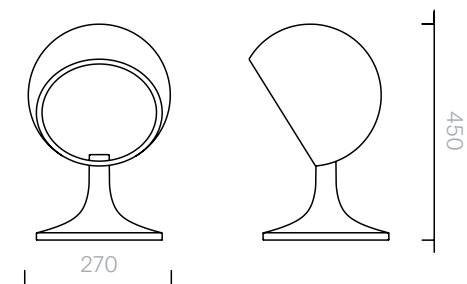

The diagrams are
shown in millimetres

www.se-london.com

27
Lighting
Trophy Table Lamp

Table Lamp
Diameter 27 × 45H cm

Designer: Nika Zupanc
Collection III

Ceramic table lamp
with glossy gold interior.

Please contact us to
find out more about the
available ceramic colour
and metal glaze options.

Above Product:
Satin White with interior
Glossy Gold.

The diagrams are
shown in millimetres
www.se-london.com

28
Lighting
We Are All Made Of Stars

Chandelier
Diameter 80 cm

Designer: Damien
Langlois-Meurinne
Collection I