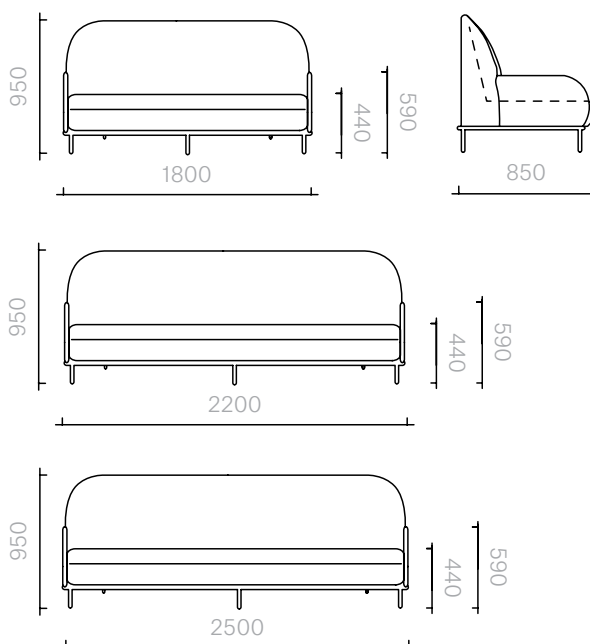

The diagrams are shown in millimetres

www.se-london.com