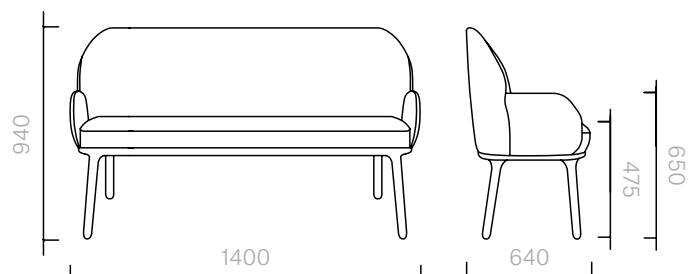

Bench
140W × 64D × 94H cm
160W × 64D × 94H cm

Designer: Jaime Hayon
Collection II

Frame upholstered in
a choice of leathers or
fabrics.

Legs available in either
dark stained French
walnut or natural oak.

Above product:
Upholstered in Dedar
Tabularasa Col.51
Ardoise, legs in dark
stained French walnut.

The diagrams are
shown in millimetres
www.se-london.com