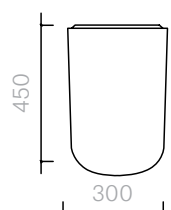

Side Table
Diameter 30 × 45H cm

Designer: Jaime Hayon
Collection II

Ceramic side table
available in a choice
of ceramic colour and
metal glazes with
a Carrara marble top.

Please contact us to
find out more about the
available ceramic colour
and metal glaze options.

Above Product:
(From back to front)
Glossy White,
Glossy Warm Grey,
Glossy Greyhound,
Glossy Vintage Green,
Glossy Lead Grey.

The diagrams are
shown in millimetres
www.se-london.com