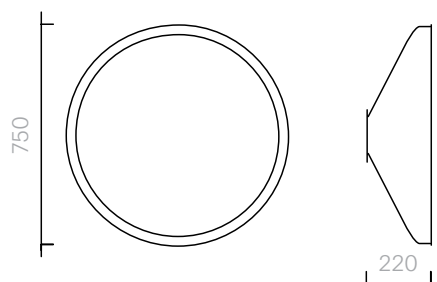

Mirror

Diameter 75 × 22D cm

Designer: Jaime Hayon
Collection II

Lacquered aluminium
base with bevelled edge
mirror.

Please contact us to
find out more about the
available lacquer colour
options.

Above Product:
Aluminium base
lacquered in ref:
Sé Chic Blue.

The diagrams are
shown in millimetres

www.se-london.com