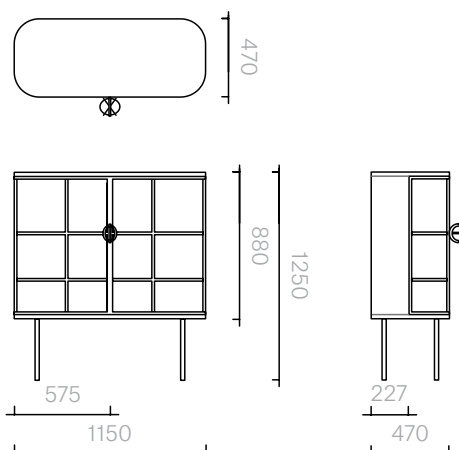

56
Cabinets
Loyalty Small Cabinet

Image to Come

Cabinet
115W × 47D × 125H cm

Designer: Nika Zupanc
Collection III

Back of the cabinet
available in a choice of
veneered or lacquered
finishes.

Interior shelves available
in a choice of lacquered
finishes.

Doors available in a
choice of glass, clear
or grey glass, or veneered
or lacquered finishes.

Legs and frame in
polished brass.

Please contact us to
find out more about
the lacquer colour and
vener options.

The diagrams are
shown in millimetres
www.se-london.com