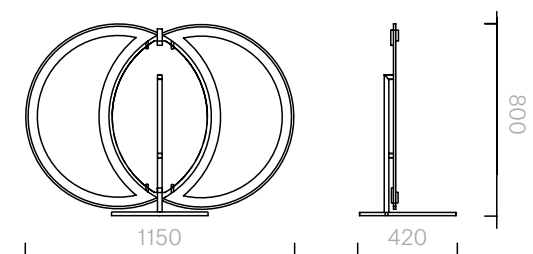

The diagrams are
shown in millimetres

www.se-london.com

33

Mirrors

Olympia Floor Mirror

Image to Come

Mirror

Measurements TBC

34

Mirrors

Olympia Freestanding Mirror

Image to Come

Mirror

115W × 42D × 80H cm

Designer: Nika Zupanc
Collection III

Frame for mirror available
either in lacquered iron,
or acid stained iron.

Please contact us to
find out more about the
available options for the
lacquered colour.

The diagrams are
shown in millimetres

www.se-london.com

35
Mirrors
Olympia Small Mirror

Image to Come

Mirror
35W × 18.5D × 40H cm

The diagrams are
shown in millimetres

www.se-london.com

36
Mirrors
Pride Mirror

Mirror
Diameter 78.5cm

Designer: Nika Zupanc
Collection III

Mirror with a ceramic
frame available in a choice
of colour & metal glaze
options.