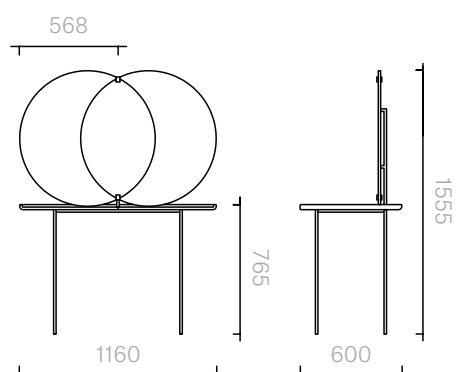

Mirror Table
116W × 60D × 155.5H cm

Designer: Nika Zupanc
Collection III

Table top available in a
choice of ceramic colour
glaze.

Legs available in either
polished brass, lacquered
iron, or acid stained iron.

Frame for mirror available
in either lacquered iron
or acid stained iron.

Please contact us to
find out more about
the available ceramic
colour and metal
glaze options and the
lacquer colour options.

The diagrams are
shown in millimetres

www.se-london.com