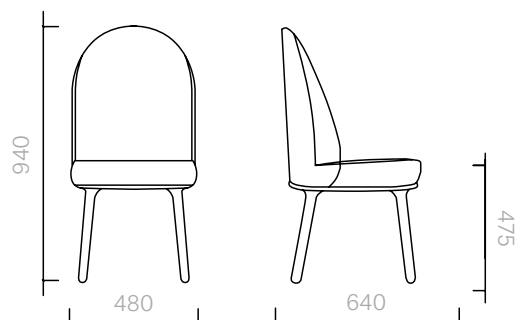

Chair
48W × 64D × 94H cm

Designer: Jaime Hayon
Collection II

Frame upholstered in
a choice of leathers
or fabrics.

Legs available in either
dark stained French
walnut or natural oak.

Above product:
Outer shell in Sé
leather and inner shell
in Dedar Adamo Eva
Col.26 Magnolia, legs
in dark stained French
walnut.

The diagrams are
shown in millimetres
www.se-london.com