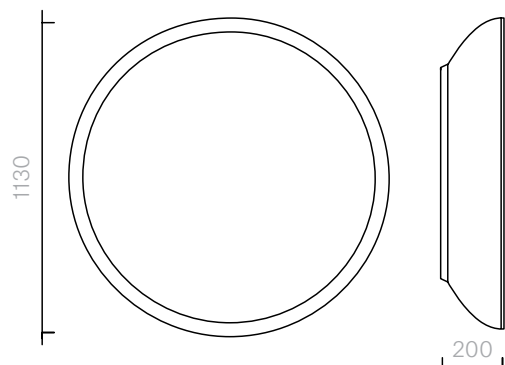

The diagrams are
shown in millimetres

www.se-london.com

36
Mirrors
Pride Mirror

Mirror
Diameter 78.5cm

Designer: Nika Zupanc
Collection III

Mirror with a ceramic
frame available in a choice
of colour & metal glaze
options.

Mirror
Diameter 113 × 20D cm

Designer: Jaime Hayon
Collection II

Lacquered aluminium
base with bevelled
edge mirror.

Please contact us to
find out more about the
available lacquer colour
options.

Above Product:
Lacquered aluminium
base in ref: Sé Chic
Light Grey.

The diagrams are
shown in millimetres
www.se-london.com

38

Mirrors

Tambor Mirror Small

Mirror

Diameter 75 × 22D cm

Designer: Jaime Hayon
Collection II

Lacquered aluminium
base with bevelled edge
mirror.