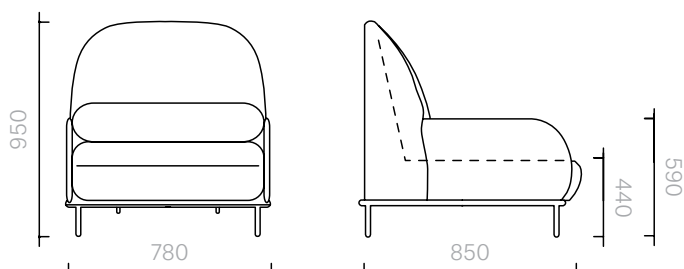

Armchair
78W × 85D × 95H cm

Designer: Jaime Hayon
Collection II

Frame upholstered in
a choice of leathers or
fabrics.

Legs available in powder
coated steel.

Please contact us to find
out more about the
colour options available
for the powder coating
of the steel legs.

Above Product:
Outer shell in Dedar
Tabularasa Col. 38
Souris and inner shell
and cushion in Dedar Fifty
Fifty Col.32 Turchese,
legs in Thaliu powder
coating.

The diagrams are
shown in millimetres
www.se-london.com