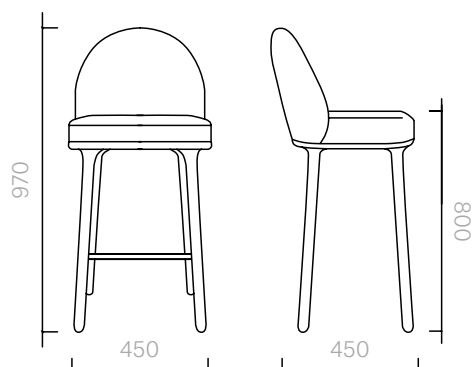

Stool
45W × 45D × 97H cm

Designer: Jaime Hayon
Collection II

Frame upholstered in
customer's own material
or leather.

Legs available in either
dark stained French
walnut or natural oak
and brass bars.

Above product:
Outer shell and inner
shell upholstered in two
different Sé leathers,
legs dark stained French
walnut with brass bars.

The diagrams are
shown in millimetres
www.se-london.com