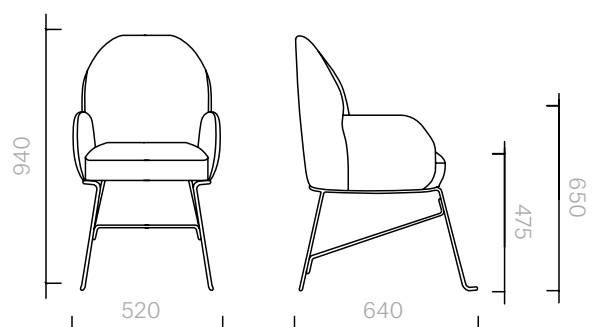

The diagrams are shown in millimetres

www.se-london.com

13
Chairs
Beetley Chair
Wooden Legs

Chair
48W × 64D × 94H cm

Designer: Jaime Hayon
Collection II

Frame upholstered in
a choice of leathers
or fabrics.

14
Chairs
Beetley Small Bridge
Metal Legs

Small Bridge Chair
52W × 64D × 94H cm

Designer: Jaime Hayon
Collection II

Frame upholstered in
a choice of leathers
or fabrics.

Legs available in powder
coated steel.

The diagrams are
shown in millimetres

www.se-london.com

15
Chairs
Beetley Small Bridge
Wooden Legs

Small Bridge Chair
52W × 64D × 94H cm

Designer: Jaime Hayon
Collection II

Frame upholstered in
a choice of leathers
or fabrics.