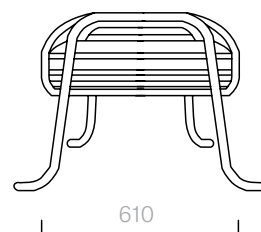

Footstool
75W × 61D × 50H cm

Designer: Jaime Hayon
Collection II

Tubular powder coated
steel frame, cushion
upholstered in a choice
of fabrics and leathers.

Please contact us to find
out more about the colour
options available for
the powder coating of
the steel frame.

Above Product:
Steel frame ref: RAL
9003, cushion in Sé
purple leather and
Dedar Adamo & Eva
Col. Ardoise.

RAL
CLASSIC

The diagrams are
shown in millimetres

www.se-london.com