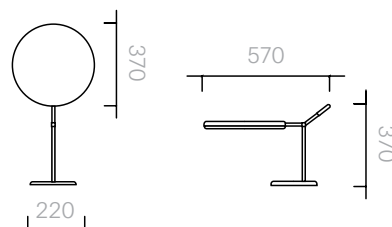

The diagrams are
shown in millimetres

www.se-london.com

27
Lighting
Trophy Table Lamp

Table Lamp
Diameter 27 × 45H cm

Designer: Nika Zupanc
Collection III

Ceramic table lamp
with glossy gold interior.

Please contact us to
find out more about the
available ceramic colour
and metal glaze options.