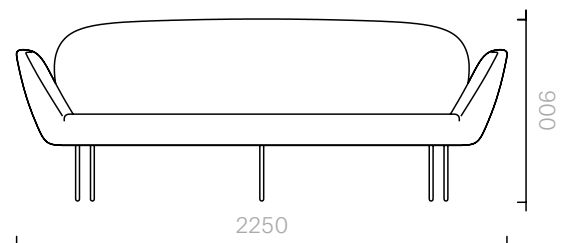

Sofa
225W × 90D × 90H cm

Designer: Nika Zupanc
Collection III

Frame upholstered in a
choice of leather or fabrics

Legs available in powder
coated steel.

Please contact us to find
out more about the colour
options for the powder
coating of the steel legs.

Above Product:
Upholstered in Turnell and
Gigon TBC, legs in Gold
powder coating.

The diagrams are
shown in millimetres
www.se-london.com