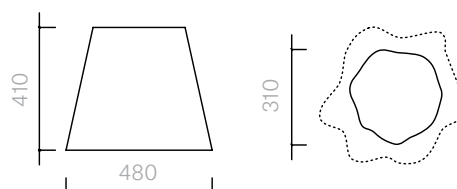

The diagrams are
shown in millimetres
www.se-london.com