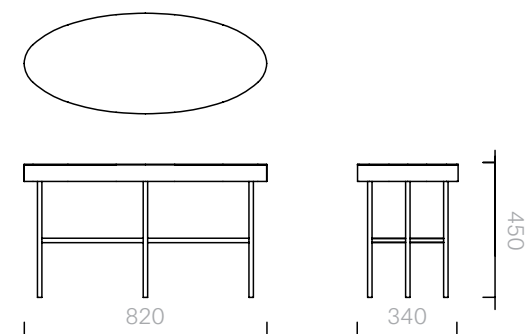

Chair
82W × 34D × 45H cm

Designer: Nika Zupanc
Collection III

Top available in lacquered
steel.

Legs available in either
polished brass, lacquered
steel or acid stained iron.

Please contact us
to find out more about
the available lacquer
colour options for the
top and the legs.

Upholstered in TBC,
Frame in Gold powder
coating.

The diagrams are
shown in millimetres
www.se-london.com