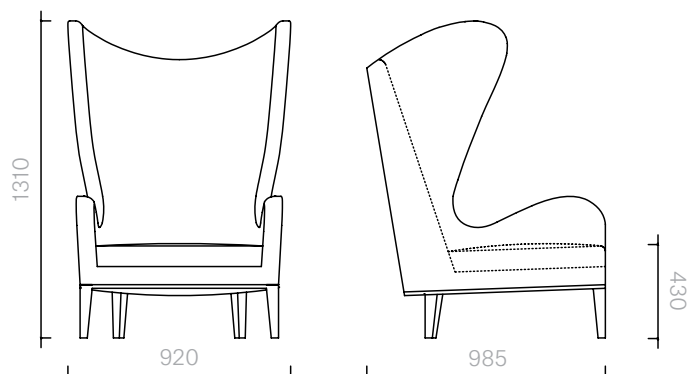

Armchair
92W × 98.5D × 131H cm

Designer: Damien
Langlois-Meurinne
Collection I

Frame upholstered in
a choice of leathers or
fabrics.

Legs available in either
lacquered or dark stained
oak.

Please contact us to
find out more about
the available lacquer
colour options
for the wooden base.

Above Product:
Upholstered in Sé
leather, legs lacquered
in ref: RAL 8019.

The diagrams are
shown in millimetres
www.se-london.com