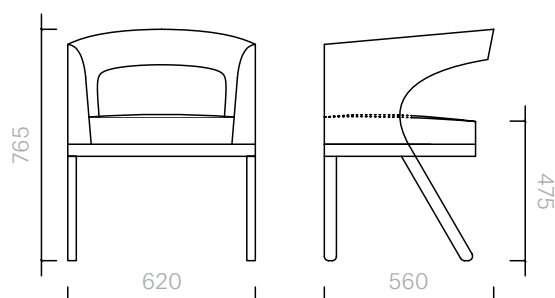

17
Chairs
Have Me
Wooden Legs

Desk Chair
62W × 56D × 76.5H cm

Designer: Damien
Langlois-Meurinne
Collection I

Frame upholstered in
a choice of leathers or
fabrics.

Legs available in either
lacquered or dark stained
beech.

The diagrams are
shown in millimetres
www.se-london.com

18
Chairs
Olympia Stool

Chair
82W × 34D × 45H cm

Designer: Nika Zupanc
Collection III

Top available in lacquered
steel.

Legs available in either
polished brass, lacquered
steel or acid stained iron.