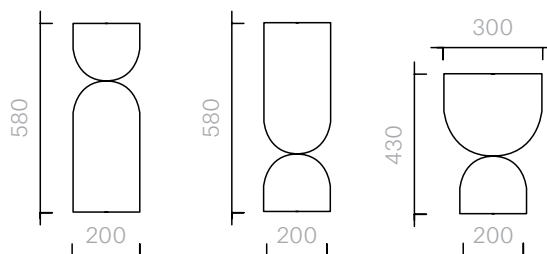

RAL
CLASSIC

The diagrams are
shown in millimetres

www.se-london.com

82
Tables
Time Piece
Bronze

Side Tables
Diameter 30 × 43H cm
Diameter 20 × 58H cm

Designer: Jaime Hayon
Collection II

Above Product:
Bronze side table with
either a polished bronze
or copper table top
and black patinated base.

The diagrams are
shown in millimetres
www.se-london.com

83
Tables
Time Piece
Ceramic

Side Tables
Diameter 20 × 58H cm
Diameter 30 × 43H cm

Designer: Jaime Hayon
Collection II

Ceramic side table
available in a choice
of colours and metallic
finishes.