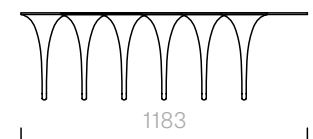

www.se-london.com

I Only Have Eyes For You Lacquered

Side Table
49W x 49D x 45H cm

Designer: Damien
Langlois-Meurinne
Collection I

Lacquered steel side
table available in a
choice of colours.

Please contact us to
find out more about the
available lacquer colour
options.