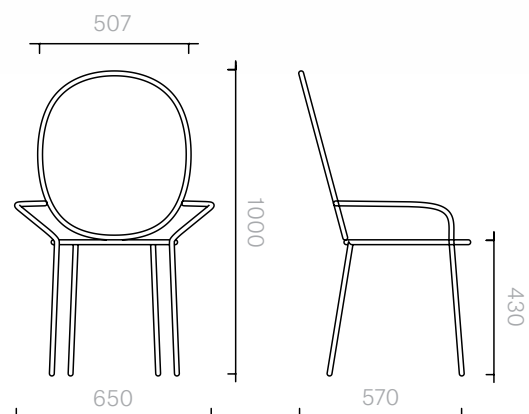

Armchair
65W × 57D × 100H cm

Designer: Nika Zupanc
Collection III

Seat and back upholstered
in customer's own material
or leather. Powder coated
steel frame.

Please contact us to find
out more about the colour
options for the powder
coating of the steel frame.

Upholstered in a selection
of Dedar's Adamo & Eva
velvet. Frame in Gold
powder coating.

The diagrams are
shown in millimetres
www.se-london.com