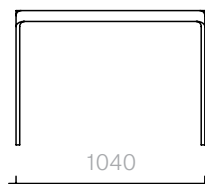

Table
285W × 104D × 74H cm

Designer: Damien
Langlois-Meurinne
Collection I

Legs available in
lacquered steel.

Table top available
in Corian.

Please contact us to
find out more about
the available lacquer
colour options.

Above Product:
Corian top, lacquered
steel legs in bespoke
colour.

DuPont™
CORIAN®

RAL
CLASSIC

The diagrams are
shown in millimetres

www.se-london.com