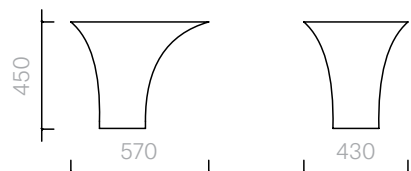

RAL
CLASSIC

The diagrams are
shown in millimetres

www.se-london.com