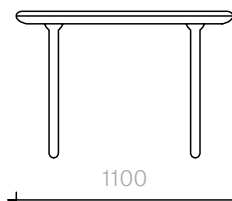

Table
250W × 110D × 75H cm

Designer: Jaime Hayon
Collection II

Lacquered table
available with either a
glass or veneered top.

Please contact us to
find out more about the
available lacquer colour
and veneer options.

Table lacquered in
bespoke purple with
a glass top.

RAL
CLASSIC

The diagrams are
shown in millimetres

www.se-london.com