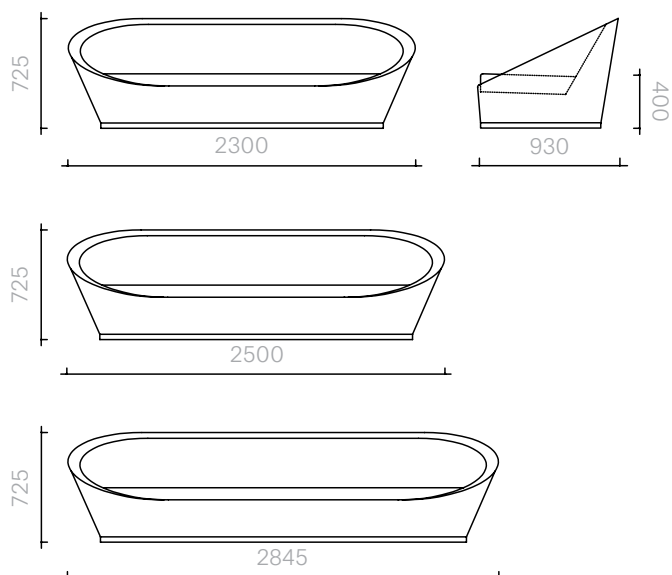

Sofa
230W × 93D × 72.5H cm
250W × 93D × 72.5H cm
284.5W × 93D × 72.5H cm

Designer: Damien
Langlois-Meurinne
Collection I

Frame upholstered in
a choice of leathers or
fabrics.

Please contact us to
find out more about
the lacquer colour
options for the wooden
base.

Above Product:
Upholstered in Sahco
Hesslein Giudecca
2100-04, base
lacquered in ref:
SIKKENS CO.05.65

The diagrams are
shown in millimetres
www.se-london.com