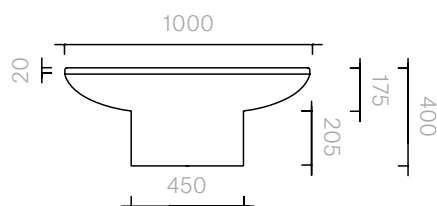

The diagrams are
shown in millimetres
www.se-london.com