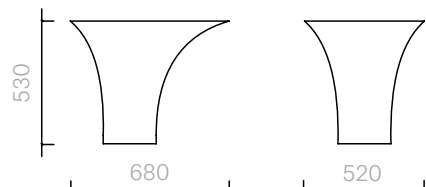

RAL
CLASSIC

The diagrams are
shown in millimetres

www.se-london.com