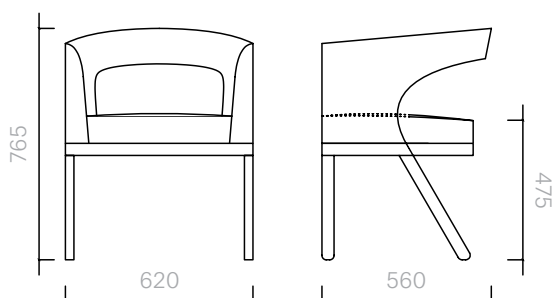

Desk Chair
62W × 56D × 76.5H cm

Designer: Damien
Langlois-Meurinne
Collection I

Frame upholstered in
a choice of leathers or
fabrics.

Legs available in either
polished stainless steel
or lacquered steel.

Please contact us to
find out more about the
lacquer colour options
for the steel leg option.

Above product:
Upholstered in bespoke
leather, legs in polished
stainless steel.

The diagrams are
shown in millimetres
www.se-london.com