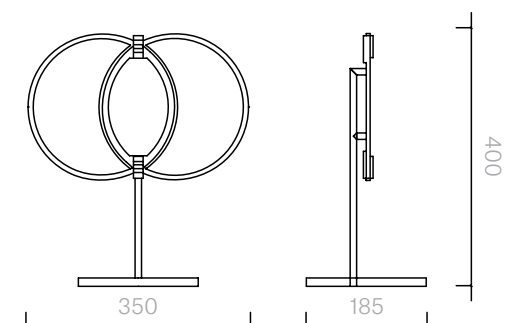

34

Mirrors

Olympia Freestanding Mirror

Image to Come

Mirror

115W × 42D × 80H cm

Designer: Nika Zupanc
Collection III

Frame for mirror available
either in lacquered iron,
or acid stained iron.

Please contact us to
find out more about the
available options for the
lacquered colour.

The diagrams are
shown in millimetres

www.se-london.com

35
Mirrors
Olympia Small Mirror

Image to Come

Mirror
35W × 18.5D × 40H cm

The diagrams are
shown in millimetres

www.se-london.com

36
Mirrors
Pride Mirror

Mirror
Diameter 78.5cm

Designer: Nika Zupanc
Collection III

Mirror with a ceramic
frame available in a choice
of colour & metal glaze
options.