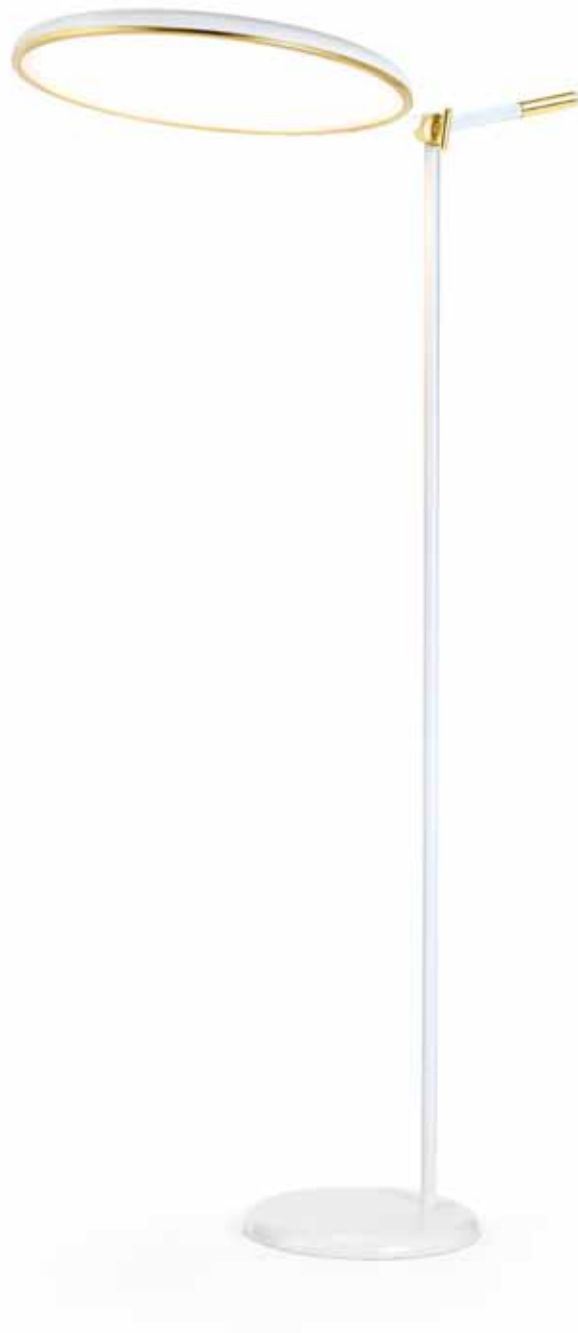

25
Lighting
Full Moon
Floor Lamp