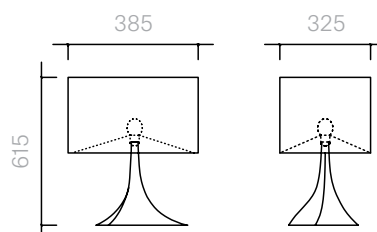

Table Lamp
38.5W × 32.5D × 61.5H cm

Designer: Damien
Langlois-Meurinne
Collection I

Ceramic table lamp and
floor lamp available in a
choice of colour or metal
glazes.

Please contact us to
find out more about the
available ceramic colour
and metal glaze options.

Above Product:
Glossy Greyhound Brown,
Glossy Vintage Green,
Glossy White,
Glossy Lead Grey,
Glossy Warm Grey.

The diagrams are
shown in millimetres
www.se-london.com