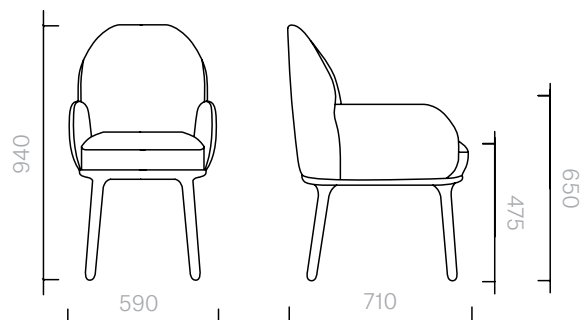

Above product:
Upholstered in Dedar
Adamo Eva Col. Limone,
legs in RAL 7003 powder
coating.

The diagrams are
shown in millimetres

www.se-london.com

11
Chairs
Beetley Bridge
Wooden Legs

Bridge Chair
59W × 71D × 94H cm

The diagrams are
shown in millimetres
www.se-london.com

12
Chairs
Beetley Chair
Metal Legs

Chair
48W × 64D × 94H cm

Designer: Jaime Hayon
Collection II

Frame upholstered in a choice of leathers or fabrics. Legs available in powder coated steel.