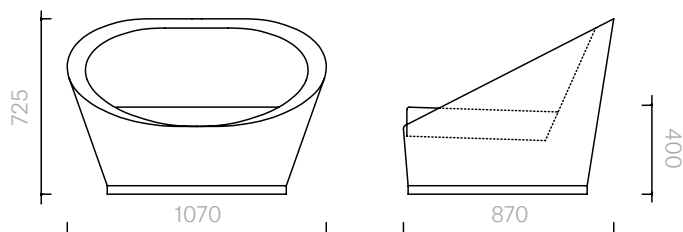

The diagrams are
shown in millimetres

www.se-london.com

49
Sofas and Armchairs
New Life

Sofa
230W × 93D × 72.5H cm
250W × 93D × 72.5H cm
284.5W × 93D × 72.5H cm

Designer: Damien
Langlois-Meurinne
Collection I