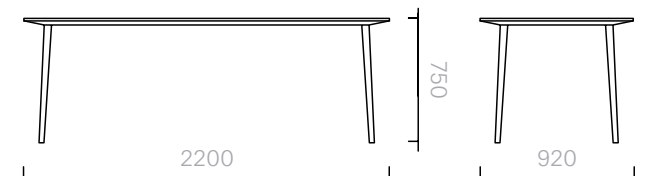

Table
220W × 92D × 75H cm

Designer: Nika Zupanc
Collection III

Lacquered table with
a veneered top, and
polished brass edge.

Please contact us to
find out more about the
available lacquer colour and
veneer options.

Above Product:
Table lacquered in colour
ref: Sé Chic Taupe with a
Liquidambar veneered top.

The diagrams are
shown in millimetres
www.se-london.com