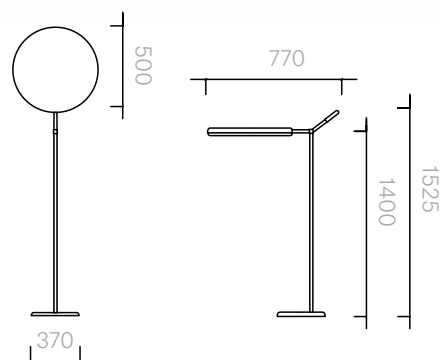

Floor Lamp
77W × 50D × 152.5H cm

Designer: Nika Zupanc
Collection III

Lacquered aluminium,
LED table lamp and floor
lamp with brass detailing.

Please contact us to
find out more about the
available lacquer colour
options.

Above Product:
Aluminium frame
lacquered in white.

The diagrams are
shown in millimetres

www.se-london.com