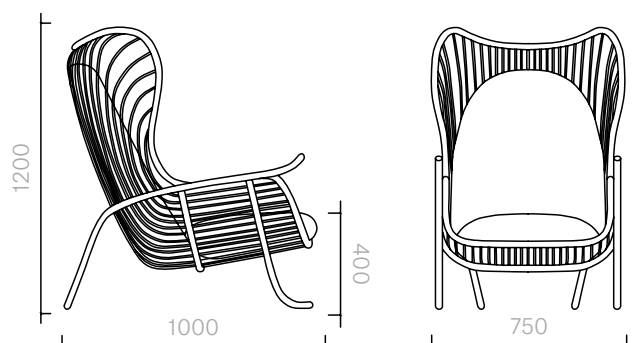

Armchair
75W × 100D × 120H cm

Designer: Jaime Hayon
Collection II

Tubular powder coated
steel frame, seat cushion
upholstered in a choice
of fabrics and leathers.

Please contact us to
find out more about the
colour options available
for the powder coating
of the steel frame.

Above Product:
Steel frame ref: RAL 9003,
seat cushion in Sé purple
leather and Dedar Adamo
& Eva Col. Ardoise.

The diagrams are
shown in millimetres
www.se-london.com