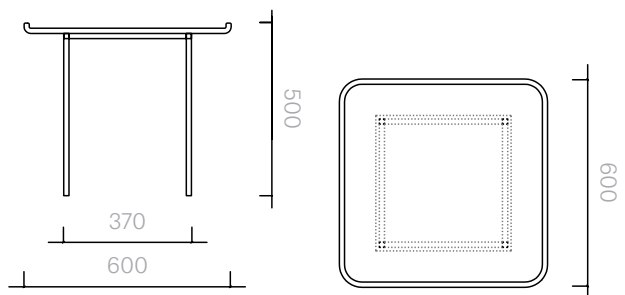

Side Table
60W × 60D × 50H cm

Designer: Nika Zupanc
Collection III

Table top available in a
choice of ceramic colour
glaze.

Legs available in either
polished brass, lacquered
iron, or acid stained iron.

Please contact us to
find out more about the
ceramic colour and metal
glaze options and the
available lacquer colour
options.

The diagrams are
shown in millimetres

www.se-london.com