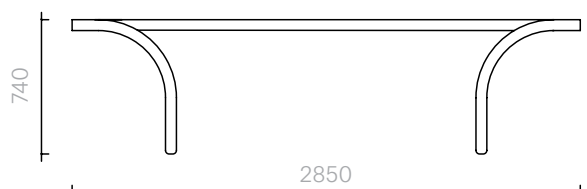

Table
285W × 104D × 74H cm

Designer: Damien
Langlois-Meurinne
Collection I

Legs available in
lacquered steel.

Table top available
in Corian.

Please contact us to
find out more about
the available lacquer
colour options.

Above Product:
Corian top, lacquered
steel legs in bespoke
colour.

DuPont™
CORIAN®

RAL
CLASSIC

The diagrams are
shown in millimetres

www.se-london.com