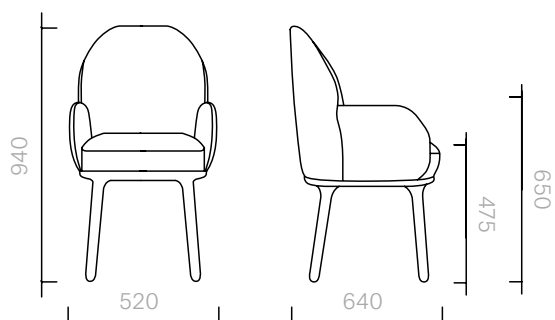

Small Bridge Chair
52W × 64D × 94H cm

Designer: Jaime Hayon
Collection II

Frame upholstered in
a choice of leathers
or fabrics.

Legs available in either
dark stained French
walnut or natural oak.

Above product:
Outer shell in Sé leather
and inner shell in Dedar
Adamo Eva Col.26
Magnolia, legs in dark
stained French walnut.

The diagrams are
shown in millimetres
www.se-london.com