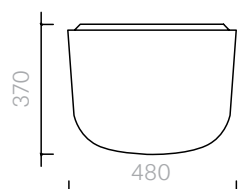

Side Table
Diameter 48 × 37H cm

Designer: Jaime Hayon
Collection II

Ceramic side table
available in a choice
of ceramic colour
and metal glazes with
a Carrara marble top.

Please contact us to
find out more about
the available ceramic
colour and metal
glaze options.

Above Product:
Glossy Vintage Green,
Glossy White,
Glossy Warm Grey.

The diagrams are
shown in millimetres
www.se-london.com