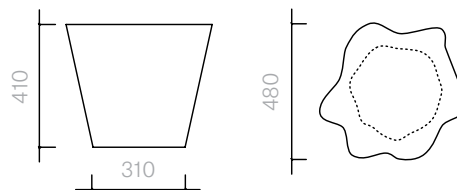

The diagrams are
shown in millimetres
www.se-london.com