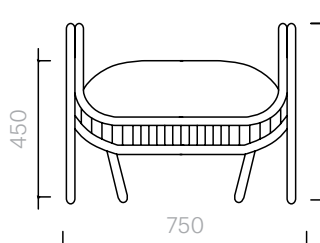

Footstool
75W × 61D × 50H cm

Designer: Jaime Hayon
Collection II

Tubular powder coated
steel frame, cushion
upholstered in a choice
of fabrics and leathers.

Please contact us to find
out more about the colour
options available for
the powder coating of
the steel frame.

Above Product:
Steel frame ref: RAL
9003, cushion in Sé
purple leather and
Dedar Adamo & Eva
Col. Ardoise.

RAL
CLASSIC

The diagrams are
shown in millimetres

www.se-london.com