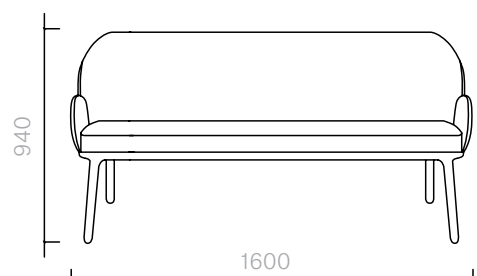

CHAIRS

8
Chairs
Beetley Bar Stool

Stool
45W × 45D × 97H cm

Designer: Jaime Hayon
Collection II

Frame upholstered in
customer's own material
or leather.

Legs available in either
dark stained French
walnut or natural oak
and brass bars.

Bench
140W × 64D × 94H cm
160W × 64D × 94H cm

Designer: Jaime Hayon
Collection II

Frame upholstered in
a choice of leathers or
fabrics.

Legs available in either
dark stained French
walnut or natural oak.

Above product:
Upholstered in Dedar
Tabularasa Col.51
Ardoise, legs in dark
stained French walnut.

The diagrams are
shown in millimetres
www.se-london.com

10
Chairs
Beetley Bridge
Metal Legs

Bridge Chair
59W × 71D × 94H cm