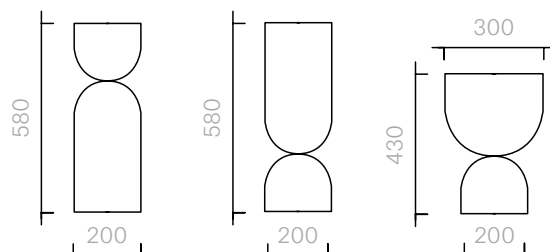

Side Tables
Diameter 20 × 58H cm
Diameter 30 × 43H cm

Designer: Jaime Hayon
Collection II

Ceramic side table
available in a choice
of colours and metallic
finishes.

Please contact us
to find out more about
the ceramic colour
and metal glaze options.

Above Product:
Glossy Gold,
Glossy Copper,
Glossy Dark Platinum,
Glossy Bronze.

The diagrams are
shown in millimetres
www.se-london.com