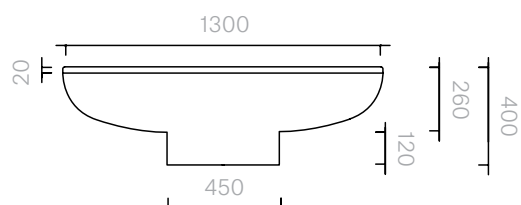

The diagrams are
shown in millimetres
www.se-london.com