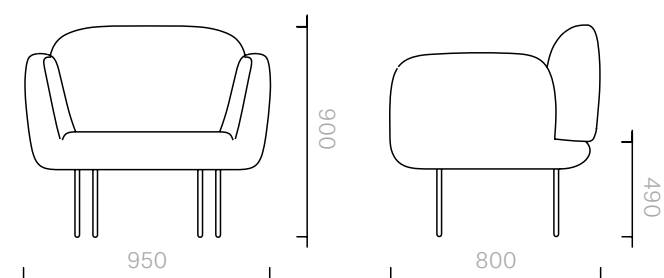

Sofa
95W × 80D × 90H cm

Designer: Nika Zupanc
Collection III

Frame upholstered in a
choice of leather or fabrics

Legs available in powder
coated steel.

Please contact us to find
out more about the colour
options for the powder
coating of the steel legs.

The diagrams are
shown in millimetres
www.se-london.com