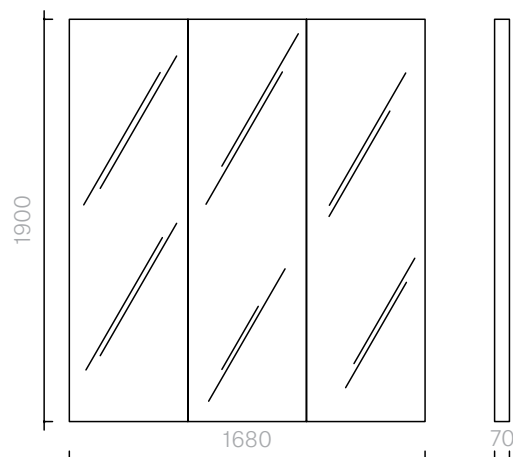

Mirror
168W × 7D × 190H cm

Designer: Damien
Langlois-Meurinne
Collection I

Panels available in a
selection of lacquered
or veneered finishes.

Please contact us to
find out more about the
available lacquer colour
and veneer options.

Above Product:
Panels veneered in
palissander santos.

The diagrams are
shown in millimetres

www.se-london.com