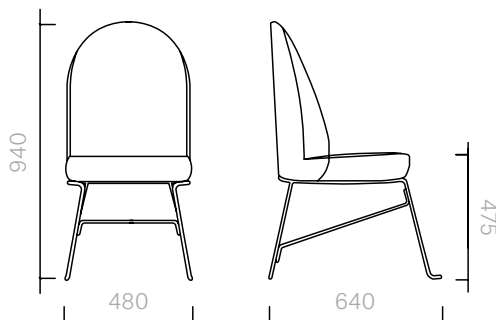

The diagrams are
shown in millimetres
www.se-london.com

12
Chairs
Beetley Chair
Metal Legs

Chair
48W × 64D × 94H cm

Designer: Jaime Hayon
Collection II

Frame upholstered in a choice of leathers or fabrics. Legs available in powder coated steel.

The diagrams are shown in millimetres

www.se-london.com

13
Chairs
Beetley Chair
Wooden Legs

Chair
48W × 64D × 94H cm

Designer: Jaime Hayon
Collection II

Frame upholstered in
a choice of leathers
or fabrics.