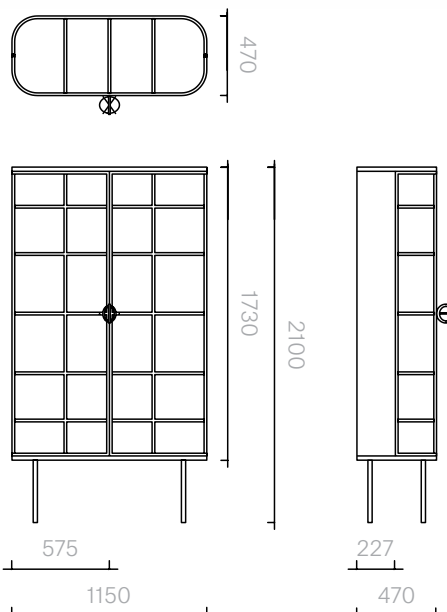

Cabinet
115W × 47D × 210H cm

Designer: Nika Zupanc
Collection III

Back of the cabinet
available in a choice of
veneered or lacquered
finishes.

Interior shelves available
in a choice of lacquered
finishes.

Doors available in a choice
of glass, clear or grey
glass, or veneered
or lacquered finishes.

Legs and frame in
polished brass.

Please contact us to find
out more about
the available lacquer
colour and veneer options.

Above Product:
Polished dark stained
Frake veneer, grey glass,
shelves lacquered in
ref: Sé Chic Light Grey
with polished brass
frame and legs.

The diagrams are
shown in millimetres
www.se-london.com