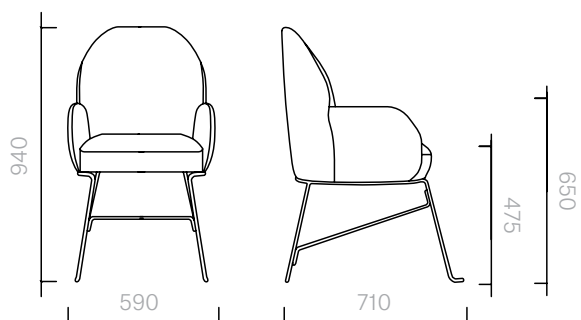

Above product:
Upholstered in Dedar
Tabularasa Col.51
Ardoise, legs in dark
stained French walnut.

The diagrams are
shown in millimetres
www.se-london.com

10
Chairs
Beetley Bridge
Metal Legs

Bridge Chair
59W × 71D × 94H cm

Above product:
Upholstered in Dedar
Adamo Eva Col. Limone,
legs in RAL 7003 powder
coating.

The diagrams are
shown in millimetres

www.se-london.com

11
Chairs
Beetley Bridge
Wooden Legs

Bridge Chair
59W × 71D × 94H cm