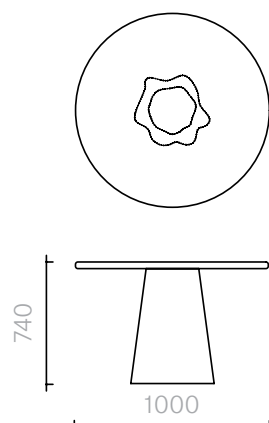

Small Table
Diameter 100 × 74H cm

Designer: Damien
Langlois-Meurinne
Collection I

Table with a Carrara
marble top and a ceramic
base available in a choice
of colour and metal glazes.

Please contact us to
find out more about the
available ceramic colour
and metal glaze options.

Above Product:
Carrara top with a
ceramic base ref:
Glossy Dark Platinum.

The diagrams are
shown in millimetres
www.se-london.com