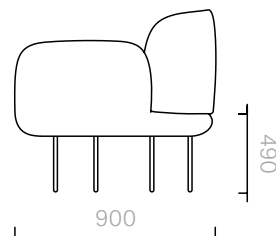

Sofa
225W × 90D × 90H cm

Designer: Nika Zupanc
Collection III

Frame upholstered in a
choice of leather or fabrics

Legs available in powder
coated steel.

Please contact us to find
out more about the colour
options for the powder
coating of the steel legs.

Above Product:
Upholstered in Turnell and
Gigon TBC, legs in Gold
powder coating.

The diagrams are
shown in millimetres
www.se-london.com