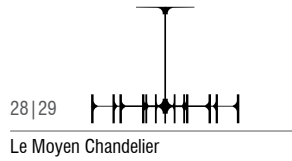

LES CHANDELIERS

When the theaters are empty, the details make the scene.

This impressive sculptural aesthetics blended with his lighting technology, generates the gloss beauty of this hand made tailored design masterpiece.