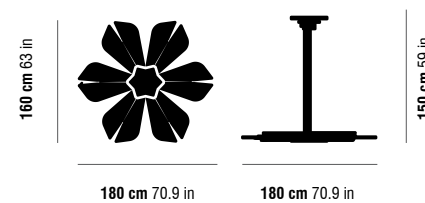

finishes
Palissandro | Iron Wood | Sucupira |
Walnut | Ebony | Satin Olive | Mutene