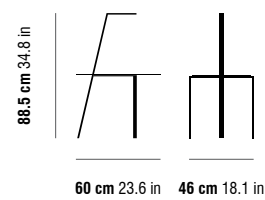

LEAF TABLE

structure materials
Chrome Plate | Brass | Copper Plate | RAL colors

tableboard materials
Marquetry | Palissandro | Ebony | Mutene | Iron Wood |
Walnut | Richmond Plum | Sucupira |
Carrara Marble | Nero Marquina | Bronze Armani |
Marron Imperador Dark | Ruivina | Rosso Laguna

bulbs
LED | G9 | 2700K | 4W