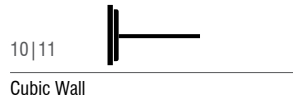

LDW COLLECTION

The LDW lighting collection was specially created as a tribute to the London Design Week venue.

After the success of being the lighting best seller at the Serralves Contemporanean Museum Store, the new collection London Design Week 100% Black Limited Series was released in different finishes, now available in natural metal appearance as copper, brass and chrome or painted RAL colors.

This post modern lighting collection is shaped with a particular tectonic view, representing the new brutalist Stabörd & Co. aesthetics, enhancing the independence of the brand personality.