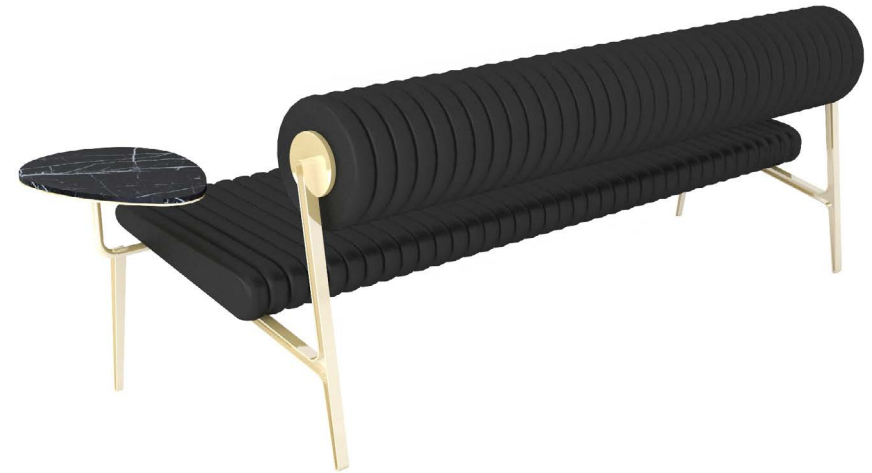

RULLE SOFA

RULLE SOFA