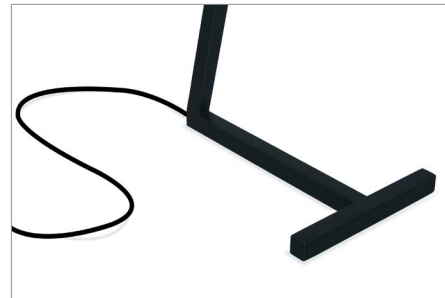

SHADOW WALL

structure materials
 Chrome Plate | Brass |
 Copper Plate | RAL colors

bulbs
 LED | G9 | 2700K | 4W

CUBIC WALL

CUBIC WALL

structure materials
 Chrome Plate | Brass |
 Copper Plate | RAL colors

bulbs
 LED | 2700K | 4W

LEAF WALL

LEAF WALL

structure materials
 Chrome Plate | Brass |
 Copper Plate | RAL colors

bulbs
 LED | 2700K | 4W

SHADOW DESK

SHADOW DESK

structure materials
 Chrome Plate | Brass |
 Copper Plate | RAL colors