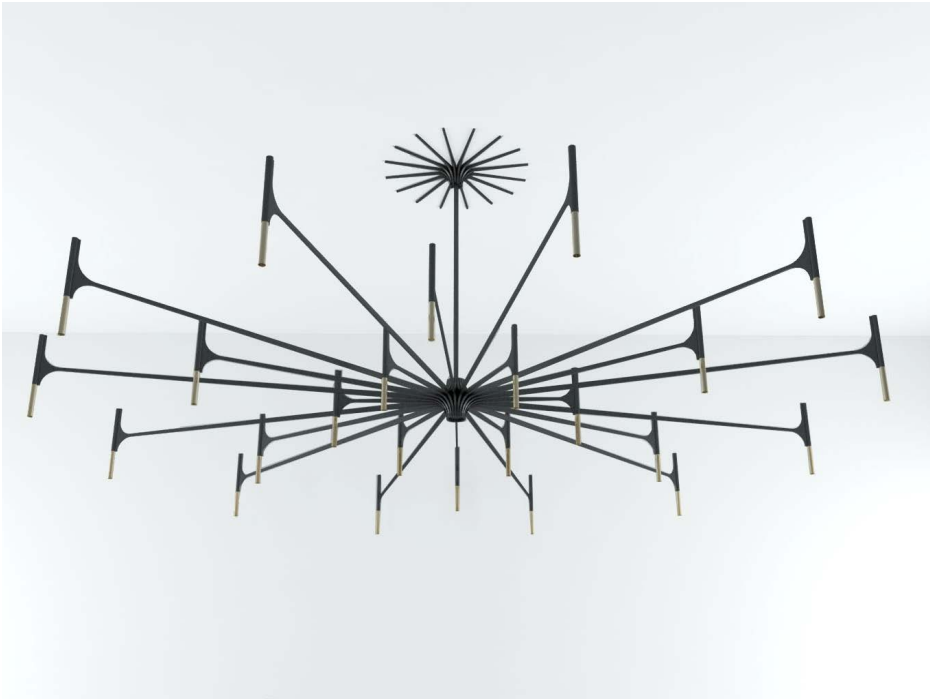

LE GRAND CHANDELIER

LE GRAND CHANDELIER

structure materials
Chrome Plate | Brass | Copper Plate | RAL colors

tubular shade
Carrara Marble | Nero Marquina | Bronze Armani |
Marron Imperador Dark | Ruivina |
Chrome Plate | Brass | Copper Plate | RAL colors

bulbs
LED | G9 | 2700K | 4W