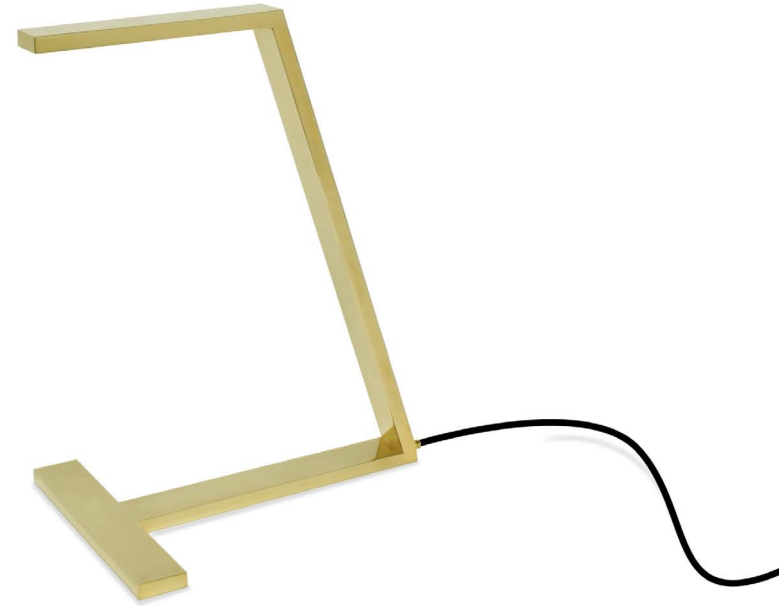

SHADOW WALL

structure materials
 Chrome Plate | Brass |
 Copper Plate | RAL colors

bulbs
 LED | G9 | 2700K | 4W

CUBIC WALL

CUBIC WALL

structure materials
 Chrome Plate | Brass |
 Copper Plate | RAL colors

bulbs
 LED | 2700K | 4W

LEAF WALL

LEAF WALL

structure materials
 Chrome Plate | Brass |
 Copper Plate | RAL colors

bulbs
 LED | 2700K | 4W

SHADOW DESK

SHADOW DESK

structure materials
 Chrome Plate | Brass |
 Copper Plate | RAL colors

bulbs
 LED | G9 | 2700K | 4W

CUBIC DESK

CUBIC DESK

structure materials
 Chrome Plate | Brass |
 Copper Plate | RAL colors

bulbs
 LED | 2700K | 4W

LEAF DESK

LEAF DESK

structure materials
 Chrome Plate | Brass |
 Copper Plate | RAL colors