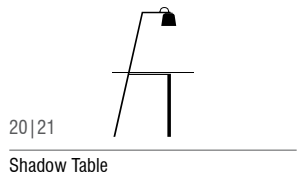

LDW COLLECTION

The LDW lighting collection was specially created as a tribute to the London Design Week venue.

After the success of being the lighting best seller at the Serralves Contemporanean Museum Store, the new collection London Design Week 100% Black Limited Series was released in different finishes, now available in natural metal appearance as copper, brass and chrome or painted RAL colors.

This post modern lighting collection is shaped with a particular tectonic view, representing the new brutalist Stabörd & Co. aesthetics, enhancing the independence of the brand personality.