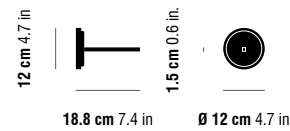

SHADOW WALL

structure materials
 Chrome Plate | Brass |
 Copper Plate | RAL colors

bulbs
 LED | G9 | 2700K | 4W

CUBIC WALL

CUBIC WALL

structure materials
 Chrome Plate | Brass |
 Copper Plate | RAL colors

bulbs
 LED | 2700K | 4W