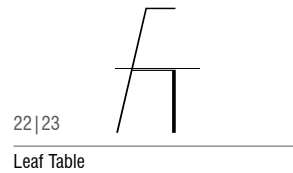

LDW COLLECTION

The LDW lighting collection was specially created as a tribute to the London Design Week venue.

After the success of being the lighting best seller at the Serralves Contemporanean Museum Store, the new collection London Design Week 100% Black Limited Series was released in different finishes, now available in natural metal appearance as copper, brass and chrome or painted RAL colors.

This post modern lighting collection is shaped with a particular tectonic view, representing the new brutalist Stabörd & Co. aesthetics, enhancing the independence of the brand personality.