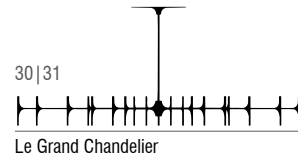

LES CHANDELIERS

When the theaters are empty, the details make the scene.

This impressive sculptural aesthetics blended with his lighting technology, generates the gloss beauty of this hand made tailored design masterpiece.