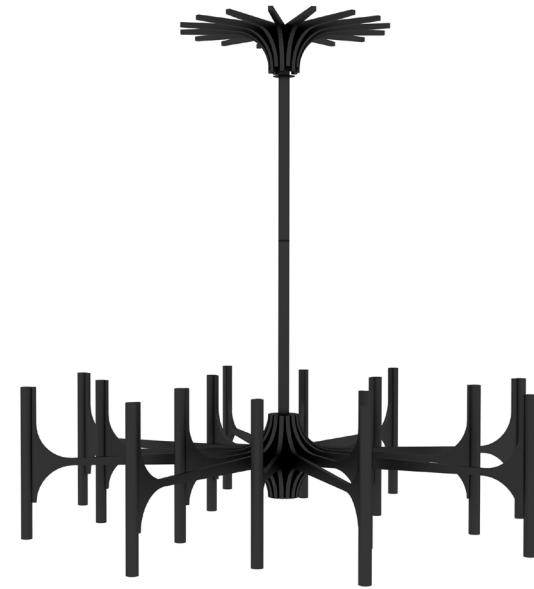

SHADOW WALL

structure materials
 Chrome Plate | Brass |
 Copper Plate | RAL colors

bulbs
 LED | G9 | 2700K | 4W

CUBIC WALL

CUBIC WALL

structure materials
 Chrome Plate | Brass |
 Copper Plate | RAL colors

bulbs
 LED | 2700K | 4W

LEAF WALL

LEAF WALL

structure materials
 Chrome Plate | Brass |
 Copper Plate | RAL colors

bulbs
 LED | 2700K | 4W

SHADOW DESK

SHADOW DESK

structure materials
 Chrome Plate | Brass |
 Copper Plate | RAL colors

LE PETIT CHANDELIER

LE PETIT CHANDELIER

structure materials
Chrome Plate | Brass | Copper Plate | RAL colors

tubular shade
Carrara Marble | Nero Marquina | Bronze Armani |
Marron Imperador Dark | Ruivina |
Chrome Plate | Brass | Copper Plate | RAL colors