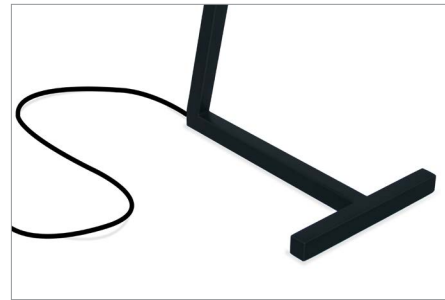

CUBIC DESK

CUBIC DESK

structure materials
Chrome Plate | Brass |
Copper Plate | RAL colors

bulbs
LED | 2700K | 4W