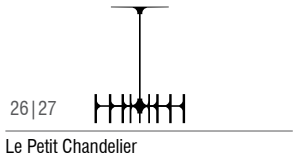

LES CHANDELIERS

When the theaters are empty, the details make the scene.

This impressive sculptural aesthetics blended with his lighting technology, generates the gloss beauty of this hand made tailored design masterpiece.