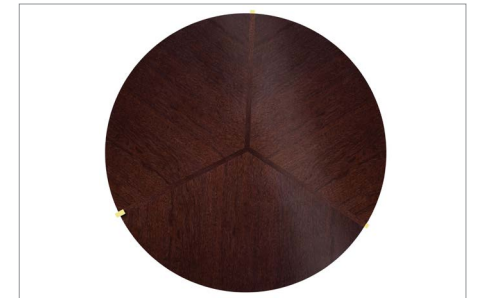

LIVING TABLE

YPSILON LIVING

structure materials
Steel | Brass | Golden Plate | Copper Plate | RAL colors

tableboard materials
Marquetry | Palissandro | Ebony | Mutene |
Iron Wood | Walnut | Sucupira |
Carrara Marble | Nero Marquina | Bronze Armani |
Marron Imperador Dark | Ruivina | Renaissance |
Green Bamboo | Black & Gold