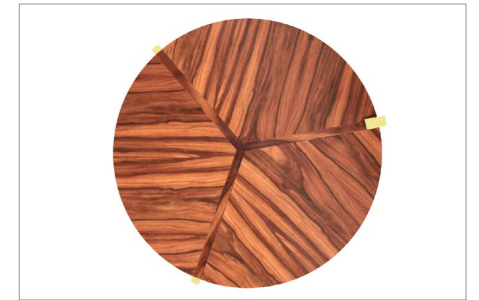

SIDE TABLE

WIRE SIDE

structure materials
 Steel | Brass | Golden Plate | Copper Plate | RAL colors

tableboard materials
 Palissandro | Ebony | Mutene | Iron
 Wood | Walnut | Sucupira | Marquetry |
 Carrara Marble | Nero Marquina | Bronze Armani | Marron Imperador
 Dark | Ruivina | Renaissance | Green Bamboo | Black & Gold

LIVING TABLE

YPSILON LIVING

structure materials
Steel | Brass | Golden Plate | Copper Plate | RAL colors

tableboard materials
Marquetry | Palissandro | Ebony | Mutene |
Iron Wood | Walnut | Sucupira |
Carrara Marble | Nero Marquina | Bronze Armani |
Marron Imperador Dark | Ruivina | Renaissance |
Green Bamboo | Black & Gold

SIDE TABLE

YPSILON SIDE

structure materials
Steel | Brass | Golden Plate | Copper Plate | RAL colors

tableboard materials
Marquetry | Palissandro | Ebony | Mutene |
Iron Wood | Walnut | Sucupira |
Carrara Marble | Nero Marquina | Bronze Armani |
Marron Imperador Dark | Ruivina | Renaissance |
Green Bamboo | Black & Gold