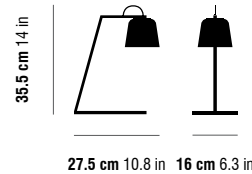

LEAF WALL

LEAF WALL

structure materials
 Chrome Plate | Brass |
 Copper Plate | RAL colors

bulbs
 LED | 2700K | 4W

SHADOW DESK

SHADOW DESK

structure materials
 Chrome Plate | Brass |
 Copper Plate | RAL colors