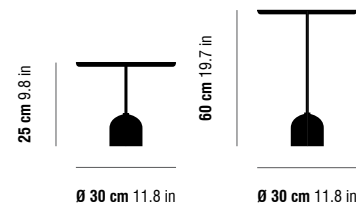

bulbs
LED | 2700K | 4W