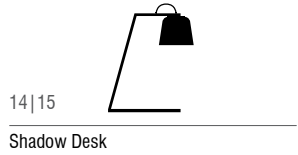

LDW COLLECTION

The LDW lighting collection was specially created as a tribute to the London Design Week venue.

After the success of being the lighting best seller at the Serralves Contemporanean Museum Store, the new collection London Design Week 100% Black Limited Series was released in different finishes, now available in natural metal appearance as copper, brass and chrome or painted RAL colors.

This post modern lighting collection is shaped with a particular tectonic view, representing the new brutalist Stabörd & Co. aesthetics, enhancing the independence of the brand personality.