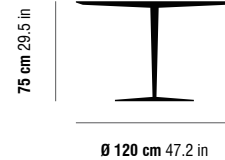

structure materials
Steel | Brass | Golden Plate | Copper Plate | RAL colors

tableboard materials
Palissandro | Ebony | Mutene | Iron Wood |
Walnut | Sucupira | Marquetry |
Carrara Marble | Nero Marquina | Bronze Armani | Marron Imperador
Dark | Ruivina | Renaissance | Green Bamboo | Black & Gold