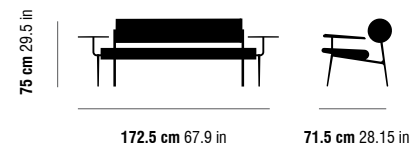

RULLE ARMCHAIR

RULLE ARMCHAIR

75 cm 29.5 in

Ø 120 cm 47.2 in

Ø 120 cm 47.2 in

structure materials
Steel | Brass | Golden Plate | Copper Plate | RAL colors

upholstery
Eco Leather

50 | 51