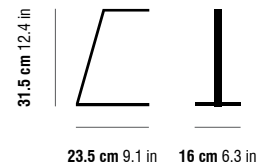

bulbs
 LED | G9 | 2700K | 4W

CUBIC DESK

CUBIC DESK

structure materials
 Chrome Plate | Brass |
 Copper Plate | RAL colors

bulbs
 LED | 2700K | 4W

LEAF DESK

LEAF DESK

structure materials
 Chrome Plate | Brass |
 Copper Plate | RAL colors