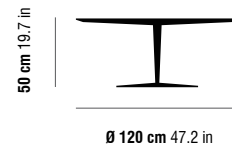

LIVING TABLE

WIRE LIVING

structure materials
Steel | Brass | Golden Plate | Copper Plate | RAL colors

tableboard materials
Palissandro | Ebony | Mutene | Iron Wood | Walnut | Sucupira | Marquetry | Carrara Marble | Nero Marquina | Bronze Armani | Marron Imperador Dark | Ruivina | Renaissance | Green Bamboo | Black & Gold