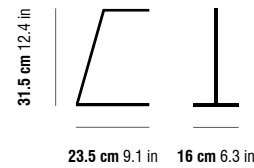

structure materials
Chrome Plate | Brass |
Copper Plate | RAL colors

bulbs
LED | 2700K | 4W