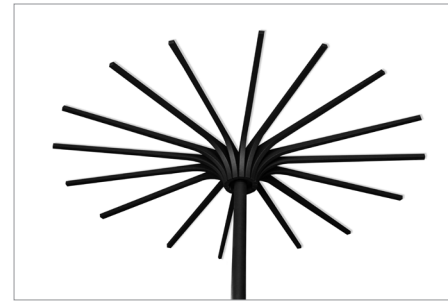

LE PETIT CHANDELIER

LE PETIT CHANDELIER

structure materials
Chrome Plate | Brass | Copper Plate | RAL colors

tubular shade
Carrara Marble | Nero Marquina | Bronze Armani |
Marron Imperador Dark | Ruivina |
Chrome Plate | Brass | Copper Plate | RAL colors

bulbs
LED | G9 | 2700K | 4W